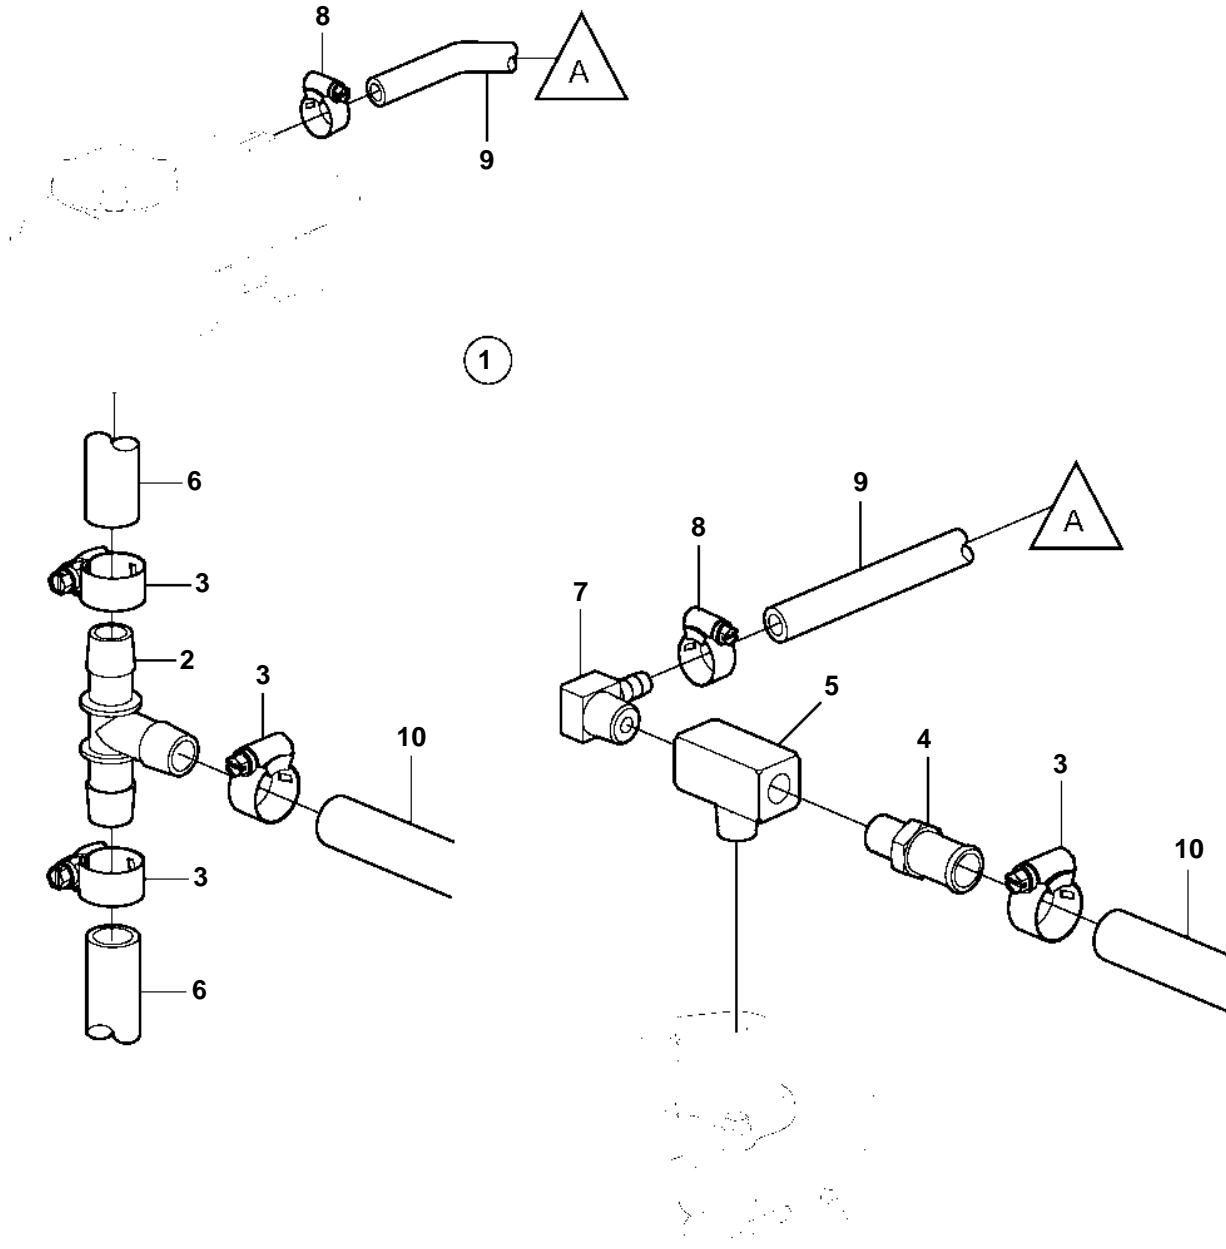

4.3GXi-CF, 4.3GXi-DF, 4.3OSi-CF, 4.3OSi-DF

4.3GXi-CF, 4.3GXi-DF, 4.3OSi-CF, 4.3OSi-DF

REF	PART NO.	QTY	DESCRIPTION	NOTES
1	3860719	1	Hot water output kit	
2	3860613	1	· Fitting	
3	3853780	4	· Clamp	
4	969497	1	· Nipple	
5	3860586	1	· Fitting	
6		1	Hose, expansion tank	Cut
7	3860585	1	Fitting	
8	3860413	2	Clamp	
9		1	Hose	See page for thermostat housing.
10		X	Hose, heater	NOT INCLUDED IN KIT