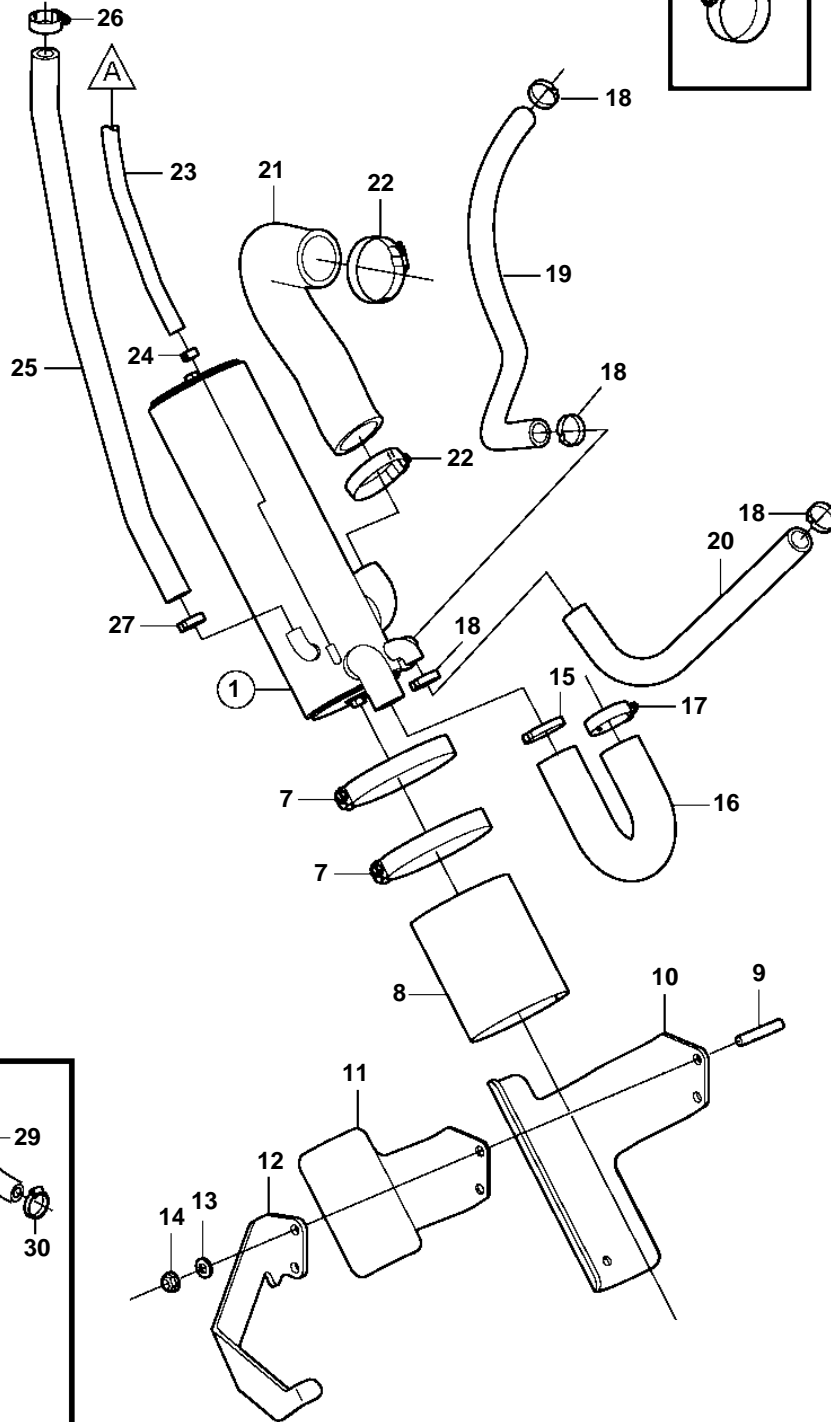

4.3GXi-CF, 4.3GXi-DF, 4.3OSi-CF, 4.3OSi-DF

19901

4.3GXi-CF, 4.3GXi-DF, 4.3OSi-CF, 4.3OSi-DF

REF	PART NO.	QTY	DESCRIPTION	SEE SEC.	NOTES
1	3861471	1	Heat exchanger		
2	3858995	1	• Anode		
3	3858993	2	• Gasket		
4	983191	2	• O-ring		
5	3858992	2	• Cover		
6	3858994	2	• Screw		
7	3853860	2	Clamp		
8	3861453	1	Rubber gasket		
9	3860286	2	Stud		
10	3861475	1	Bracket		
11	3861476	1	Bracket		
12	3861544	1	Bracket		
13	3852162	2	Washer		
14	3853404	2	Lock nut		
15	982717	1	Clamp		
16	3861474	1	Hose		
17	3853786	1	Clamp		
18	982714	4	Clamp		
19	3860588	1	Hose		Starboard exhaust manifold
20	3860587	1	Hose		Port exhaust manifold
21	3861472	1	Hose		
22	3852098	2	Clamp		
23	3860590	1	Hose		FUEL PUMP
24	982643	1	Clamp		
25	3861485	1	Hose		Expansion tank
26	3853780	1	Clamp		
27	982967	1	Clamp		
28		1	Fuel pump	6785	
29	3862550	1	Hose		
30	3860413	3	Clamp		
31	3858532	X	Cover		W=0.465" (11.8mm)
	3861999	X	Cover		W=0.300" (7.6mm)