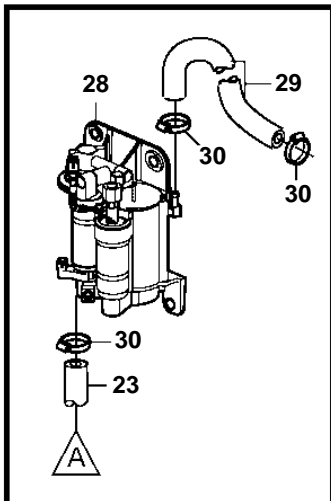

4.3GXi-CF, 4.3GXi-DF, 4.3OSi-CF, 4.3OSi-DF

19901

4.3GXi-CF, 4.3GXi-DF, 4.3OSi-CF, 4.3OSi-DF

REF	PART NO.	QTY	DESCRIPTION	SEE SEC.	NOTES
1	3861471	1	Heat exchanger		
2	3858995	1	• Anode		
3	3858993	2	• Gasket		
4	983191	2	• O-ring		
5	3858992	2	• Cover		
6	3858994	2	• Screw		
7	3853860	2	Clamp		
8	3861453	1	Rubber gasket		
9	3860286	2	Stud		
10	3861475	1	Bracket		
11	3861476	1	Bracket		
12	3861544	1	Bracket		
13	3852162	2	Washer		
14	3853404	2	Lock nut		
15	982717	1	Clamp		
16	3861474	1	Hose		
17	3853786	1	Clamp		
18	982714	4	Clamp		
19	3860588	1	Hose		Starboard exhaust manifold
20	3860587	1	Hose		Port exhaust manifold
21	3861472	1	Hose		
22	3852098	2	Clamp		
23	3860590	1	Hose		FUEL PUMP
24	982643	1	Clamp		
25	3861485	1	Hose		Expansion tank
26	3853780	1	Clamp		
27	982967	1	Clamp		
28		1	Fuel pump	6785	
29	3862550	1	Hose		
30	3860413	3	Clamp		
31	3858532	X	Cover		W=0.465" (11.8mm)
	3861999	X	Cover		W=0.300" (7.6mm)