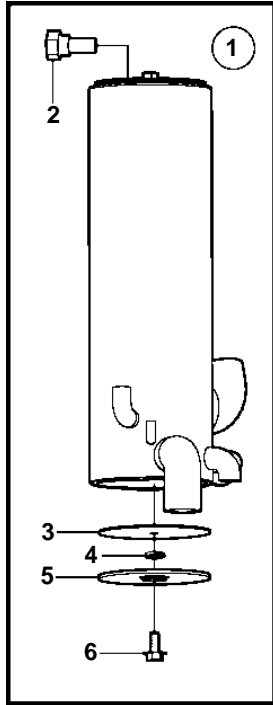

4.3GXi-CF, 4.3GXi-DF, 4.3OSi-CF, 4.3OSi-DF

19901

4.3GXi-CF, 4.3GXi-DF, 4.3OSi-CF, 4.3OSi-DF

REF	PART NO.	QTY	DESCRIPTION	SEE SEC.	NOTES
1	3861471	1	Heat exchanger		
2	3858995	1	• Anode		
3	3858993	2	• Gasket		
4	983191	2	• O-ring		
5	3858992	2	• Cover		
6	3858994	2	• Screw		
7	3853860	2	Clamp		
8	3861453	1	Rubber gasket		
9	3860286	2	Stud		
10	3861475	1	Bracket		
11	3861476	1	Bracket		
12	3861544	1	Bracket		
13	3852162	2	Washer		
14	3853404	2	Lock nut		
15	982717	1	Clamp		
16	3861474	1	Hose		
17	3853786	1	Clamp		
18	982714	4	Clamp		
19	3860588	1	Hose		Starboard exhaust manifold
20	3860587	1	Hose		Port exhaust manifold
21	3861472	1	Hose		
22	3852098	2	Clamp		
23	3860590	1	Hose		FUEL PUMP
24	982643	1	Clamp		
25	3861485	1	Hose		Expansion tank
26	3853780	1	Clamp		
27	982967	1	Clamp		
28		1	Fuel pump	6785	
29	3862550	1	Hose		
30	3860413	3	Clamp		
31	3858532	X	Cover		W=0.465" (11.8mm)
	3861999	X	Cover		W=0.300" (7.6mm)