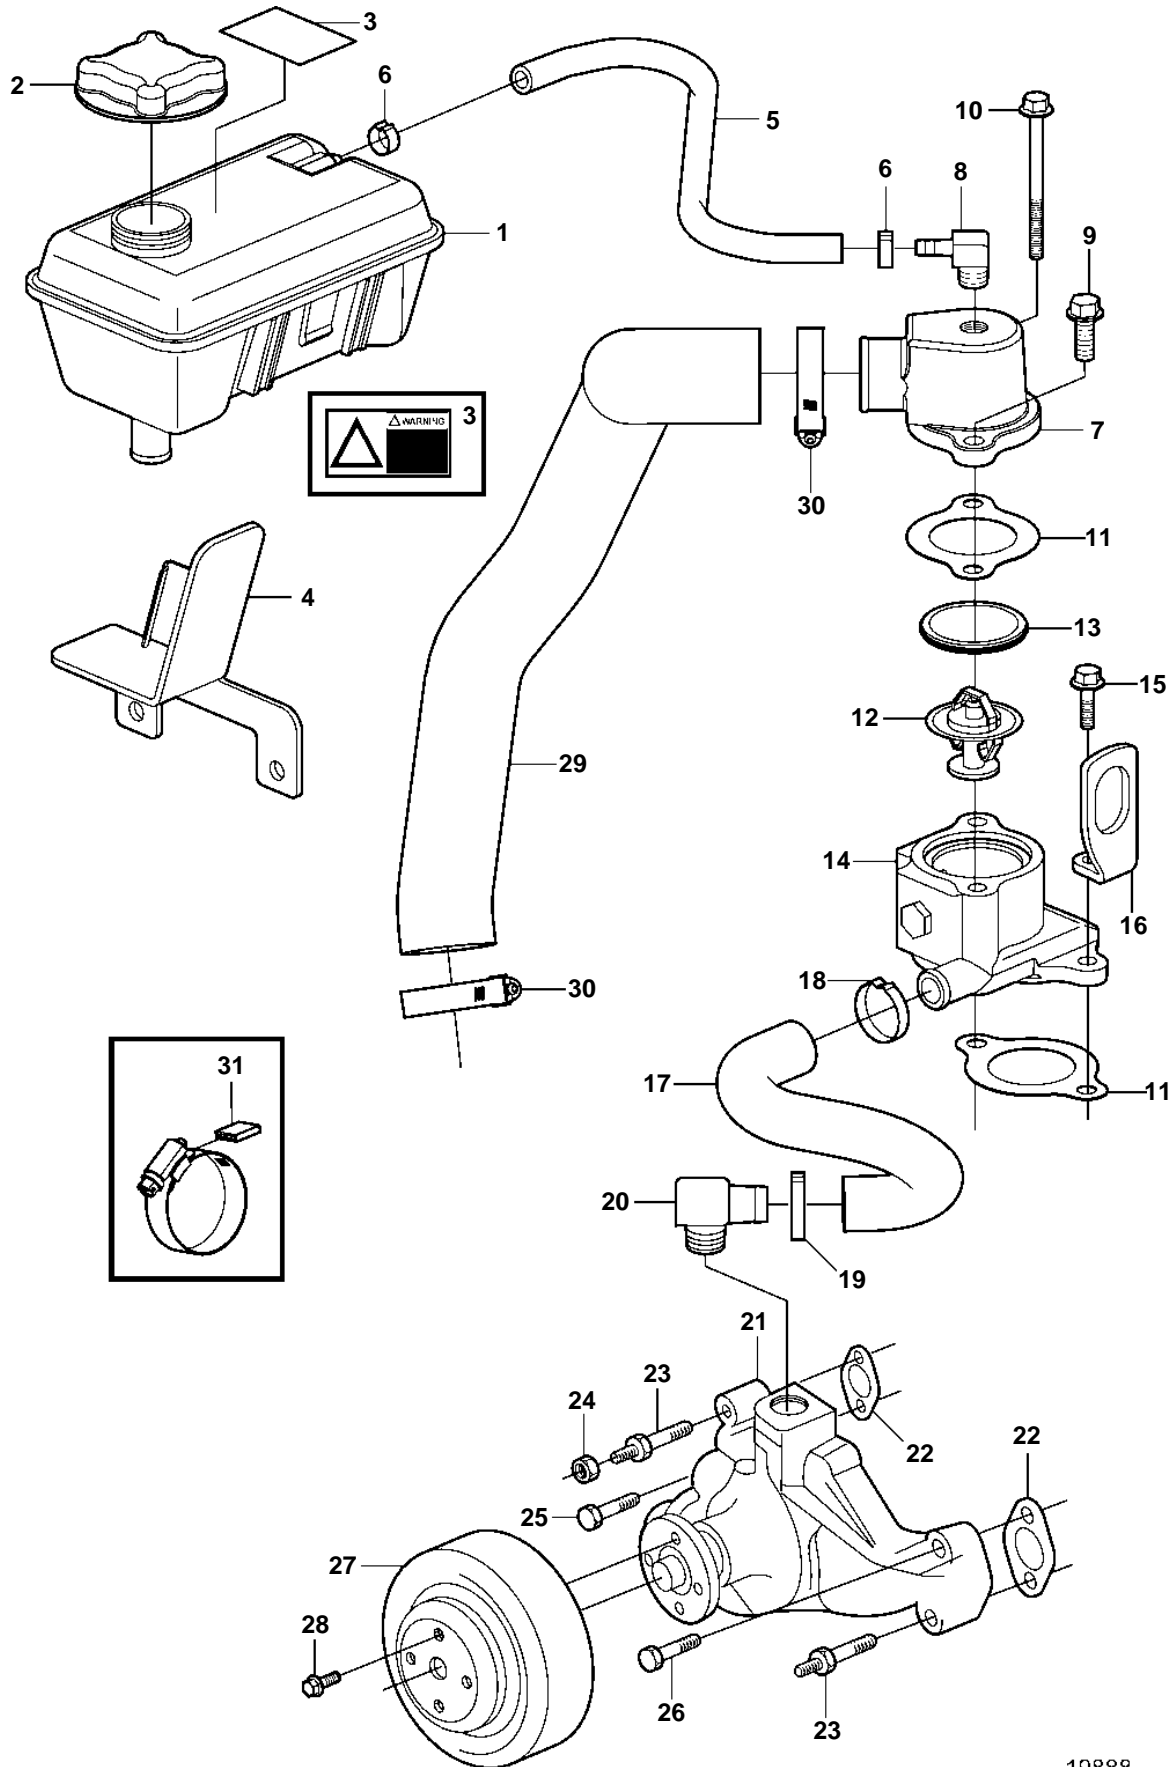

4.3GXi-CF, 4.3GXi-DF, 4.3OSi-CF, 4.3OSi-DF

19888

4.3GXi-CF, 4.3GXi-DF, 4.3OSi-CF, 4.3OSi-DF

REF	PART NO.	QTY	DESCRIPTION	NOTES
1	861105	1	Expansion tank	
2	1674083	1	Pressure cap	
3	3858552	1	Decal	WARNING!
4	3861849	1	Bracket	
5	3860955	1	Hose	
6	982643	2	Clamp	
7	3860555	1	Thermostat housing	
8	3860585	1	Fitting	
9	3853401	1	Screw	
10	969189	1	Flange screw	
11	3852111	2	Gasket	
12	3831426	1	Thermostat kit	
13	416033	1	· Sealing ring	
14	3851384	1	Thermostat housing	
15	945444	1	Flange screw	
16	3861919	1	Bracket	
17	3861992	1	Hose	
18	982716	1	Clamp	
19	982715	1	Clamp	
20	961611	1	Elbow nipple	
21	3853850	1	Circulation pump	
22	3852477	2	Gasket	
23	3856147	2	Stud	
24	3853403	1	Nut	
25	3856137	1	Screw	
26	3856136	1	Screw	
27	3860083	1	Pulley	
28	3863054	4	Screw	
29	3861741	1	Hose	
30	3850422	2	Clamp	
31	3858532	X	Cover	W=0.465" (11.8mm)
	3861999	X	Cover	W=0.300" (7.6mm)