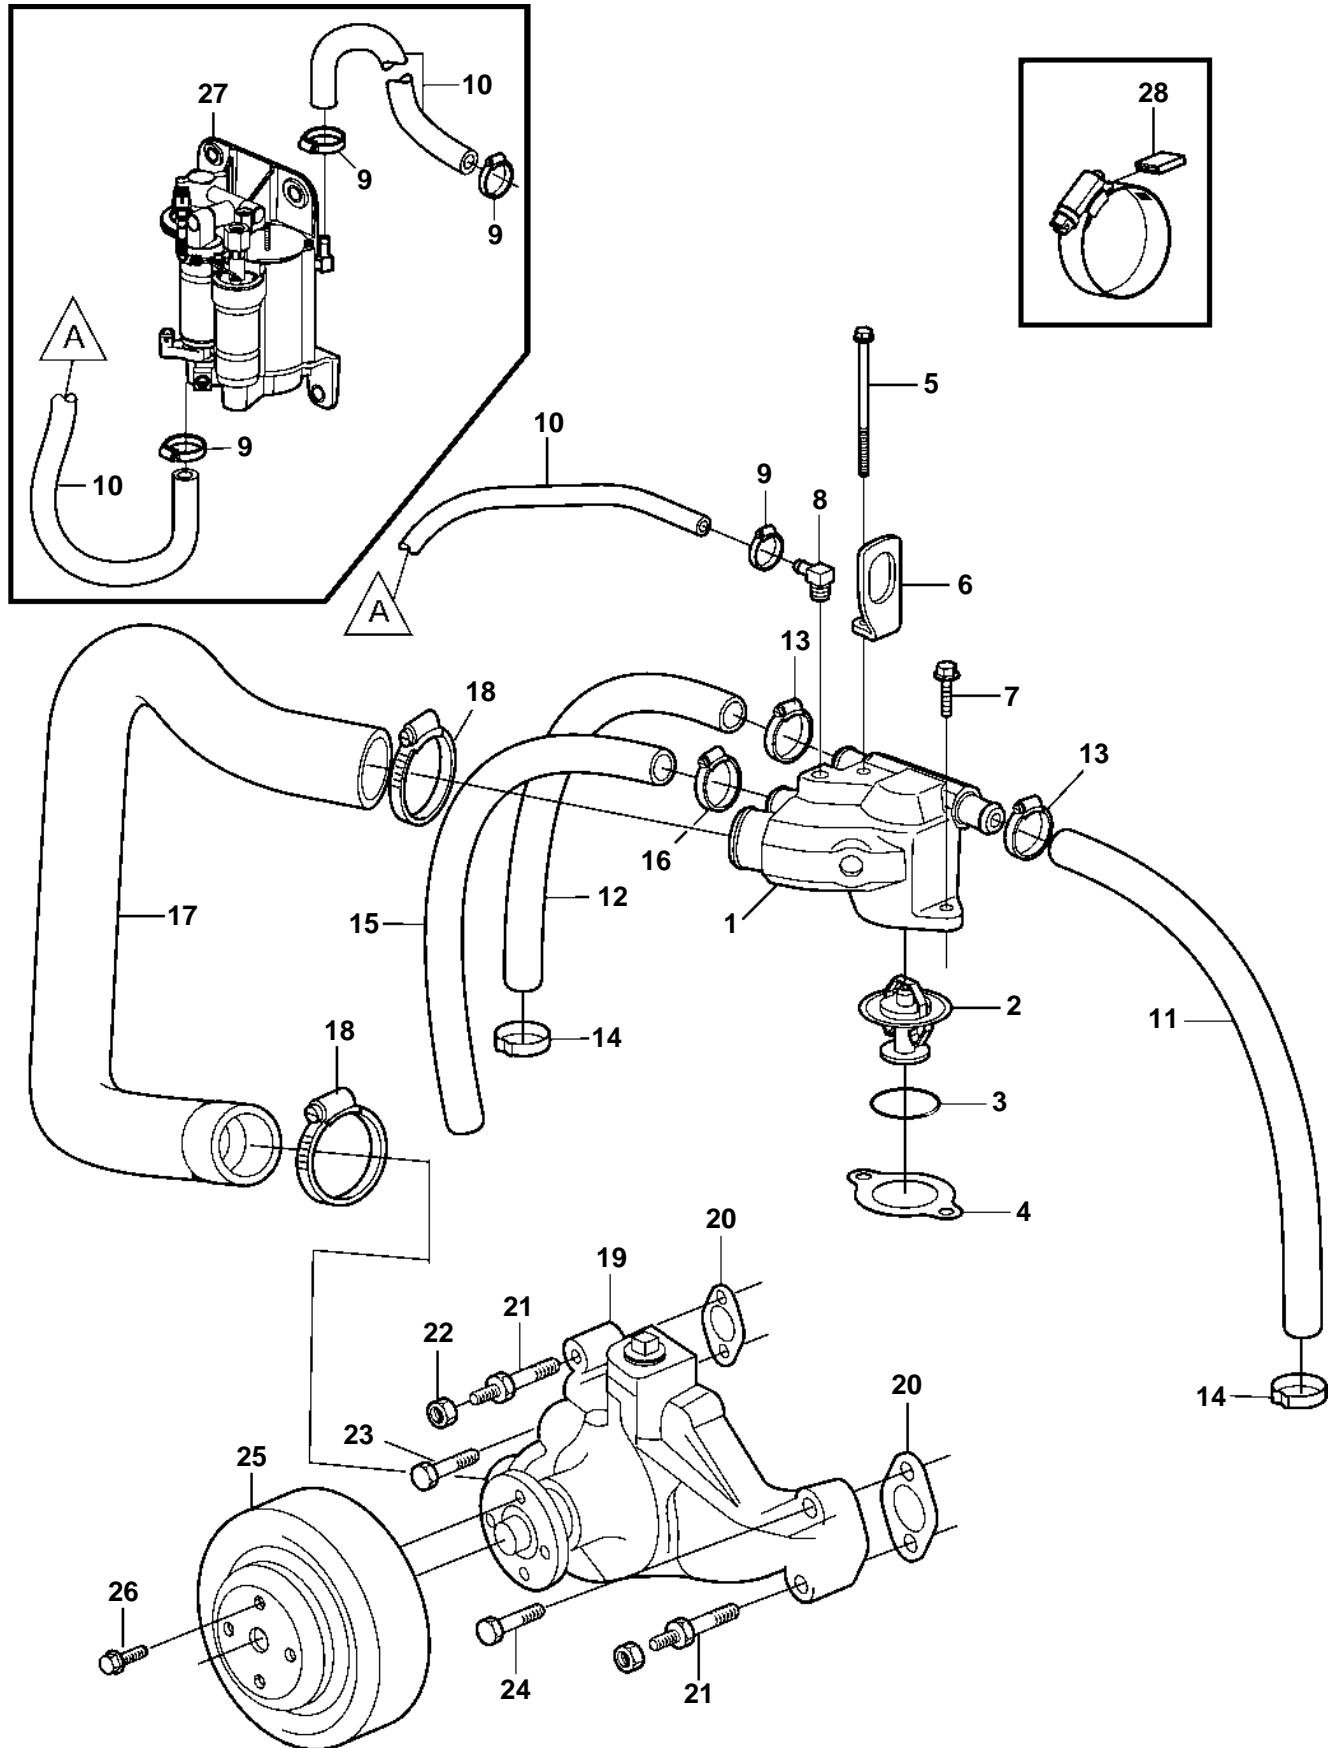

4.3GXi-C, 4.3GXi-D, 4.3OSi-C, 4.3OSi-D

4.3GXi-C, 4.3GXi-D, 4.3OSi-C, 4.3OSi-D

REF	PART NO.	QTY	DESCRIPTION	SEE SEC.	NOTES
1	3863086	1	Thermostat housing		
2	3862835	1	Thermostat		
3	983944	1	O-ring		
4	3852111	1	Gasket		
5	968842	1	Flange screw		
6	3852649	1	Bracket		
7	945444	1	Flange screw		
8	3853597	1	Elbow		
9	3860413	4	Clamp		
10	3862550	2	Hose		
11	3860588	1	Hose		
12	3862536	1	Hose		
13	3853780	2	Clamp		
14	982715	2	Clamp		
15	3862538	1	Hose		
16	3852602	1	Clamp		
17	3862523	1	Hose		
18	3852098	2	Clamp		
19	3853850	1	Circulation pump		
20	3852477	2	Gasket		
21	3856147	2	Stud		
22	3853403	2	Nut		
23	3856137	1	Screw		
24	3856136	1	Screw		
25	3860083	1	Pulley		
26	3853390	4	Screw		GXi
	3863054	4	Screw		OSi
27		1	Fuel pump	6785	
28	3858532	X	Cover		W=0.465" (11.8mm)
	3861999	X	Cover		W=0.300" (7.6mm)