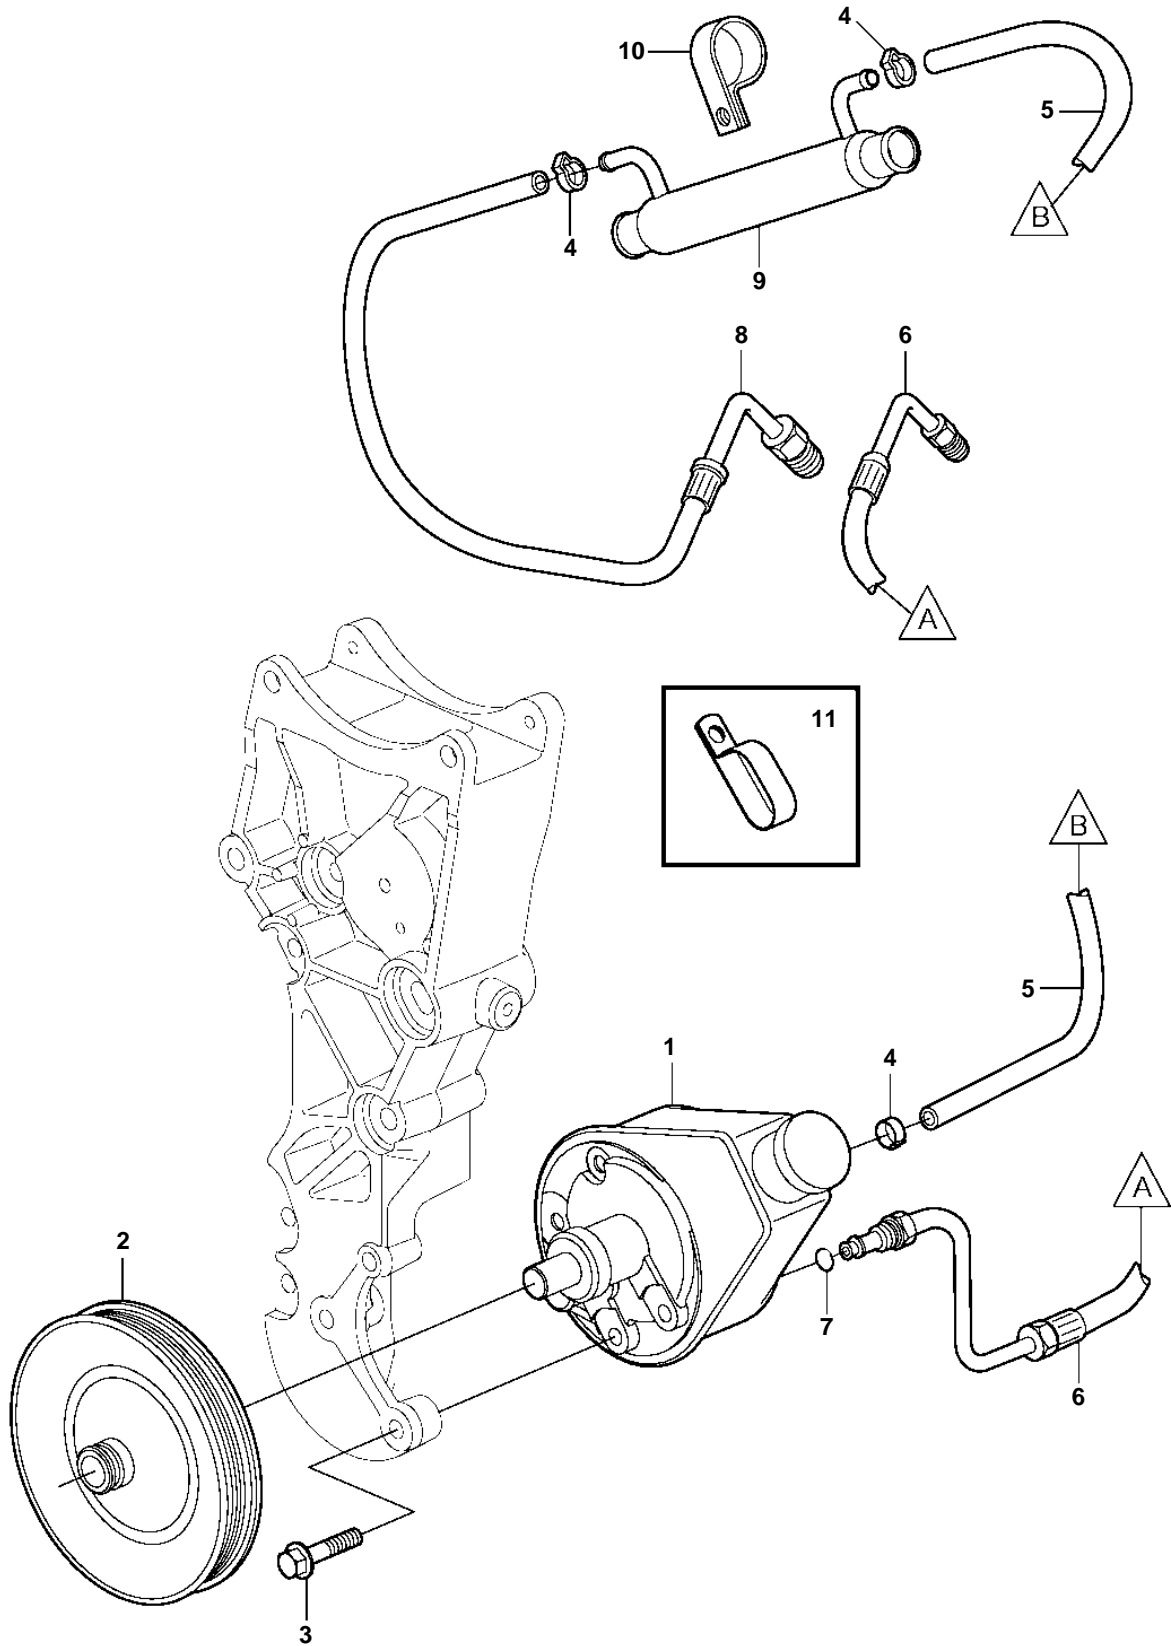

4.3GXi-B, 4.3GXi-BF, 4.3OSi-B, 4.3OSi-BF

4.3GXi-B, 4.3GXi-BF, 4.3OSi-B, 4.3OSi-BF

REF	PART NO.	QTY	DESCRIPTION	NOTES
1	3850491	1	Power steering pump	
2	3860084	1	Pulley	
3	946752	1	Flange screw	M10x35mm
	965220	2	Flange screw	M10x45mm
4	982663	3	Clamp	
5	3852839	1	Hose	
6	3853918	1	Hose	
7	3852497	1	O-ring	
8	3854056	1	Hose	
9	3861786	1	Oil cooler	
10	3861788	1	Clamp	
11	3852837	1	Clamp	