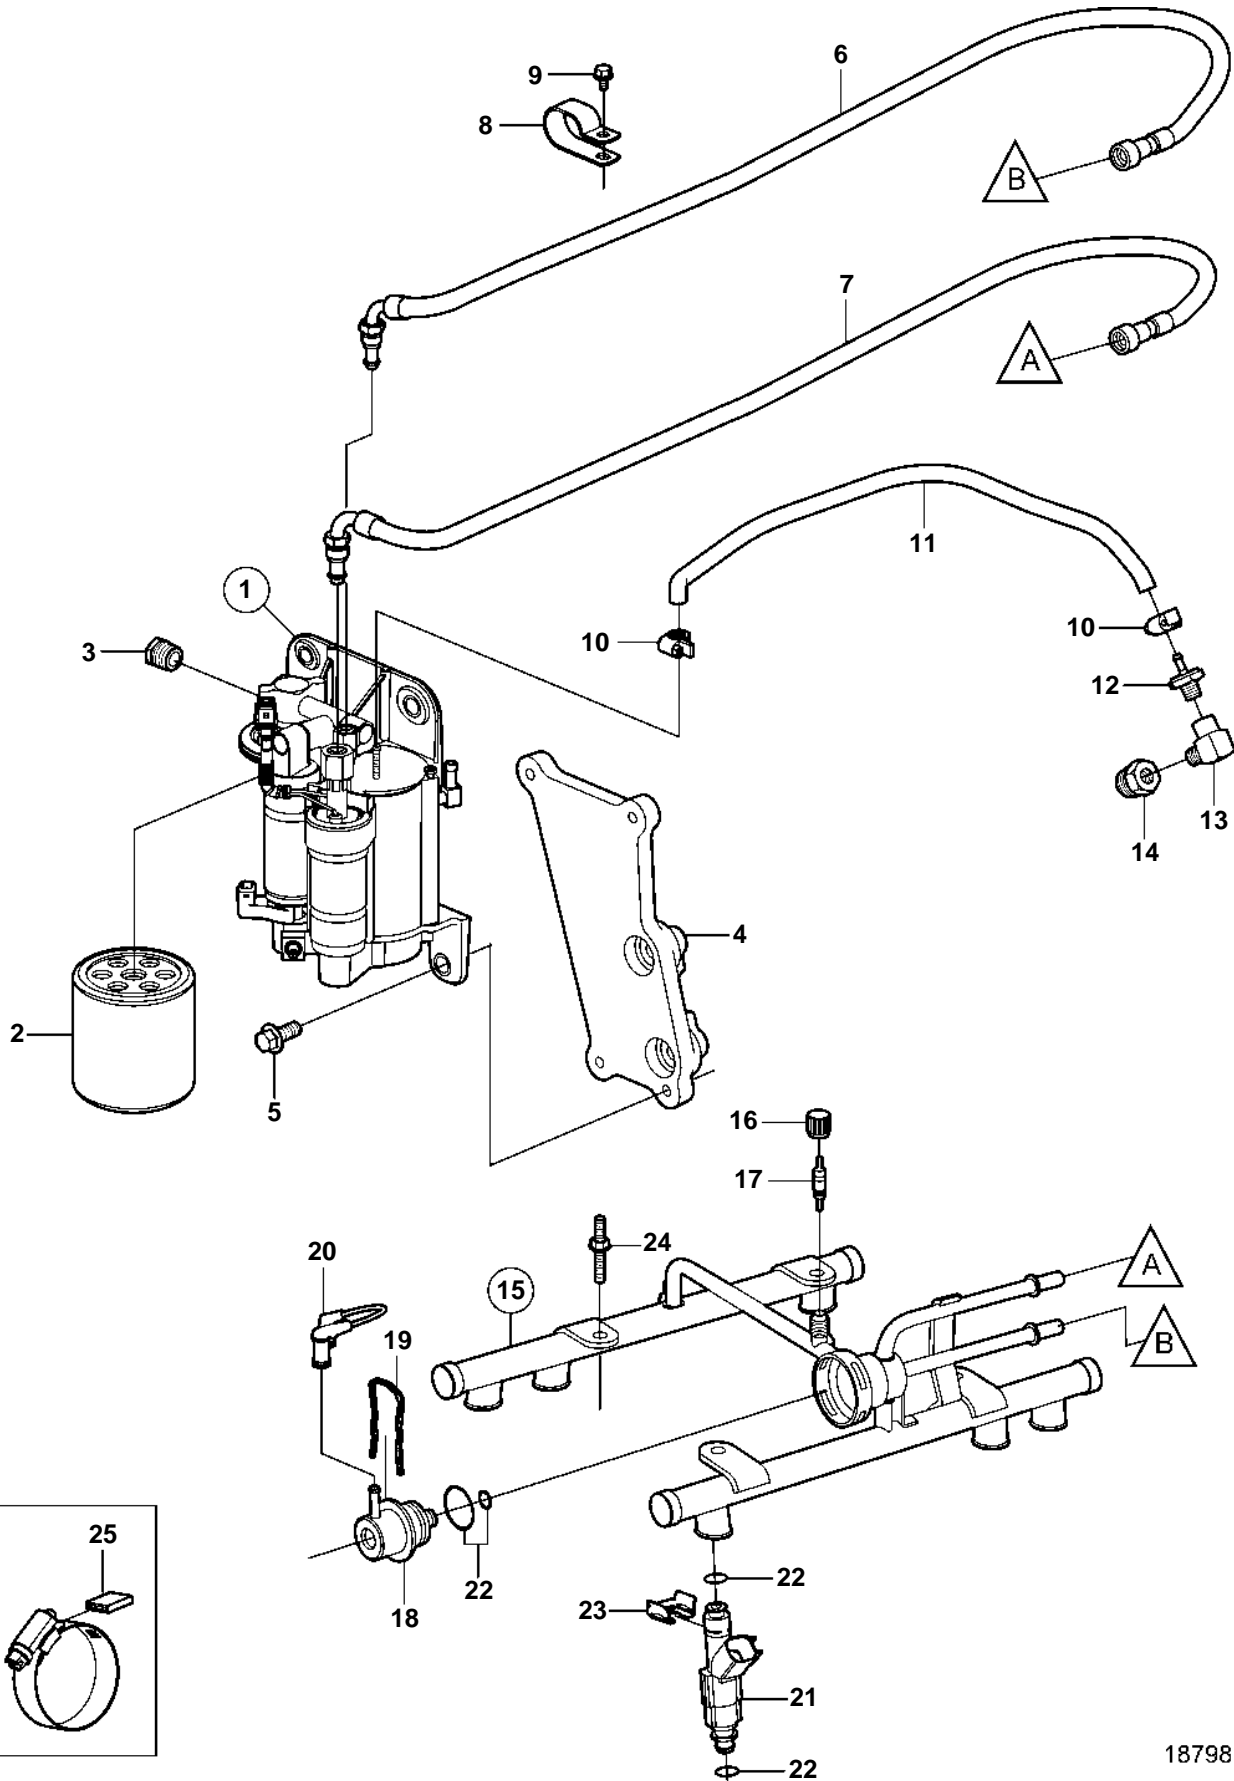

4.3GXi-B, 4.3GXi-BF, 4.3OSi-B, 4.3OSi-BF

Upd: 02 FEB 2006

18798

18798

7744220 - 23 - 5205

4.3GXi-B, 4.3GXi-BF, 4.3OSi-B, 4.3OSi-BF

REF	PART NO.	QTY	DESCRIPTION	NOTES
1	3861355	1	Fuel pump kit	
	3588865	1	· Fuel pump kit	HIGH PRESSURE PUMP
2	3852413	1	· Fuel filter	
3	3857816	1	Bushing	
4	3861031	1	Bracket	
5	982702	4	Flange screw	
6	3861761	1	Fuel line	
7	3861760	1	Fuel line	
8	3860412	2	Clamp	
9	945358	1	Flange screw	
10	3860413	2	Clamp	
11	3860085	1	Hose	
12	3860290	1	Impulse limiter	
13	16218	1	Elbow nipple	
14	3861926	1	Fitting	
15		1	Fuel pipe	
16	3858972	1	Cap	
17	3858971	1	Fuel valve	
18	3858967	1	Fuel press regulator	
19	3858968	1	Clip	
20	3858974	1	Hose	
21	3858969	6	Injector	
22	3858981	1	O-ring	Includes 16 o-rings for injectors and 2 o-rings for pressure regulator.
23	3858970	6	Retainer	
24	3858973	4	Stud	
25	3858532	X	Cover	W=0.465" (11.8mm)
	3861999	X	Cover	W=0.300" (7.6mm)