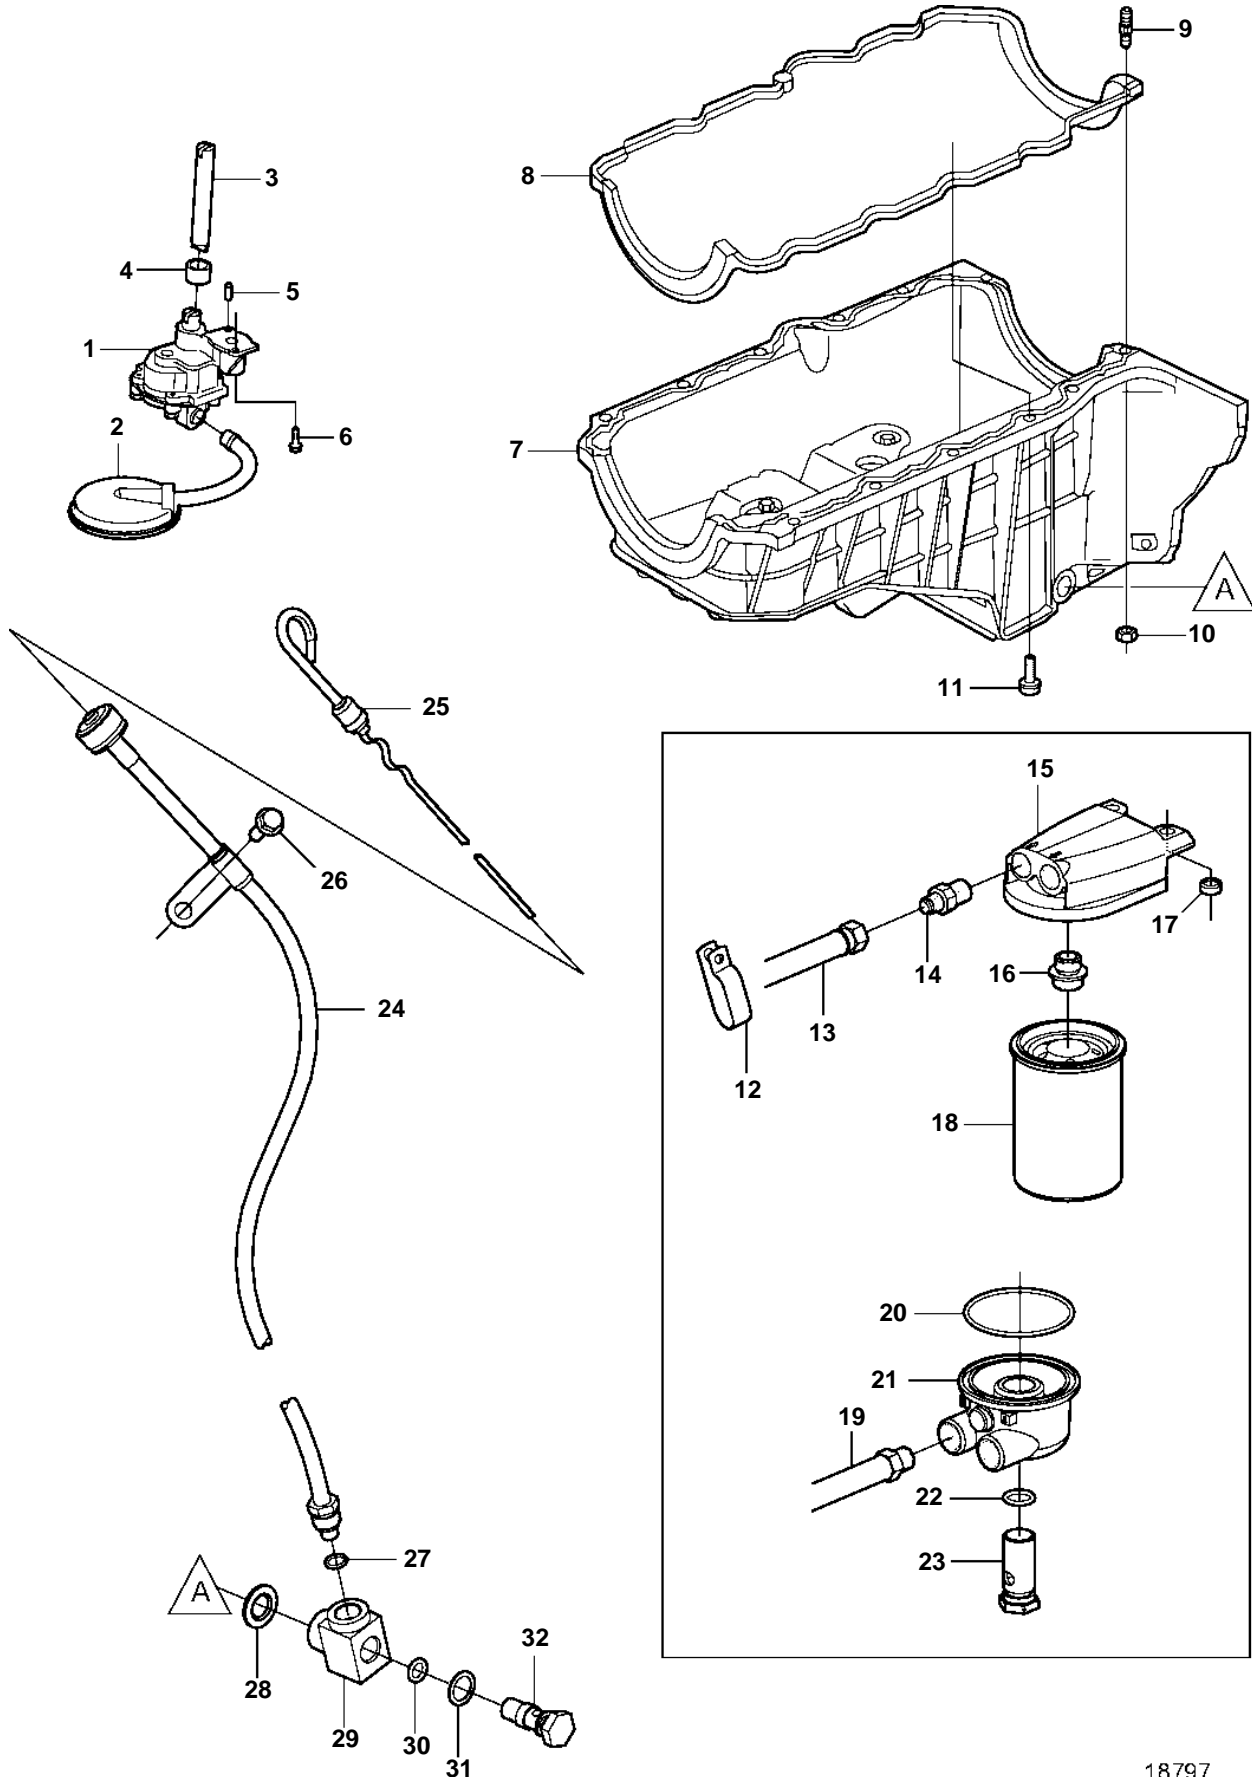

4.30Si-B, 4.30Si-BF

## 4.30Si-B, 4.30Si-BF

REF	PART NO.	QTY	DESCRIPTION	SEE SEC.	NOTES
1	3856125	1	Oil pump		
2	3857714	1	Oil pump screen		
3	3853198	1	Shaft		
4	3853199	1	Retainer		
5	3855972	2	Pin		
6	3853234	1	Screw		
7	3859030	1	Oil pan		
8	3855801	1	Gasket kit		
9	3857718	2	Stud		
10	3856930	2	Nut		
11	3855802	10	Screw		
12	3860075	1	Clamp		
13	3860052	1	Hose		
14	3860234	2	Fitting		
15	3860450	1	Adapter		
16	3852015	1	• Connector		
17	930842	1	Washer		
18	3850559	1	Oil filter		
			Bulletin P-21-7-1	P-21-7-1-EN	Oil Filters, GM gas engines
19	3860054	1	Hose		
20	3854416	1	O-ring		
21	3860059	1	Adapter		
22	3852089	1	O-ring		
23	3854695	1	Retainer		
24	3860214	1	Tube		
25	3850473	1	Oil dipstick		
26	3853419	1	Screw		
27	3852033	1	O-ring		
28	3851981	1	Sealing washer		
29	3855722	1	Fitting		
30	3853674	1	O-ring		
31	3852007	1	Washer		
32	3855721	1	Retainer		