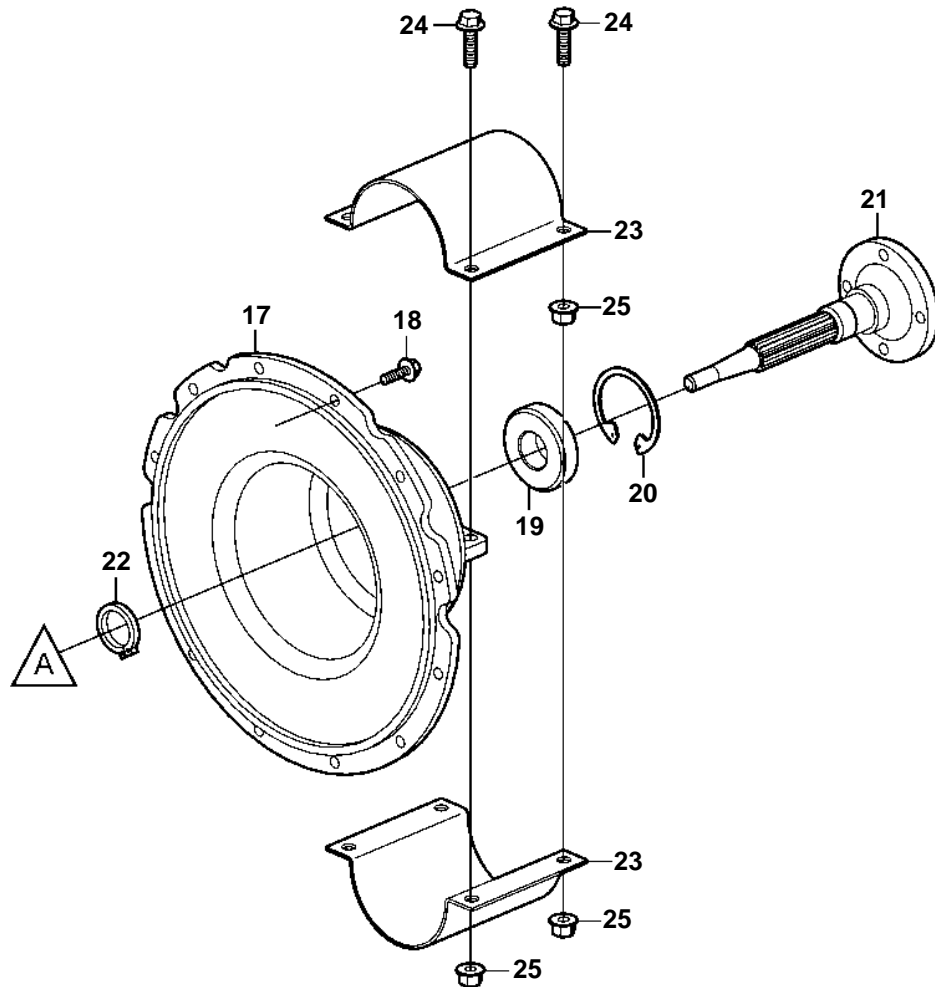

4.3GXi-B, 4.3GXi-BF, 4.3OSi-B, 4.3OSi-BF

4.3GXi-B, 4.3GXi-BF, 4.3OSi-B, 4.3OSi-BF

REF	PART NO.	QTY	DESCRIPTION
1	3851722	1	Flywheel housing
2	955542	6	Screw
3	3858437	1	Rubber coupling
4	3853274	6	Stud
5	3853273	6	Lock nut
6	3858846	1	Bearing
7	3851758	2	Bracket
8	965187	8	Screw
9	955551	2	Screw
10	941909	2	Spring washer
11	950355	2	Nut
12	841247	2	Pin
13	857251	2	Rubber cushion
14	955860	4	· Nut
15	955902	2	Washer
16	941914	2	Spring washer
17	3851727	1	Bearing housing
18	946752	11	Flange screw
19	181877	1	Ball bearing
20	914540	1	Lock ring
21	3851724	1	Flange
22	914465	1	Lock ring
23	3851729	2	Cover
24	965192	4	Flange screw
25	971099	6	Flange lock nut