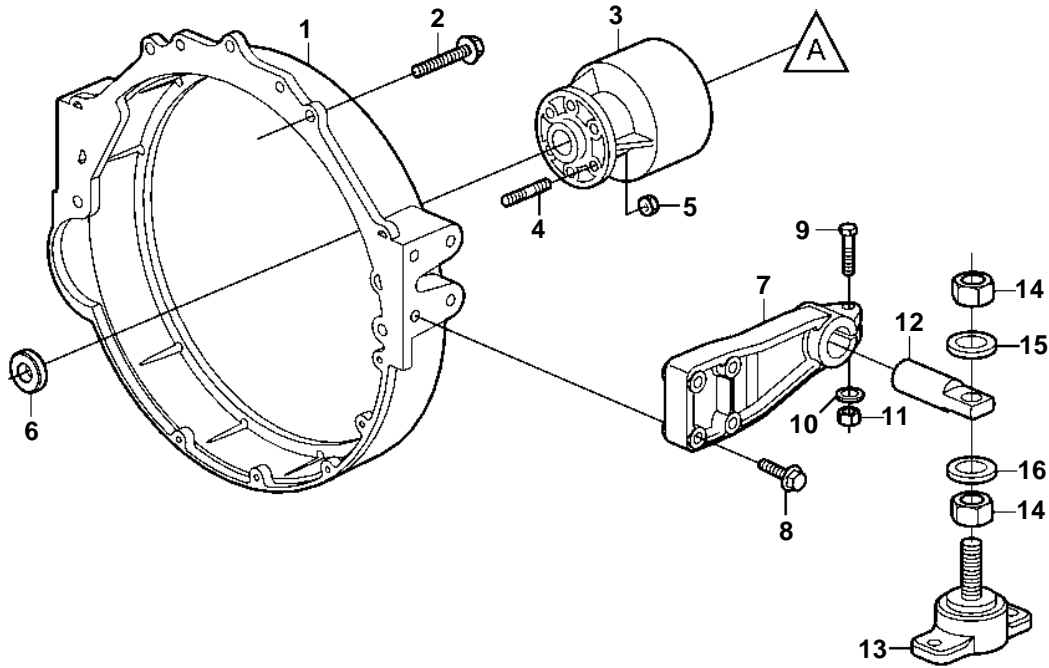

4.3GXi-B, 4.3GXi-BF, 4.3OSi-B, 4.3OSi-BF

4.3GXi-B, 4.3GXi-BF, 4.3OSi-B, 4.3OSi-BF

REF	PART NO.	QTY	DESCRIPTION
1	3851722	1	Flywheel housing
2	955542	6	Screw
3	3858437	1	Rubber coupling
4	3853274	6	Stud
5	3853273	6	Lock nut
6	3858846	1	Bearing
7	3851758	2	Bracket
8	965187	8	Screw
9	955551	2	Screw
10	941909	2	Spring washer
11	950355	2	Nut
12	841247	2	Pin
13	857251	2	Rubber cushion
14	955860	4	· Nut
15	955902	2	Washer
16	941914	2	Spring washer
17	3851727	1	Bearing housing
18	946752	11	Flange screw
19	181877	1	Ball bearing
20	914540	1	Lock ring
21	3851724	1	Flange
22	914465	1	Lock ring
23	3851729	2	Cover
24	965192	4	Flange screw
25	971099	6	Flange lock nut