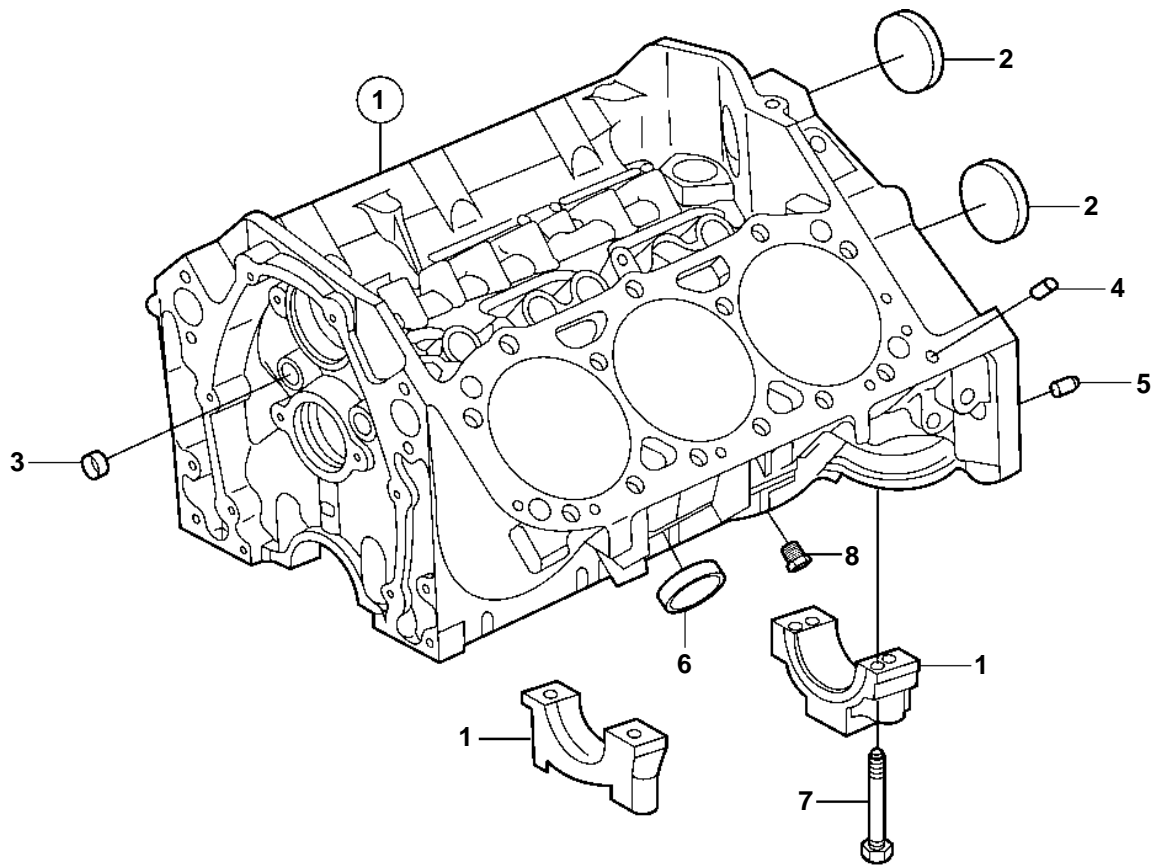

4.30Si-B, 4.30Si-BF

4.3OSi-B, 4.3OSi-BF

REF	PART NO.	QTY	DESCRIPTION	SEE SEC.	NOTES
1		1	Cylinder block	5414	
2	3853209	2	· Core plug		
3	3853208	2	· Cap plug		
4	3853114	4	Locating pin		
5	3856001	2	Pin		
6	3852100	8	· Core plug		
7	3862355	10	· Screw		
8	3850802	2	Plug		
9	3857846	1	Flywheel housing		
10	982676	2	Stud		
11		2	Washer		
12		2	Lock washer		
13	971074	4	Nut		
14	982679	2	Lock washer		
15	946472	3	Screw		L=30mm