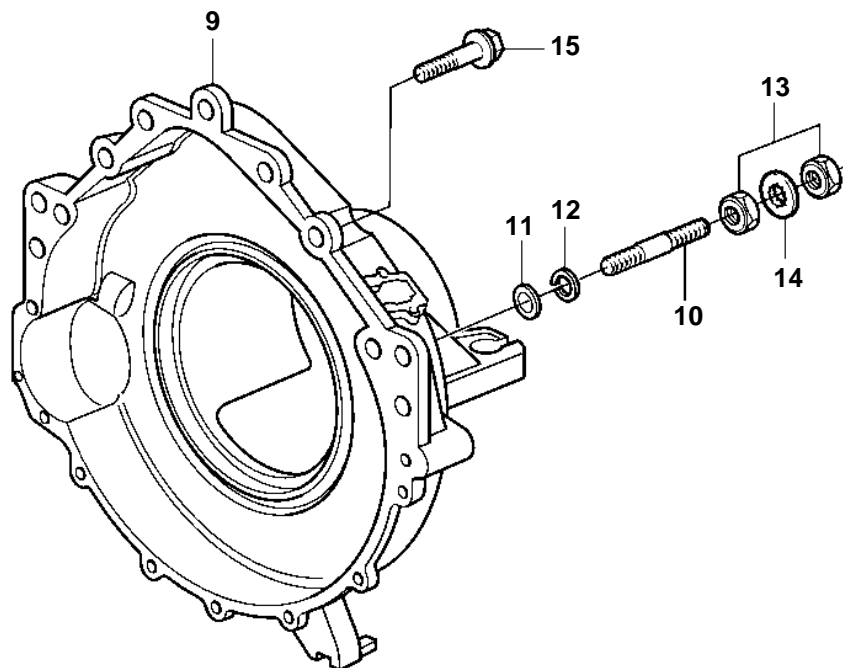

4.30Si-B, 4.30Si-BF

4.3OSi-B, 4.3OSi-BF

REF	PART NO.	QTY	DESCRIPTION	SEE SEC.	NOTES
1		1	Cylinder block	5414	
2	3853209	2	· Core plug		
3	3853208	2	· Cap plug		
4	3853114	4	Locating pin		
5	3856001	2	Pin		
6	3852100	8	· Core plug		
7	3862355	10	· Screw		
8	3850802	2	Plug		
9	3857846	1	Flywheel housing		
10	982676	2	Stud		
11		2	Washer		
12		2	Lock washer		
13	971074	4	Nut		
14	982679	2	Lock washer		
15	946472	3	Screw		L=30mm