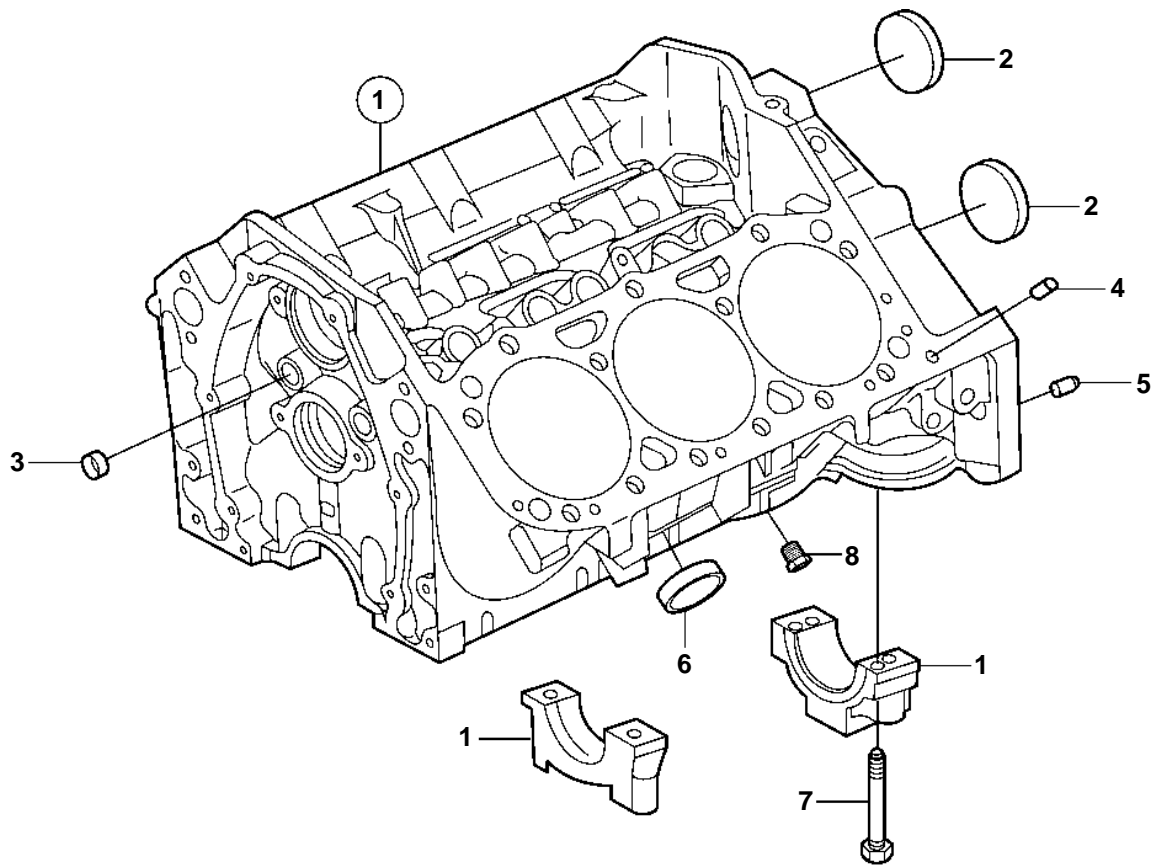

4.3GXi-B, 4.3GXi-BF

4.3GXi-B, 4.3GXi-BF

REF	PART NO.	QTY	DESCRIPTION	SEE SEC.	NOTES
1		1	Cylinder block	5414	
2	3853209	2	· Core plug		
3	3853208	2	· Cap plug		
4	3853114	4	Locating pin		
5	3856001	2	Pin		
6	3852100	8	· Core plug		
7	3862355	10	· Screw		
8	3850802	2	Plug		
9	3857846	1	Flywheel housing		
10	3857937	2	Stud		
11	944633	2	Washer		
12	3852046	2	Lock washer		
13	971071	4	Nut		
14	940147	2	Washer		
15	968233	1	Screw		L=25mm