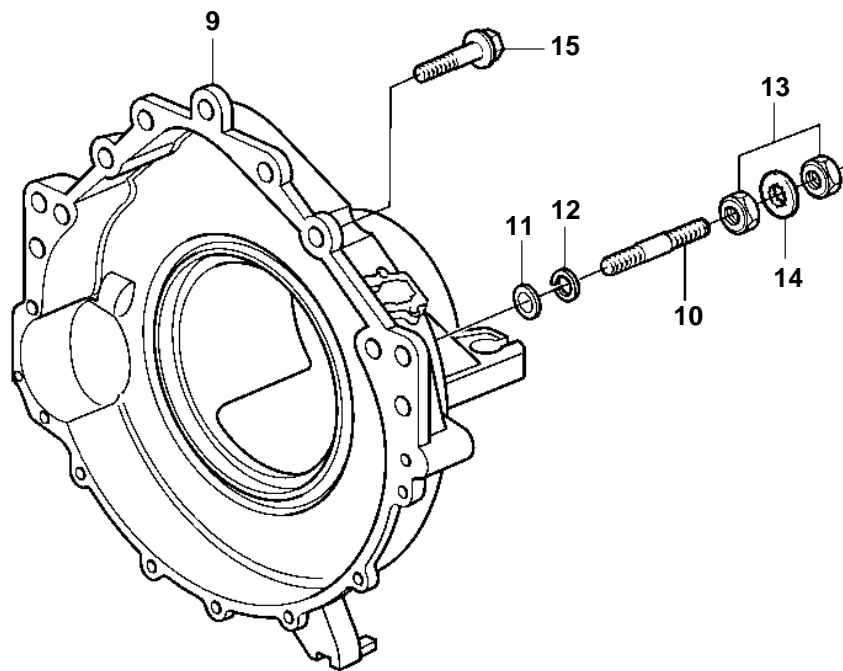

4.3GXi-B, 4.3GXi-BF

4.3GXi-B, 4.3GXi-BF

REF	PART NO.	QTY	DESCRIPTION	SEE SEC.	NOTES
1		1	Cylinder block	5414	
2	3853209	2	· Core plug		
3	3853208	2	· Cap plug		
4	3853114	4	Locating pin		
5	3856001	2	Pin		
6	3852100	8	· Core plug		
7	3862355	10	· Screw		
8	3850802	2	Plug		
9	3857846	1	Flywheel housing		
10	3857937	2	Stud		
11	944633	2	Washer		
12	3852046	2	Lock washer		
13	971071	4	Nut		
14	940147	2	Washer		
15	968233	1	Screw		L=25mm