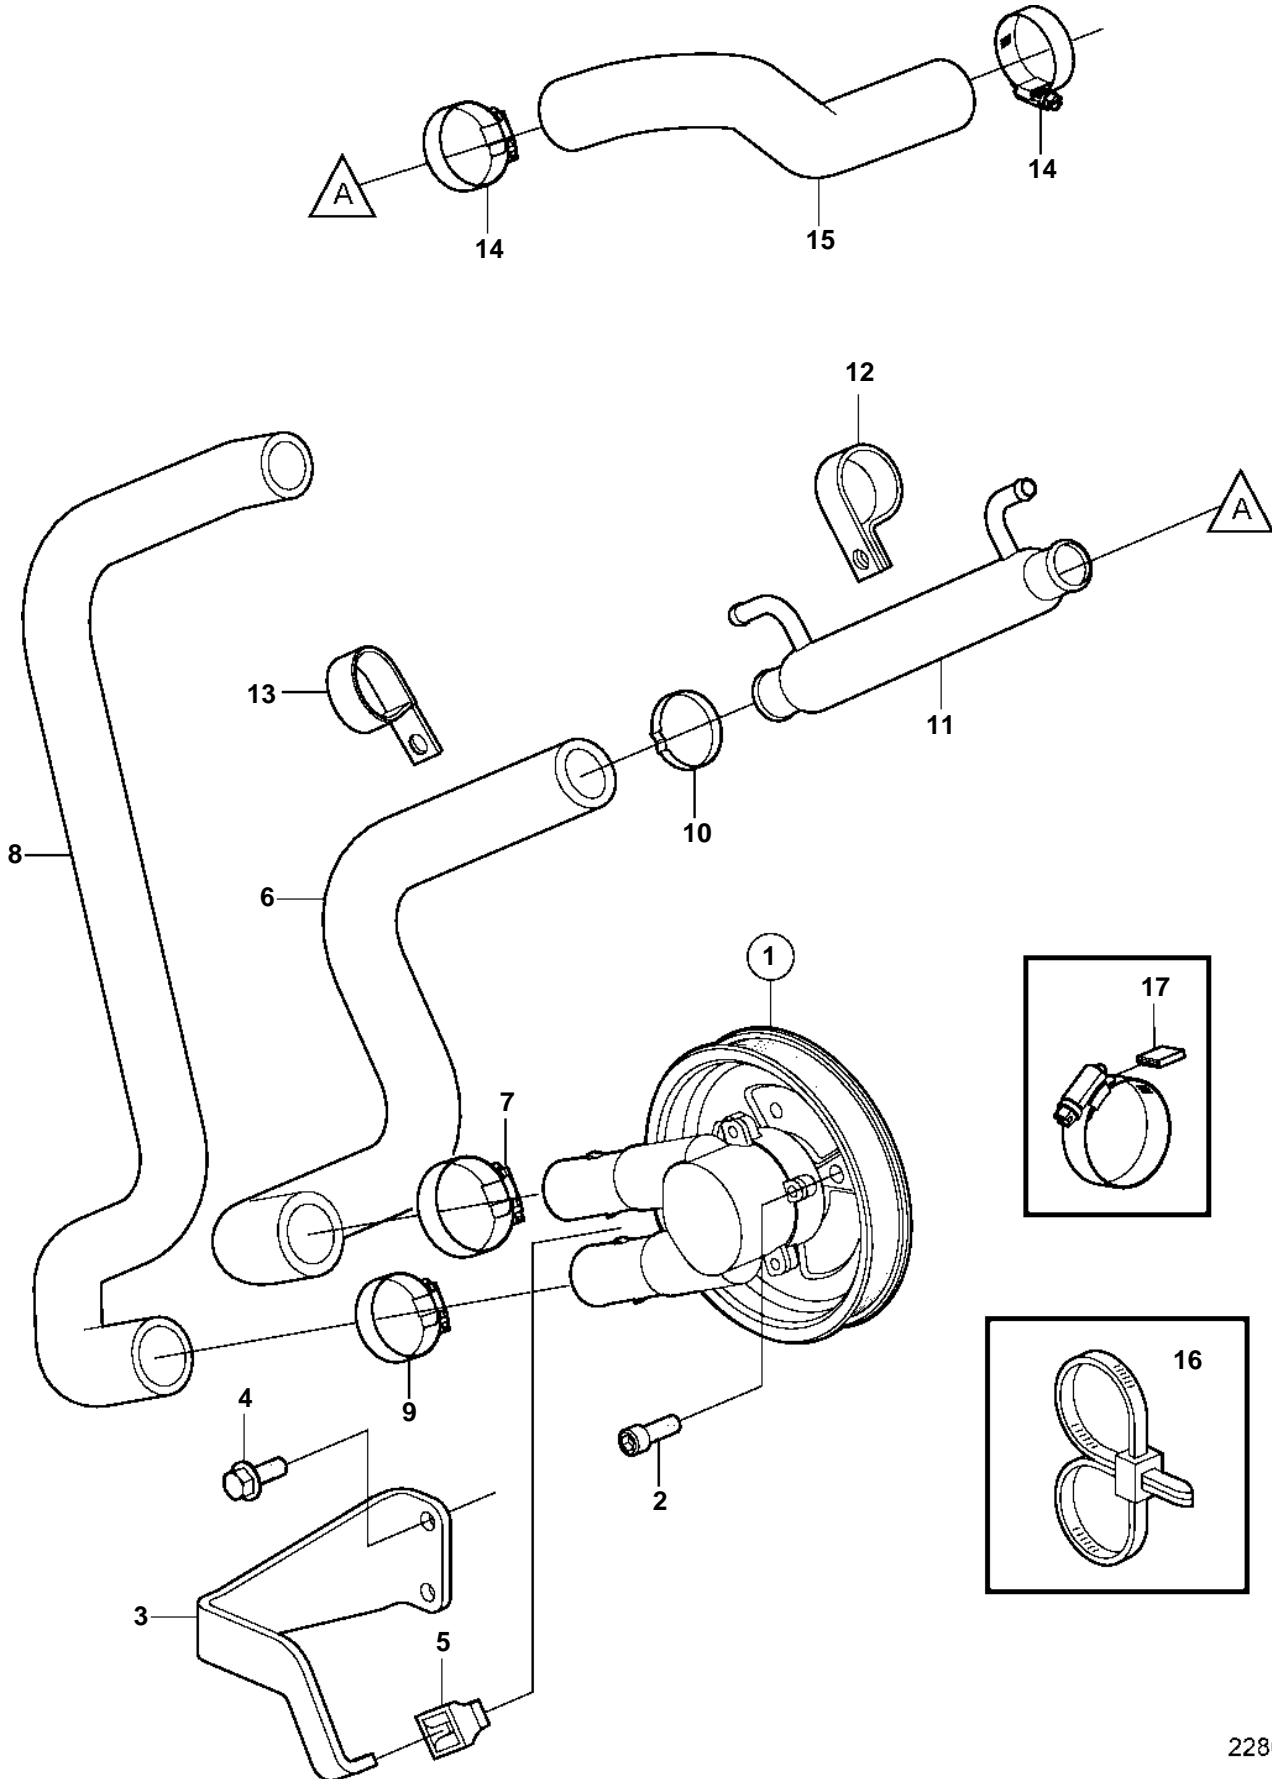

4.3GXi-B

22804

4.3GXi-B

REF	PART NO.	QTY	DESCRIPTION	NOTES
1	3857202	1	Sea water pump	
2	3857939	3	Screw	
3	3858241	1	Bracket	
4	3853266	2	Screw	
5	3857954	1	Stop	
6	3858235	1	Hose	
7	3850422	1	Clamp	
8	3861740	1	Hose	
9	3853786	1	Clamp	
10	982645	1	Clamp	
11	3861786	1	Oil cooler	
12	3861788	1	Clamp	
13	3853312	1	Clamp	
14	3853786	2	Clamp	
15	3861567	1	Hose	
16	3850115	1	Strip clamp	
17	3858532	X	Cover	W=0.465" (11.8mm)
	3861999	X	Cover	W=0.300" (7.6mm)