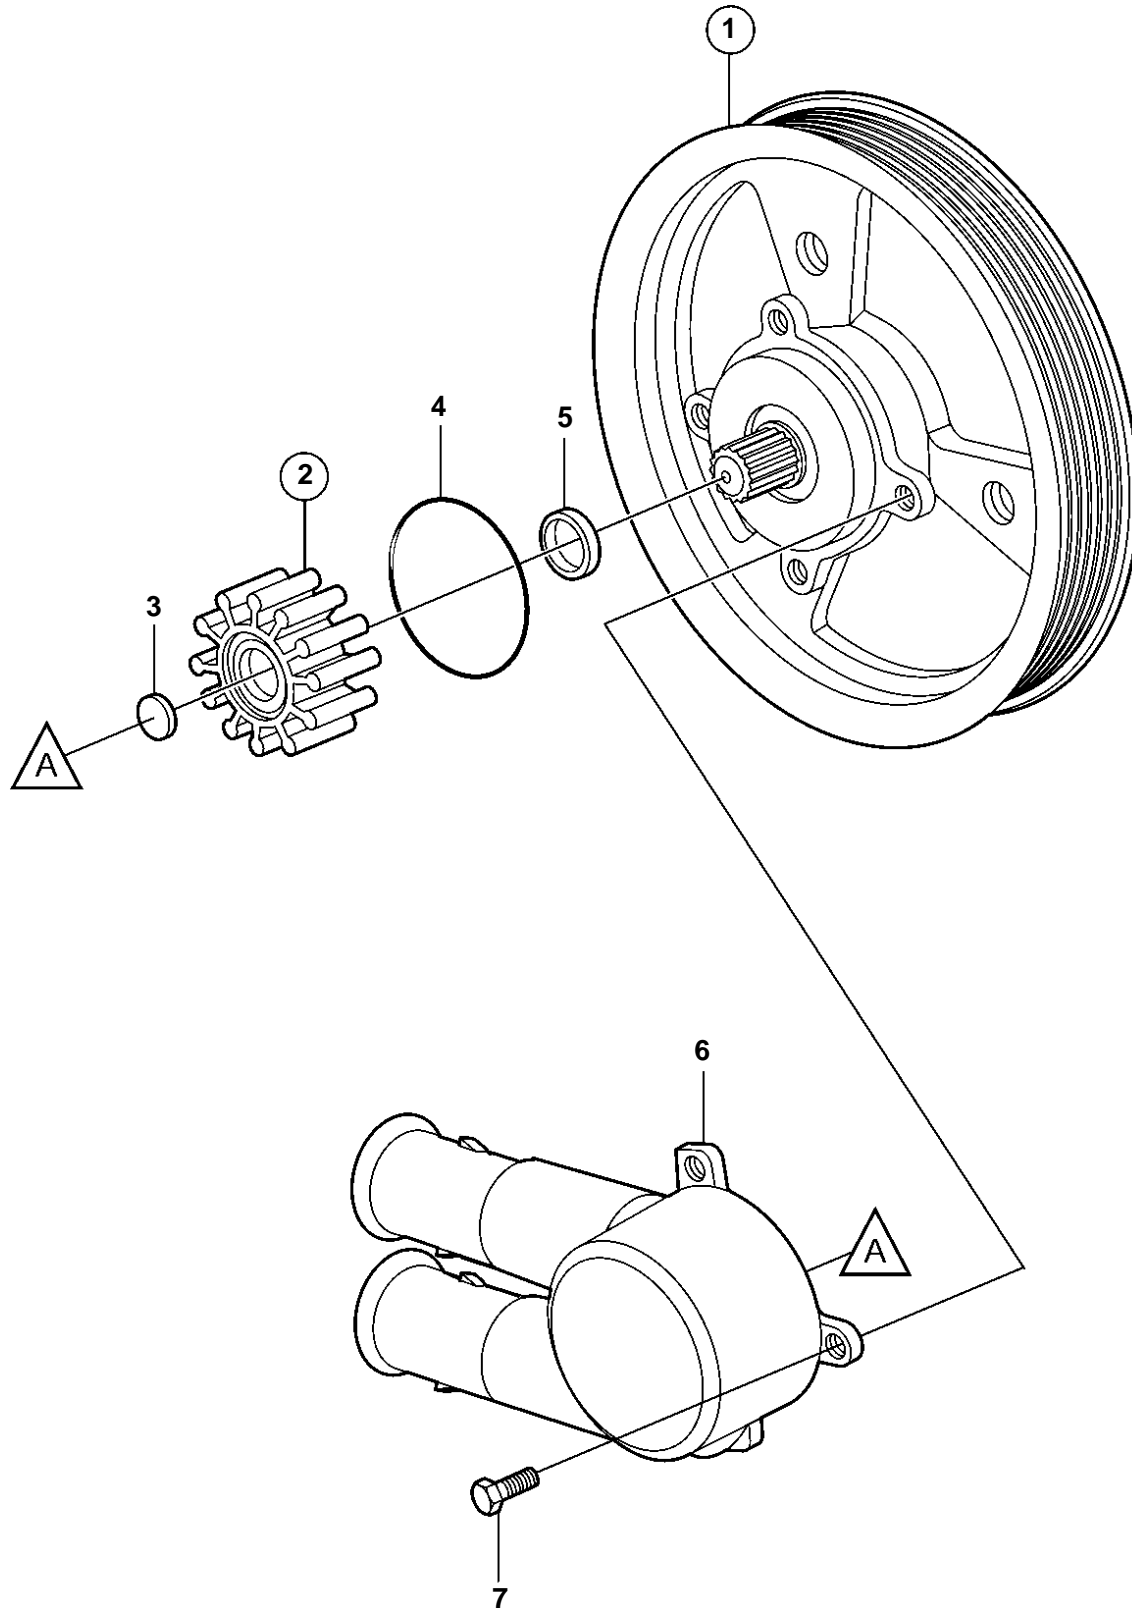

4.3GXi-B, 4.3GXi-BF, 4.3OSi-B, 4.3OSi-BF

4.3GXi-B, 4.3GXi-BF, 4.3OSi-B, 4.3OSi-BF

| REF | PART NO. | QTY | DESCRIPTION | SEE SEC. | NOTES |
|-----|----------|-----|-------------------|-------------|---------------|
| 1 | 3857202 | | Sea water pump | | |
| 2 | 3858256 | 1 | Impeller kit | | |
| | | | Bulletin P-26-6-2 | P-26-6-2-EN | Impeller kits |
| 3 | 827019 | 1 | · Sealing washer | | |
| 4 | 3858938 | 1 | · O-ring | | |
| 5 | 827247 | 1 | Sealing ring | | |
| 6 | 3858115 | 1 | Housing | | |
| 7 | 841693 | 4 | Screw | | |