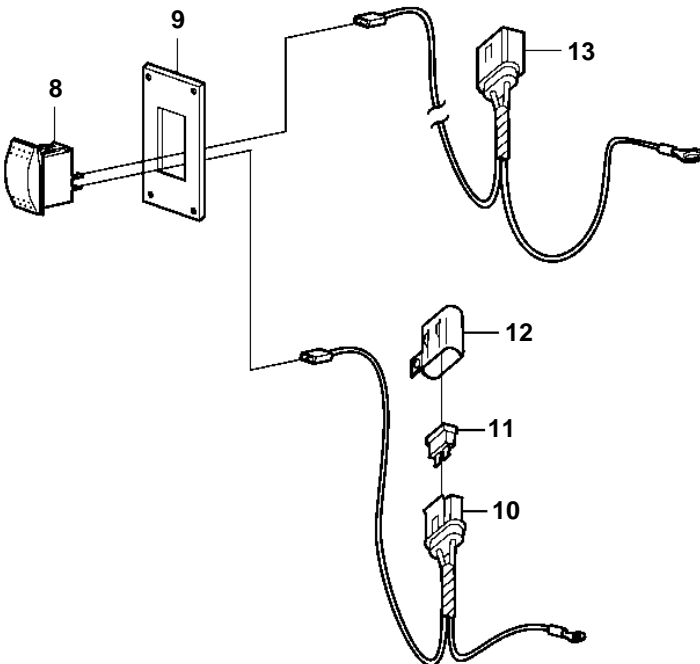

4.30Si-B, 4.30Si-BF

4.3OSi-B, 4.3OSi-BF

REF	PART NO.	QTY	DESCRIPTION	NOTES
1	3862039	1	Tank	
2	3858990	1	• Cap	
3	7741899	1	Decal	
4		1	Hose	CUT
5	3853794	6	Clamp	
6	3587530	1	Filter	
7	3862492	1	Solenoid valve	
8	3862491	1	Switch	
9	3862899	1	Switch plate	BLACK
	3862898	X	Switch plate	WHITE
	3862900	X	Switch plate	WOODGRAIN
10	3862489	1	Wiring harness	
11	983966	1	• Fuse	
12	8072808	1	• Cover	
13	3862890	1	Wiring harness	
14	41103103	X	Neutralizing agent	1 QUART (946ml)
15	41103102	X	Neutralizing agent	1 GALLON (3.78L)
16	3858532	X	Cover	W=0.465" (11.8mm)
	3861999	X	Cover	W=0.300" (7.6mm)