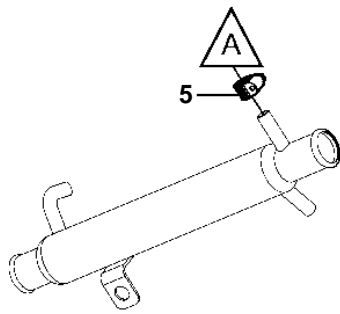

4.30Si-B, 4.30Si-BF

4.3OSi-B, 4.3OSi-BF

REF	PART NO.	QTY	DESCRIPTION	NOTES
1	3862039	1	Tank	
2	3858990	1	• Cap	
3	7741899	1	Decal	
4		1	Hose	CUT
5	3853794	6	Clamp	
6	3587530	1	Filter	
7	3862492	1	Solenoid valve	
8	3862491	1	Switch	
9	3862899	1	Switch plate	BLACK
	3862898	X	Switch plate	WHITE
	3862900	X	Switch plate	WOODGRAIN
10	3862489	1	Wiring harness	
11	983966	1	• Fuse	
12	8072808	1	• Cover	
13	3862890	1	Wiring harness	
14	41103103	X	Neutralizing agent	1 QUART (946ml)
15	41103102	X	Neutralizing agent	1 GALLON (3.78L)
16	3858532	X	Cover	W=0.465" (11.8mm)
	3861999	X	Cover	W=0.300" (7.6mm)