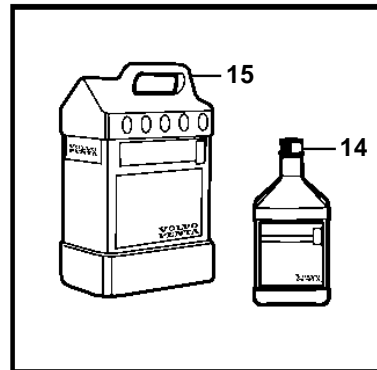

4.30Si-B, 4.30Si-BF

4.3OSi-B, 4.3OSi-BF

REF	PART NO.	QTY	DESCRIPTION	NOTES
1	3862039	1	Tank	
2	3858990	1	• Cap	
3	7741899	1	Decal	
4		1	Hose	CUT
5	3853794	6	Clamp	
6	3587530	1	Filter	
7	3862492	1	Solenoid valve	
8	3862491	1	Switch	
9	3862899	1	Switch plate	BLACK
	3862898	X	Switch plate	WHITE
	3862900	X	Switch plate	WOODGRAIN
10	3862489	1	Wiring harness	
11	983966	1	• Fuse	
12	8072808	1	• Cover	
13	3862890	1	Wiring harness	
14	41103103	X	Neutralizing agent	1 QUART (946ml)
15	41103102	X	Neutralizing agent	1 GALLON (3.78L)
16	3858532	X	Cover	W=0.465" (11.8mm)
	3861999	X	Cover	W=0.300" (7.6mm)