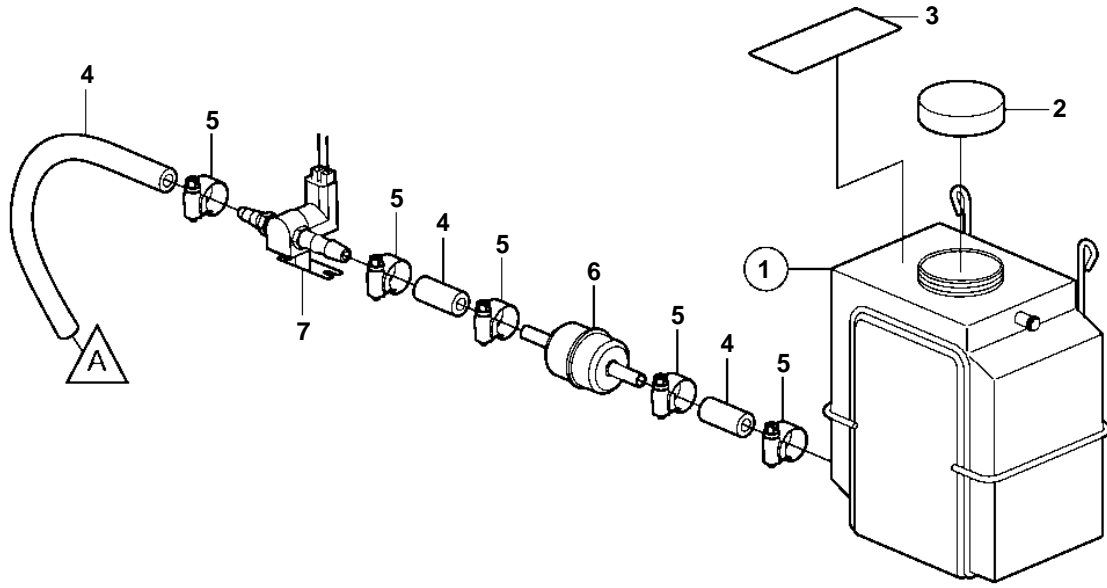

4.30Si-B, 4.30Si-BF

4.3OSi-B, 4.3OSi-BF

REF	PART NO.	QTY	DESCRIPTION	NOTES
1	3862039	1	Tank	
2	3858990	1	• Cap	
3	7741899	1	Decal	
4		1	Hose	CUT
5	3853794	6	Clamp	
6	3587530	1	Filter	
7	3862492	1	Solenoid valve	
8	3862491	1	Switch	
9	3862899	1	Switch plate	BLACK
	3862898	X	Switch plate	WHITE
	3862900	X	Switch plate	WOODGRAIN
10	3862489	1	Wiring harness	
11	983966	1	• Fuse	
12	8072808	1	• Cover	
13	3862890	1	Wiring harness	
14	41103103	X	Neutralizing agent	1 QUART (946ml)
15	41103102	X	Neutralizing agent	1 GALLON (3.78L)
16	3858532	X	Cover	W=0.465" (11.8mm)
	3861999	X	Cover	W=0.300" (7.6mm)