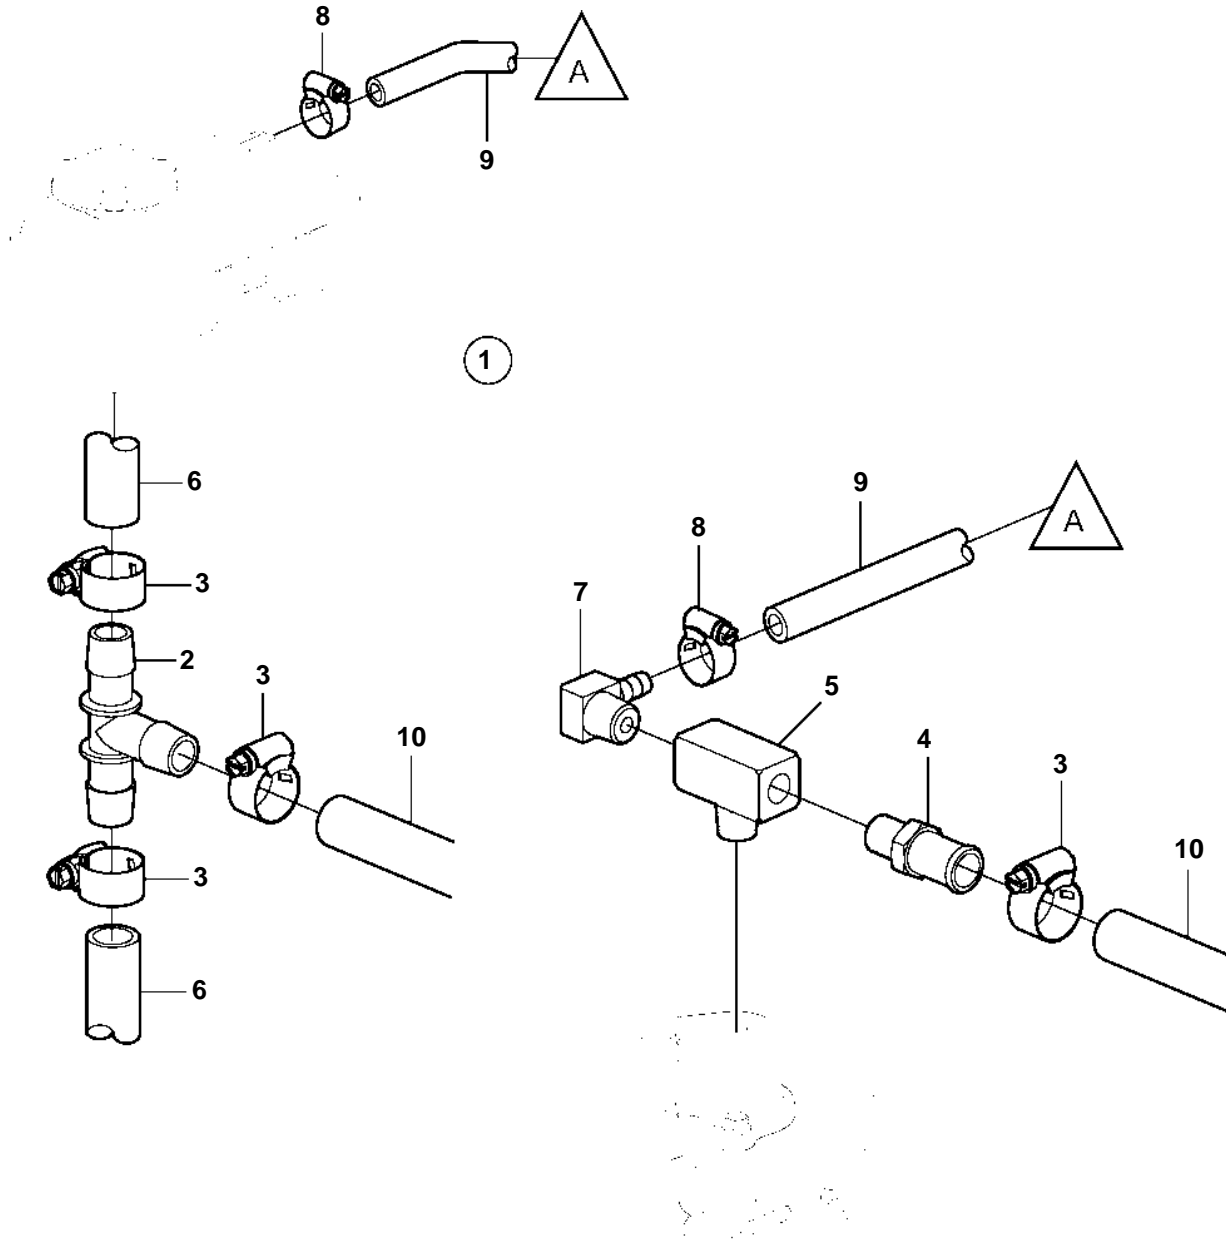

## 4.3GXi-BF, 4.3OSi-BF

REF	PART NO.	QTY	DESCRIPTION	NOTES
1	3860719	1	Hot water output kit	
2	3860613	1	· Fitting	
3	3853780	4	· Clamp	
4	969497	1	· Nipple	
5	3860586	1	· Fitting	
6		1	Hoseexpansion tank	CUT
7	3860585	1	Fitting	
8	3860413	2	Clamp	
9		1	Hose	See page for thermostat housing.
10		X	Hoseheater	NOT INCLUDED IN KIT