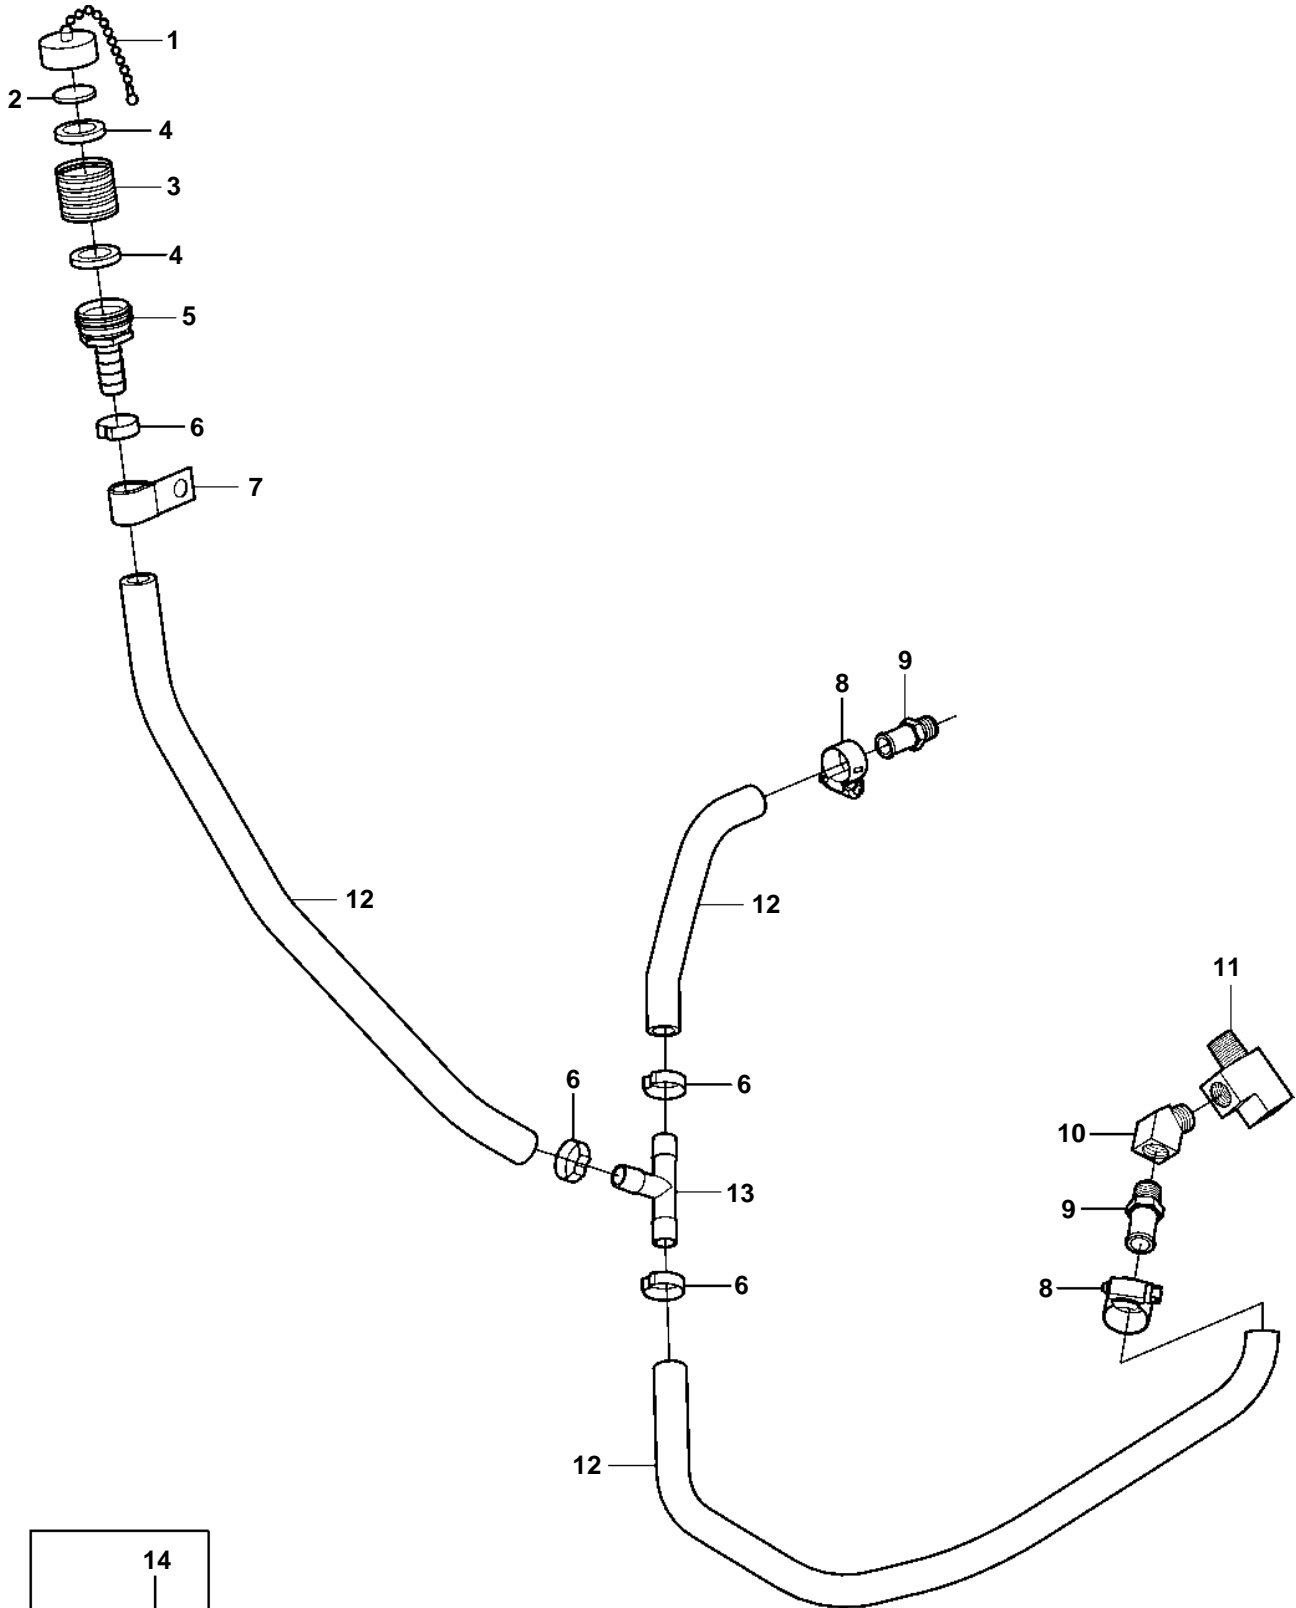

4.3GXi-B, 4.3OSi-B

4.3GXi-B, 4.3OSi-B

REF	PART NO.	QTY	DESCRIPTION	NOTES
1	3853783	1	Cover	
2	3852426	1	Seal	
3	3861960	1	Fitting	
4	3862079	2	Gasket	
5	3858503	1	Fitting	
6	983146	4	Clamp	
7	3852434	1	Clamp	
8	3853794	2	Clamp	
9	3858501	2	Hose nipple	
10	3852489	1	Adapter	
11	3850490	1	Fitting	
12	3857823	2	Hose	L=540mm
	3861916	1	Hose	L=150mm
13	3862000	1	Fitting	
14	3858532	X	Cover	W=0.465" (11.8mm)
	3861999	X	Cover	W=0.300" (7.6mm)