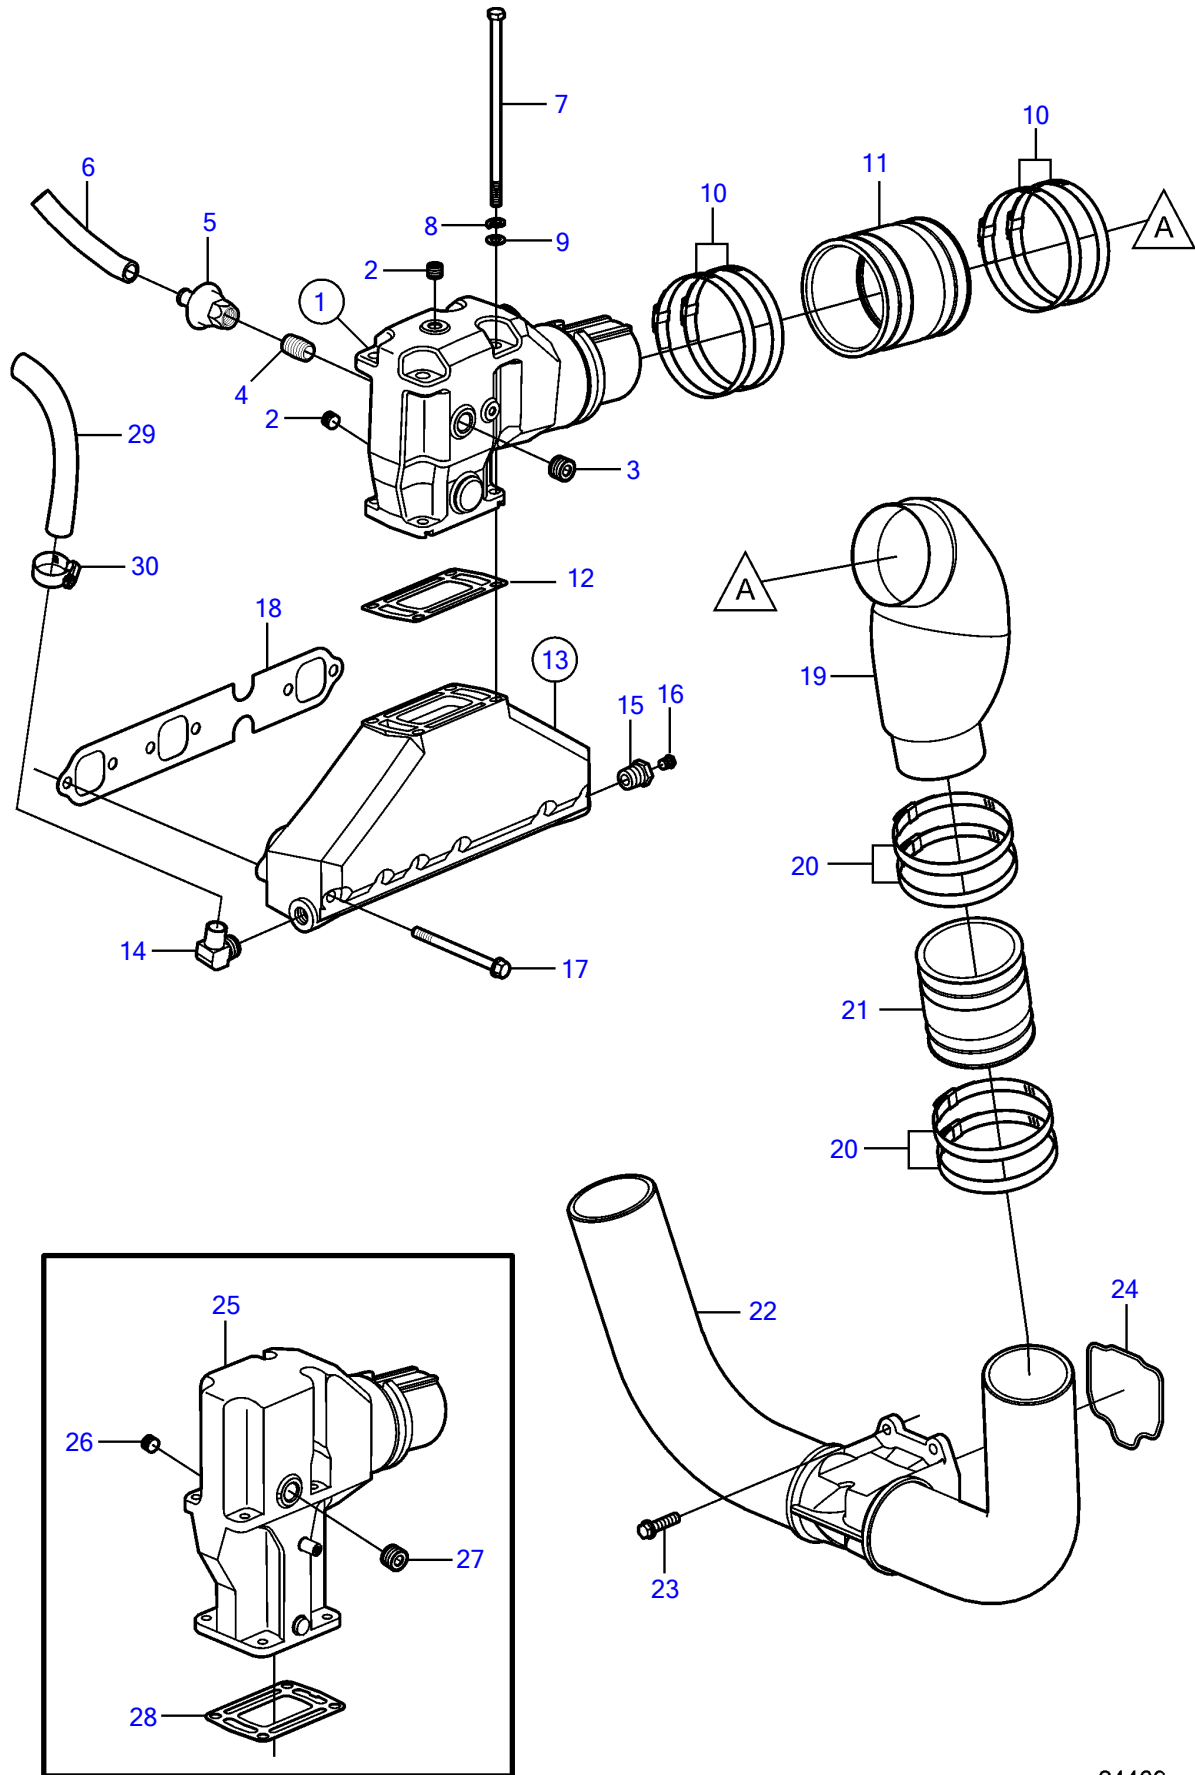

4.3GLPWTC, 4.3GLPWTR, 4.3GSPWTC, 4.3GSPWTR, 4.3GIPWTC, 4.3GIPWTR

4.3GLPWTC, 4.3GLPWTR, 4.3GSPWTC, 4.3GSPWTR, 4.3GIPWTC, 4.3GIPWTR

REF	PART NO.	QTY	DESCRIPTION	SEE SEC.	NOTES
1	3857944	2	Elbow		
			• Bulletin P-25-1-5	P-25-1-5-EN	Riser Extension Kit
2	3850740	4	• Plug		
3	3850999	4	• Plug		
4	3857763	2	Fitting		
5	3857761	2	Valve		
6	(3857178)	2	Hose		Obsolete part
7	3852830	8	Screw		
8	3852002	8	Spring washer		
9	3852058	8	Washer		
10	3853860	8	Hose clamp		
11	3852696	2	Hose		
12	3863191	1	Kit		
		2	• Gasket		
13	3857656	2	Exhaust manifold		
14	3852538	2	• Elbow		
15	3858291	2	• Reduction sleeve		
16	3850802	2	• Plug		
17	3857184	12	Flange screw		
18	3853412	2	Gasket		
19	3854874	2	Exhaust pipe		
20	3853791	8	Hose clamp		
21	3852741	2	Hose		
22	3858873	1	Exhaust pipe		
23	3855472	4	Flange screw		
24	3587651	1	Kit		
			• Bulletin P-25-2-2	P-25-2-2-EN	Y-pipe seal, gas engines 3.00" (76mm)
25	3862904	1	Elbow		
26	3850740	4	• Plug		
27	3850999	4	• Plug		
28	3863191	1	Kit		
29	3857843	2	Hose		
30	3853780	4	Hose clamp		