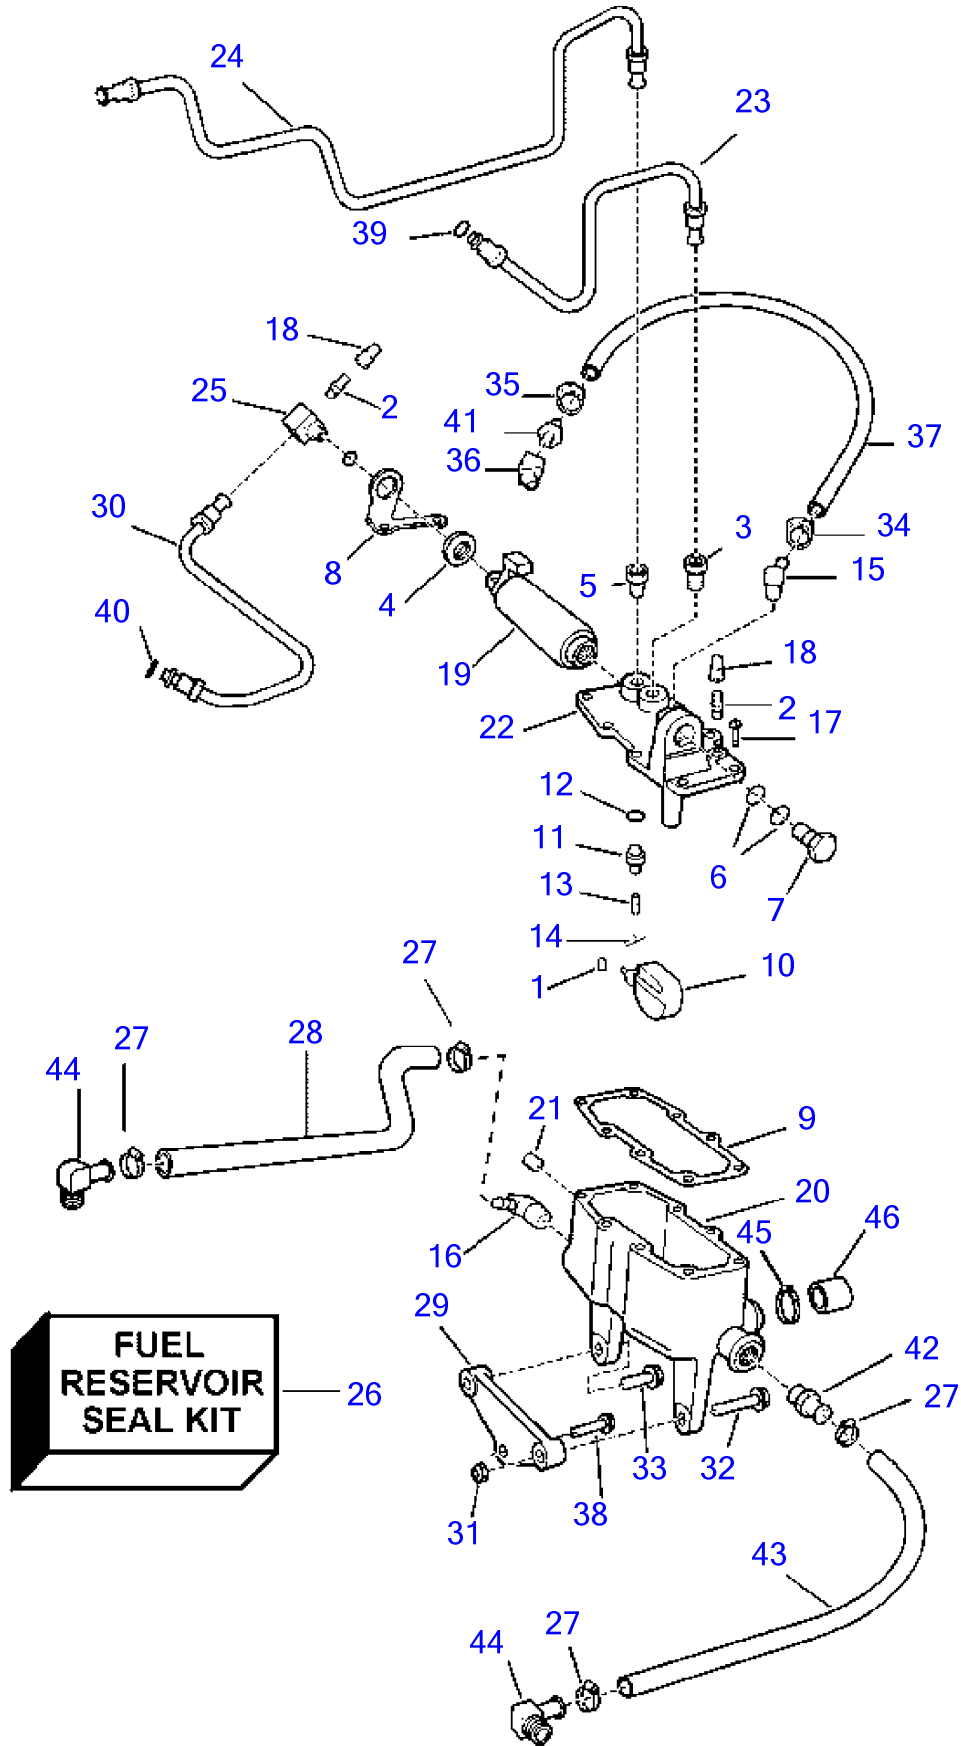

4.3GIPWTC, 4.3GIPWTR, 4.3GIJWTR

GR71902

4.3GIPWTC, 4.3GIPWTR, 4.3GIJWTR

REF	PART NO.	QTY	DESCRIPTION	NOTES
1	(3852034)	1	Retainer, float pin	Obsolete part
2	(3854152)	2	Valve, reservoir assy, hp pump fitting	Obsolete part
3	3852462	1	Fitting, fuel line to reservoir	
4	3852481	1	Grommet, fuel pump to cover	Reservoir assy
5	3852017	1	Adapter, fuel line	LP pump to reservoir
6	3853642	2	O-ring, retainer, fuel pump	Part of engine gasket kit
7	(3853572)	1	Retainer, fuel pump to cover	Obsolete part, Reservoir assy
8	(3853573)	1	Bracket, fuel pump grommet	Obsolete part, Reservoir assy
9	3857728	1	Gasket, cover	Reservoir assy
10	(3853575)	1	Float, reservoir assy	Obsolete part
11	3853576	1	Spring seat, float needle	Reservoir assy
12	(3853577)	1	Gasket, float needle seat	Obsolete part, Reservoir assy
13	3853578	1	Needle, float	Reservoir assy
14	3853579	1	Clip, needle to float	Reservoir assy
15	3853597	1	Elbow, vent, reservoir to intake	
16	(3852480)	1	Elbow, reservoir to thermostat hsg	Obsolete part
17	(3853606)	8	Screw, cover to reservoir	Obsolete part, Reservoir assy
18	3853616	2	Protective cap, pressure valve	
19	3857650	1	Fuel pump, high pressure	
20	3854149	1	Reservoir	
21	(3852167)	1	• Plug, reservoir drain	Obsolete part
22	(3854405)	1	Cardboard tube, reservoir assy	Obsolete part
23	(3854773)	1	Tube, tBI to reservoir	Obsolete part
24	3858222	1	Fuel pipe, lp pump to reservoir	
25	3854924	1	Fitting, hp fuel pump	
26	(3850374)	1	Kit, fuel reservoir	Obsolete part
27	3853794	4	Hose clamp	
28	943367	1	Rubber hose, thermostat hsg to reservoir	
29		1	reservoir to flywheel hsg	
30	3854775	1	Tube, HP fuel pump to TBI	
31	3850657	1	Nut, reservoir & bracket to flywheel hsg	
32	3852957	1	Screw, reservoir & bracket to flywheel hsg	
33	(3853558)	1	Screw, reservoir to bracket	Obsolete part
34	3852170	1	Clamp, hose to pulse limiter	
35	3852529	1	Hose clamp, hose to pulse limiter	
36	3852503	1	Elbow, pulse limiter to adapter	
37	(3854870)	1	Hose, reservoir to pulse limiter	Obsolete part
38	(3853262)	1	Screw, bracket, flywheel hsg to engine	Obsolete part, WTC
	965220	1	Flange screw, bracket, flywheel hsg to engine	WTR
39	3850423	1	O-ring, fuel line to fuel regulator	
40	3850424	1	O-ring, fuel line to fuel rail	
41	3852225	1	Impulse limiter	
42	3856449	1	Fitting, reservoir, port nipple	
43	943367	1	Rubber hose, reservoir to riser	
44	3853598	2	Elbow, riser, thermostat housing	
45	3852602	2	Hose clamp, cap to reservoir assy	
46	3852476	2	Cardboard tube, reservoir cap	