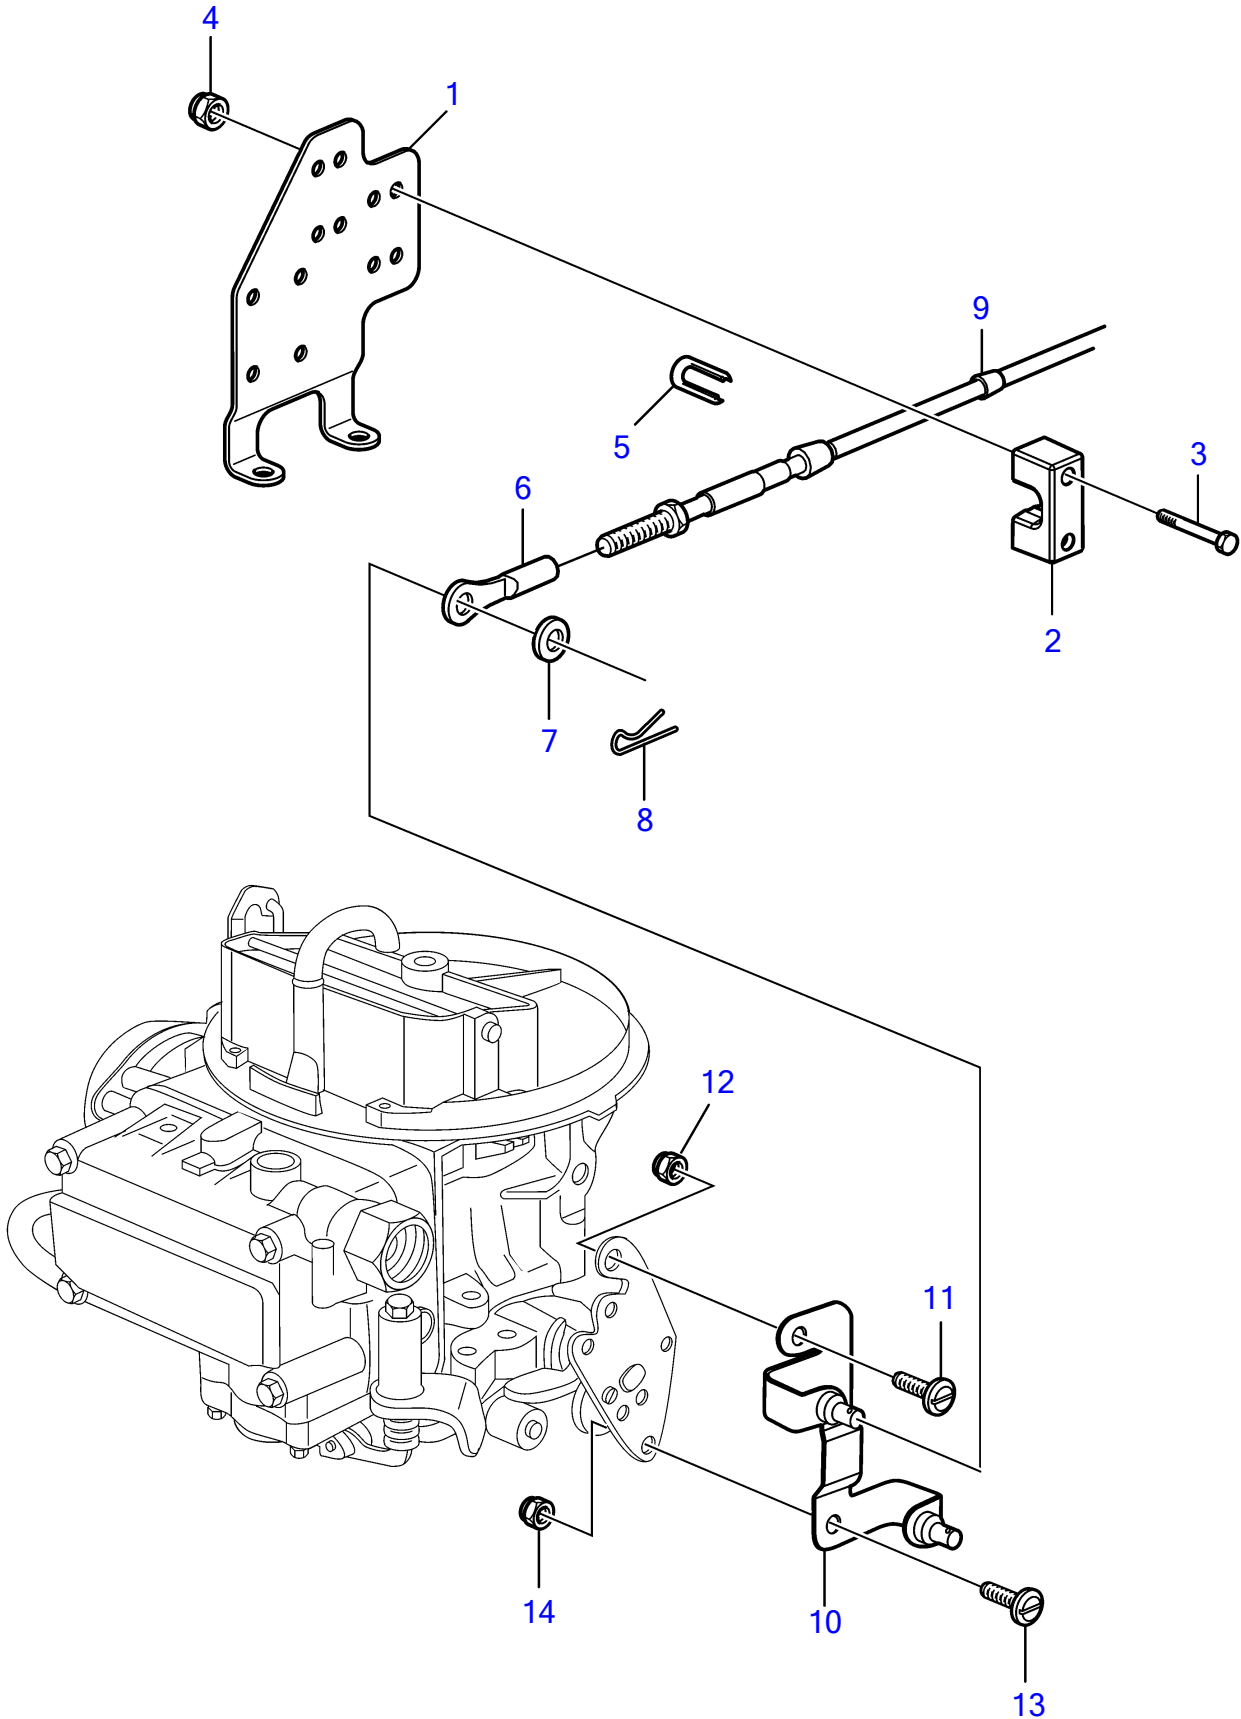

4.3GLPWTC, 4.3GLPWTR, 4.3GSPWTC, 4.3GSPWTR, 4.3GSJWTR

4.3GLPWTC, 4.3GLPWTR, 4.3GSPWTC, 4.3GSPWTR, 4.3GSJWTR

REF	PART NO.	QTY	DESCRIPTION	NOTES
1	3860811	1	Bracket	
2	3850266	1	Anchor	
3	(3852048)	1	Screw	Obsolete part
4	3852118	1	Nut	
5	3852019	1	Retainer	
6	3850941	1	Adapter	
7	3852193	1	Washer	
8	3852052	1	Split pin	
9		X	Cable	
10	3850232	1	Intermediate lever	
11	(3850415)	1	Screw	Obsolete part
12	(3853758)	1	Nut	Obsolete part
13	(3852154)	1	Screw	Obsolete part
14	(3854468)	1	Lock nut	Obsolete part