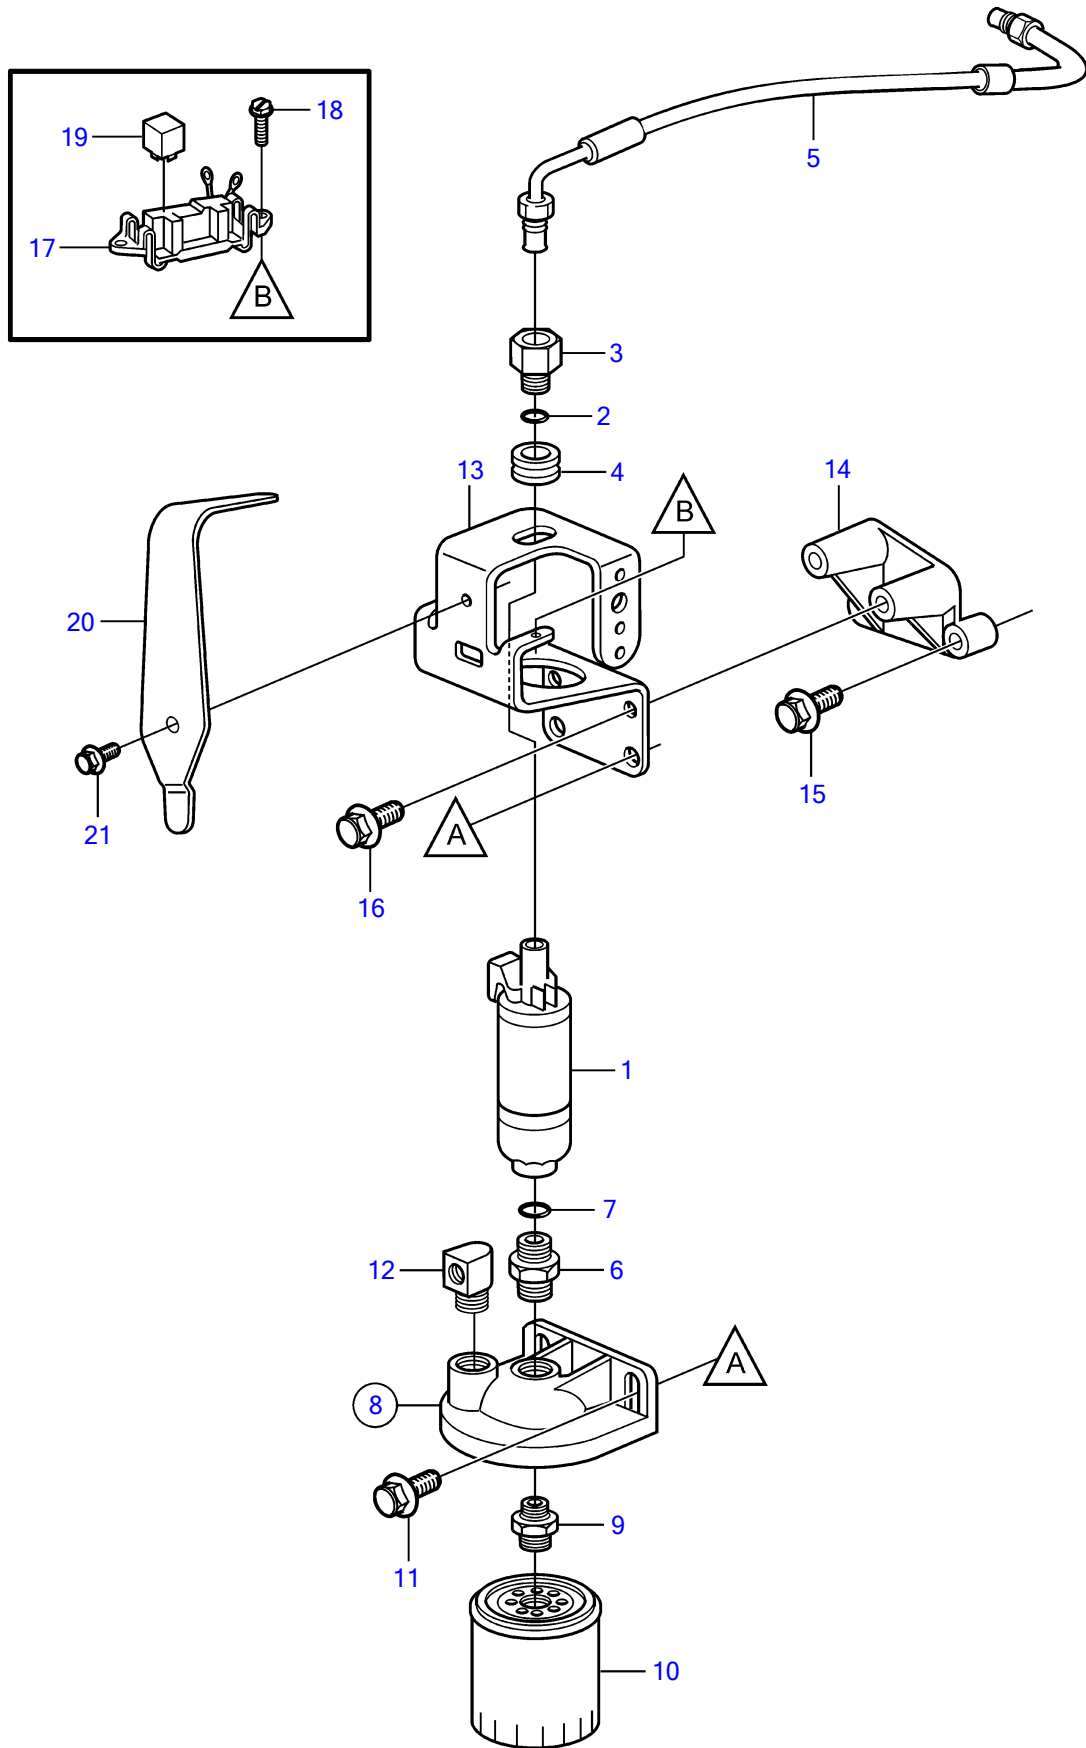

4.3GLPWTC, 4.3GLPWTR, 4.3GSPWTC, 4.3GSPWTR, 4.3GIPWTC, 4.3GIPWTR, 4.3GIJWTR, 4.3GSJWTR

4.3GLPWTC, 4.3GLPWTR, 4.3GSPWTC, 4.3GSPWTR, 4.3GIPWTC, 4.3GIPWTR, 4.3GIJWTR, 4.3GSJWTR

REF	PART NO.	QTY	DESCRIPTION	SEE SEC.	NOTES
1	3858261	1	Fuel pump		
2	3850820	1	O-ring		
3	856954	1	Nipple		
4	3858345	1	Grommet		
5	3858220	1	Fuel pipe		GL, GS
	3858222	1	Fuel pipe		Gi/GSi
6	3853493	1	Fitting		
7	3850819	1	• O-ring		
8	(3850861)	1	Kit		Obsolete part
9		1	• Connector		
10	3862228	1	• Fuel filter		
			• Bulletin P-23-3-4	P-23-3-4-EN	High Capacity Fuel Filter, Gas
			• Bulletin p-18-8-1	p-18-8-1-EN	Volvo Penta Ethanol Fuel treatment
11	(3853557)	2	Flange screw		Obsolete part
12	(3852013)	1	Elbow		Obsolete part
13	(3858233)	1	Bracket		Obsolete part
14	(3853310)	1	Bracket		Obsolete part
15	3853326	2	Flange screw		
16	3853266	2	Flange screw		
17	(3852210)	1	Bracket		Obsolete part, Included in engine harness
18	3852208	2	Screw		
19	3857533	1	Relay		Included in engine harness
20	3858255	1	Bracket		
21	3857938	1	Screw		