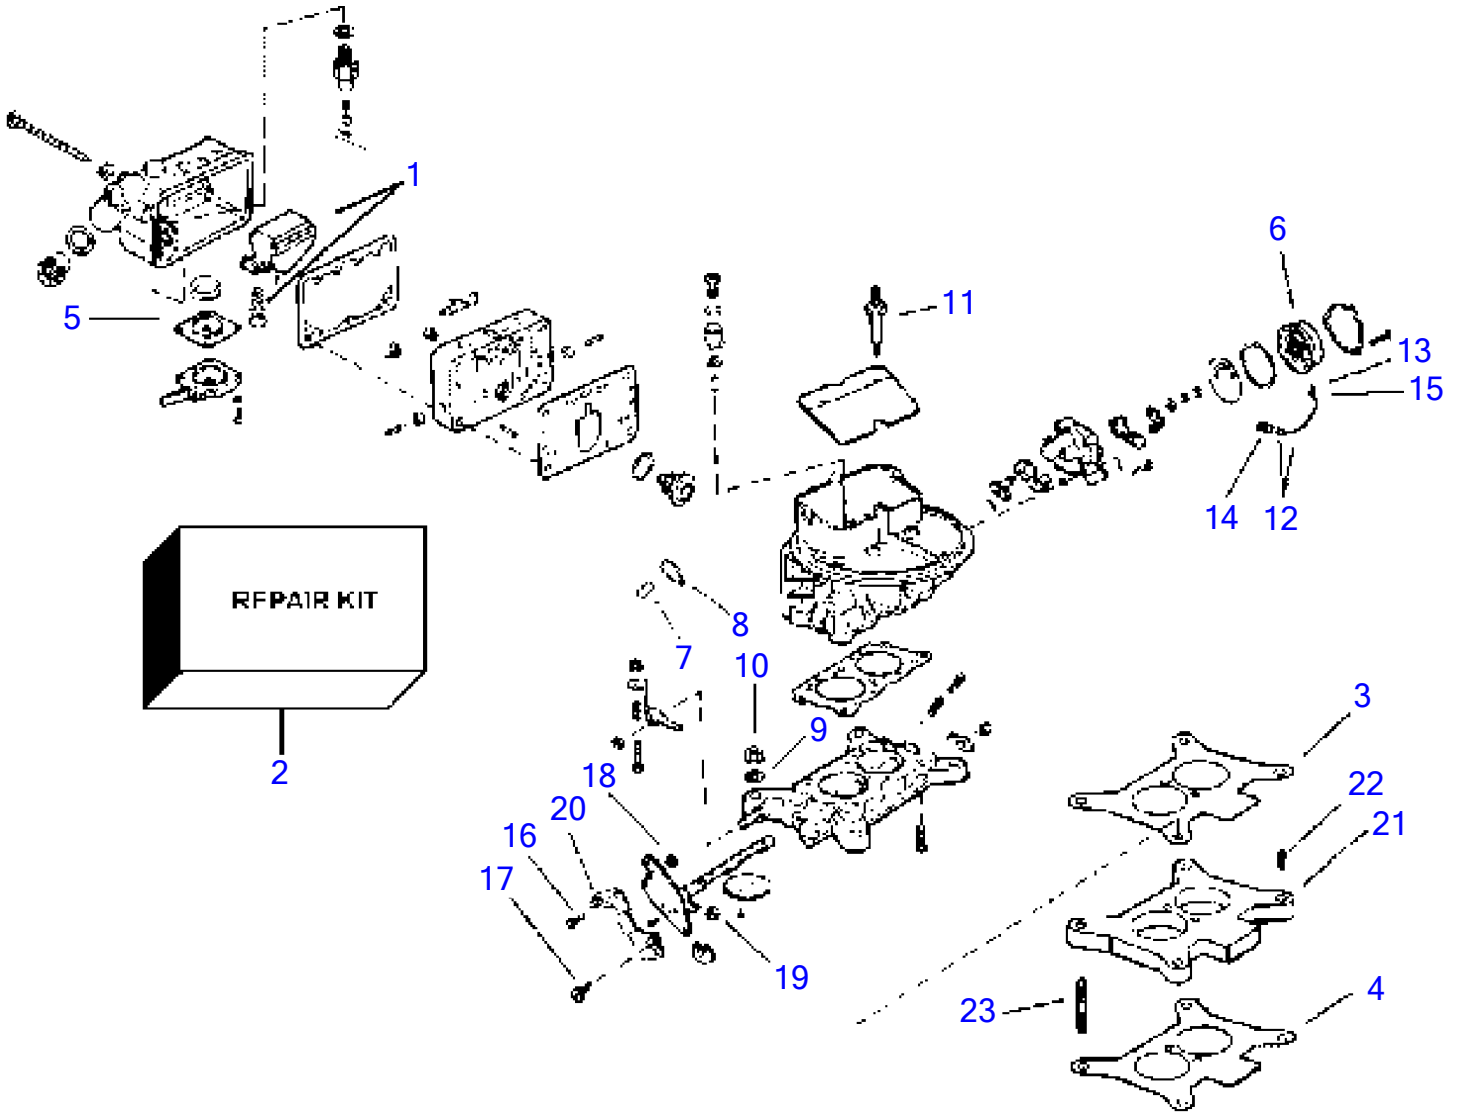

4.3GLPWTC, 4.3GLPWTR

GR71862

4.3GLPWTC, 4.3GLPWTR

REF	PART NO.	QTY	DESCRIPTION	NOTES
1	3858331	1	Carburetor kit	Unnumbered parts serviced at assembly level only.
	(3853575)	1	• Float	Obsolete part
2	3854347	1	• Repair kit	
3	3853280	1	• • Gasket, carburetor to adapter	Part of engine gasket kit
4	3853279	1	• • Gasket, adapter to manifold	Part of engine gasket kit
5	(3854257)	1	• • Diaphragm, accelerator pump	Obsolete part
6	(3853992)	1	• Choke	Obsolete part
7	3852082	1	• Cardboard tube, nipple, carburetor	
8	(3852158)	1	• Cable tie, nipple	Obsolete part
9	(3852191)	1	Washer, electric choke	Obsolete part, Ground
10	3852142	4	Nut, stud, carburetor to adapter	
11	3853560	1	Stud, flame arrestor & cover to carburetor	
12	(3853845)	1	Cable, electric choke	Obsolete part, Ground
13	(3854258)	1	• Terminal, 0.250	Obsolete part
14	(3852037)	1	• Terminal, 0.312	Obsolete part
15	(3854259)	1	• Cover, terminal	Obsolete part
16	(3850415)	1	Screw, throttle lever to carburetor	Obsolete part
17	(3852154)	1	Screw, throttle lever to carburetor	Obsolete part
18	(3853758)	1	Nut, throttle lever	Obsolete part
19	3852420	1	Nut retainer, throttle lever	
20	3850232	1	Intermediate lever, carburetor	
21	(3850056)	1	Adapter, carburetor to intake manifold	Obsolete part
22	3852864	4	Screw, adapter, carburetor to intake manifold	
23	3853373	4	Stud, carburetor to adapter	