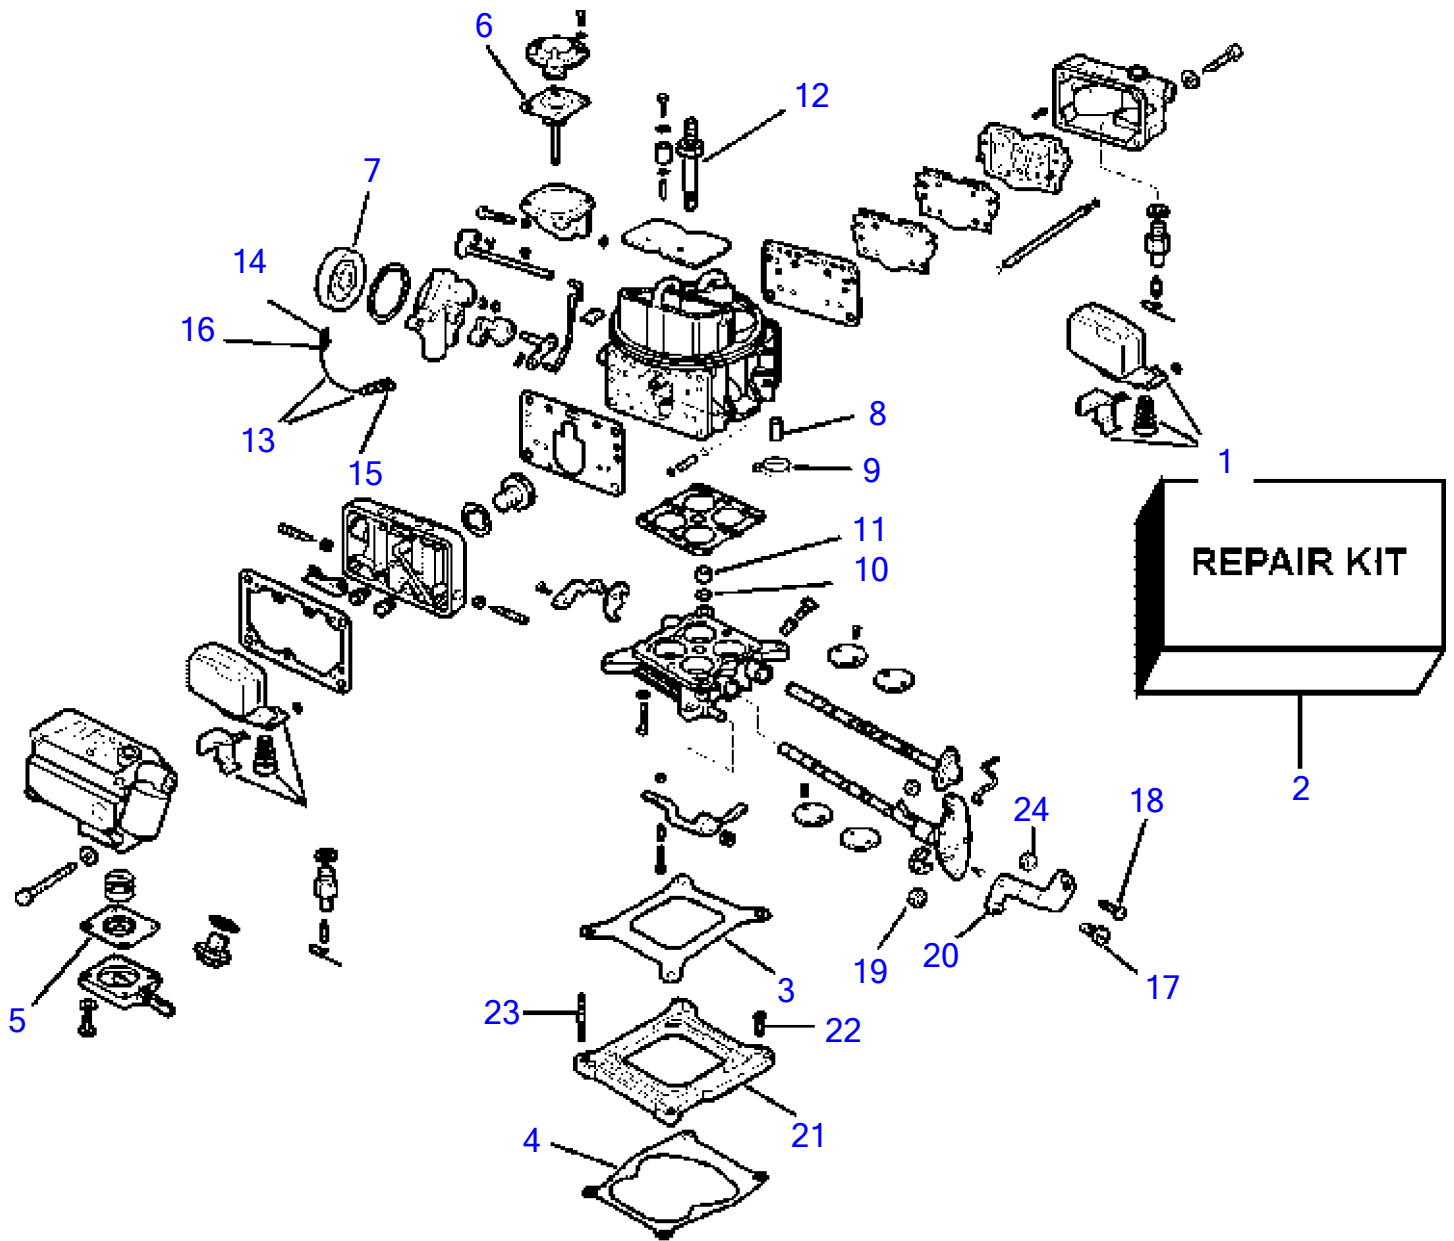

4.3GSPWTC, 4.3GSPWTR, 4.3GSJWTR

GR71860

4.3GSPWTC, 4.3GSPWTR, 4.3GSJWTR

REF	PART NO.	QTY	DESCRIPTION	NOTES
1	3858333	1	Carburetor kit	Unnumbered parts serviced at assembly level only.
	(3853575)	1	• Float	Obsolete part
2	(3854341)	1	• Kit	Obsolete part
3	3853497	1	• • Gasket, carburetor to adapter	Part of engine gasket kit
4	(3852437)	1	• • Gasket, adapter, carburetor to intake manifold	Obsolete part, Part of engine gasket kit
5	(3854257)	1	• Diaphragm, accelerator pump	Obsolete part
6	(3853991)		• Diaphragm	Obsolete part, As required
7	(3853992)	1	• Choke	Obsolete part
8	3852082	1	• Cardboard tube, nipple, carburetor	
9	(3852158)	1	• Cable tie, cap, nipple, carburetor assy	Obsolete part
10	(3852191)	1	Washer, electric choke lead	Obsolete part, Ground
11	3852142	4	Nut, stud, carburetor to adapter	
12	3853560	1	Stud, flame arrestor & cover to carburetor	
13	(3853845)	1	Cable, electric choke	Obsolete part, Ground
14	(3854258)	1	• Terminal, 0.250	Obsolete part
15	(3852037)	1	• Terminal, 0.312	Obsolete part
16	(3854259)	1	• Cover, terminal	Obsolete part
17	(3852154)	1	Screw, throttle lever to carburetor	Obsolete part
18	(3850415)	1	Screw, throttle lever	Obsolete part
19	3852420	1	Nut retainer, throttle lever	
20	(3850217)	1	Intermediate lever, carburetor	Obsolete part
21	3853277	1	Adapter, carburetor to intake manifold	
22	3852864	4	Screw, adapter, carburetor to intake manifold	
23	3853276	4	Stud, carburetor to adapter	
24	(3853758)	1	Nut, screw, throttle lever	Obsolete part