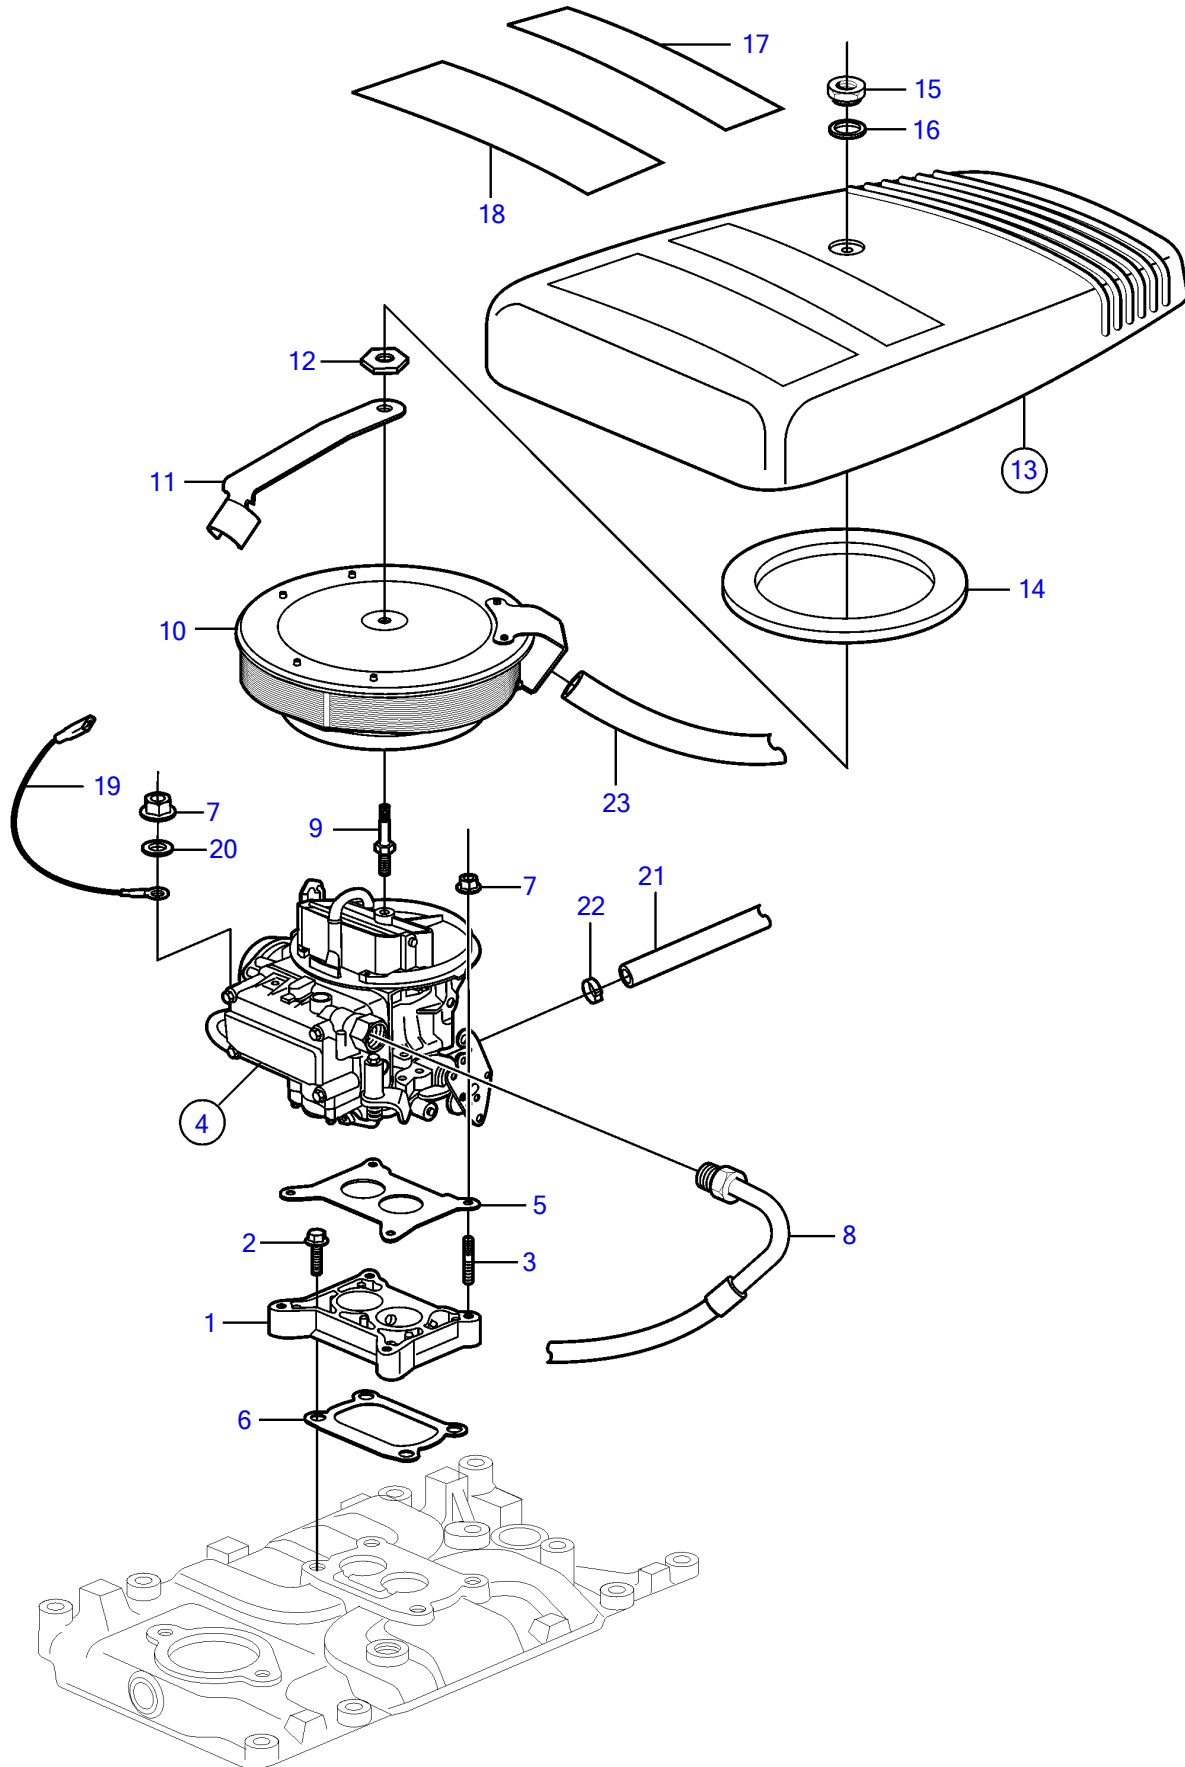

4.3GLPWTC, 4.3GLPWTR

## 4.3GLPWTC, 4.3GLPWTR

REF	PART NO.	QTY	DESCRIPTION	NOTES
1	(3850056)	1	Adapter	Obsolete part
2	3852864	4	Screw	
3	3853373	4	Stud	
4	3858331	1	Carburetor kit	
5	3853280	1	• Gasket	
6	3853279	1	• Gasket	
7	3852142	4	Nut	
8	3858220	1	Fuel pipe	
9	3853560	1	Stud	
10	(3856862)	1	Flame shield	Obsolete part
11	(3852695)	2	Connector	Obsolete part
12	(3853561)	1	Nut	Obsolete part
13	(3850510)	1	Cover	Obsolete part
14	(3850458)	1	• Pad	Obsolete part
15	3852749	1	Nut	
16	3852007	1	Washer	
17	(3854980)	1	Decal	Volvo Penta, Obsolete part
18	3854982	1	Decal	4.3GL
19	(3853845)	1	Cable	Obsolete part
20	(3852191)	1	Washer	Obsolete part
21	(3854904)	1	Hose	Obsolete part, Crankcase ventilation
22	982663	2	Hose clamp	
23	3852435	1	Hose	To valve cover