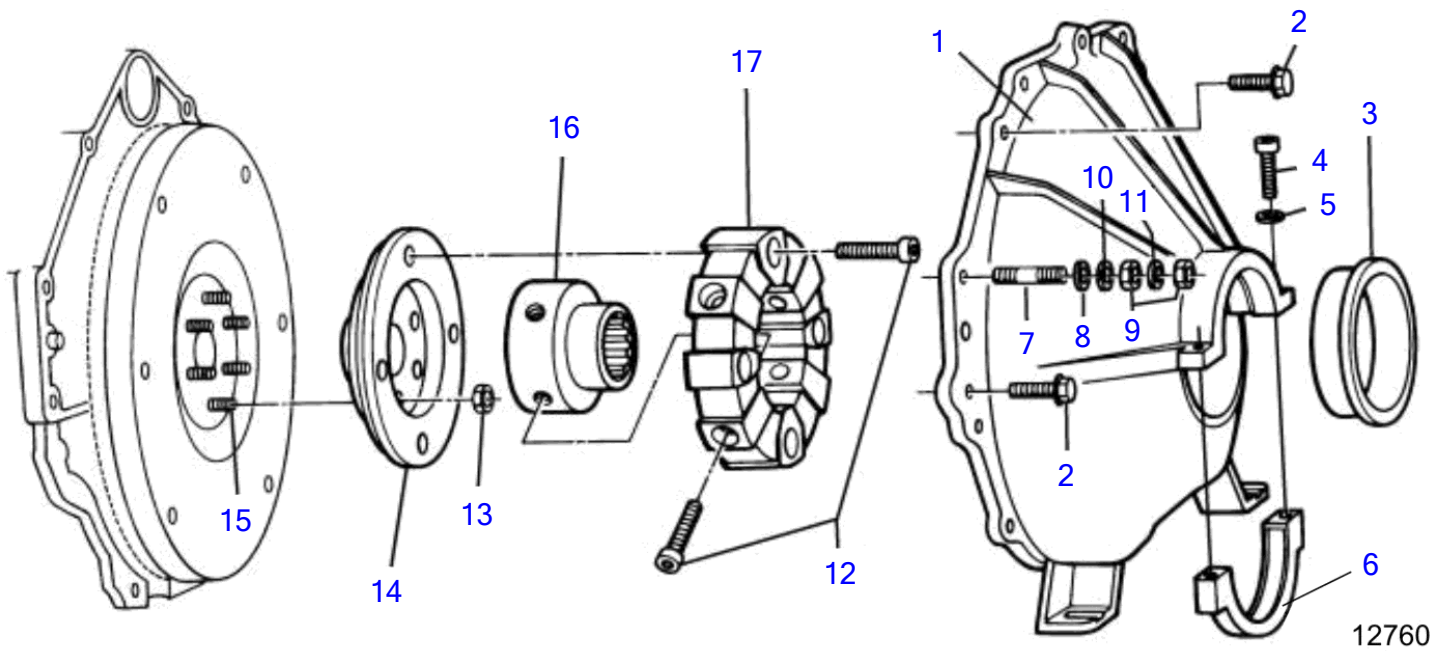

4.3GIJWTR, 4.3GSJWTR

4.3GIJWTR, 4.3GSJWTR

REF	PART NO.	QTY	DESCRIPTION	NOTES
1	3858066	1	Flywheel housing	
2	3853266	1	Flange screw, flywheel housing to engine	Port; WTC
	968233	1	Flange screw, flywheel housing to engine	Port; WTR
	3853326	3	Flange screw, flywheel housing to engine	WTC
	946472	3	Flange screw, flywheel housing to engine	WTR
3	3855641	1	Rubber ring	
4	959243	2	Hex. socket screw, flywheel hsg to pump hsg	
5	3852002	2	Spring washer	
6	3855457	1	Clamp	
7	3850571	2	Stud, flywheel housing to engine	Ground; WTC
	3857937	2	Stud, flywheel housing to engine	Ground; WTR
8	3852058	2	Washer, ground stud, flywheel hsg	WTC
	944633	2	Washer, ground stud, flywheel hsg	WTR
9	(3852065)	4	Nut, ground	Obsolete part, WTC
	971071	4	Hexagon nut, ground	WTR
10	3852002	2	Spring washer, stud, flywheel housing	WTC
	3852046	2	Spring washer, stud, flywheel housing	WTR
11	(3852070)	2	Washer, ground stud, flywheel housing	Obsolete part, WTC
	940147	2	Toothed washer, ground stud, flywheel housing	WTR
12	968004	8	Hex. socket screw, m14 x 40	
13	3853273	6	Nut, flywheel & flange	
14	(3858464)	1	Flange	Obsolete part
15	3853274	6	Stud, flywheel, adapter flange to crankshaft	
16	3855752	1	Hub	
17	(3855459)	1	Rubber damper	Obsolete part