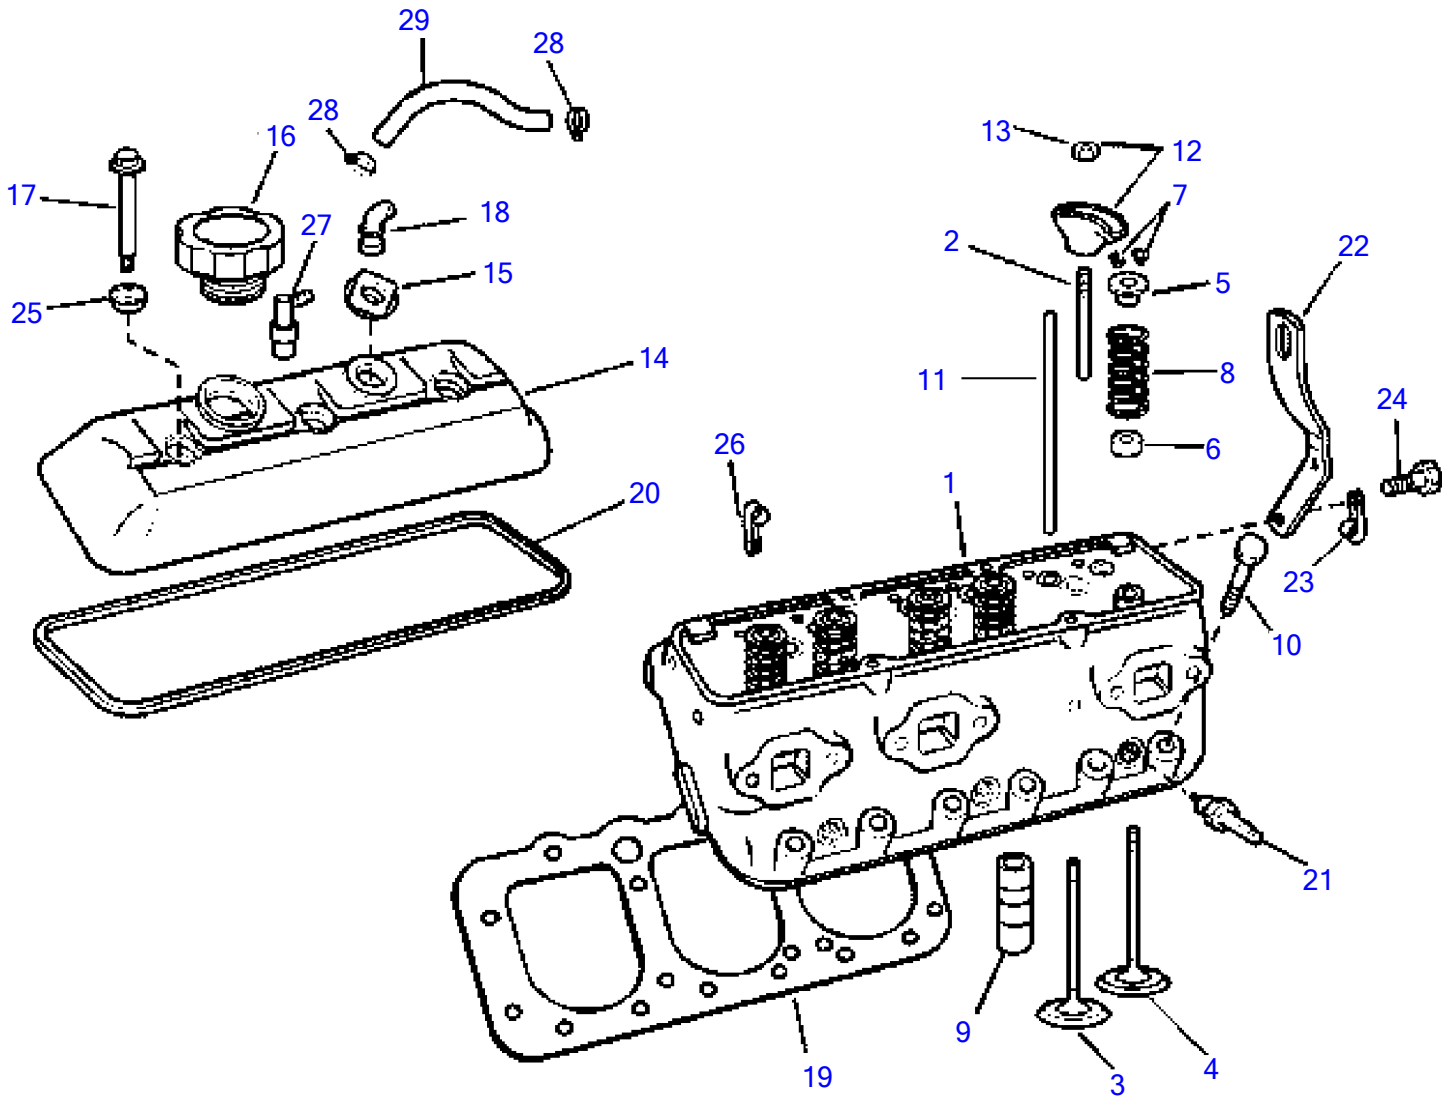

4.3GLPWTC, 4.3GLPWTR, 4.3GSPWTC, 4.3GSPWTR, 4.3GIPWTC, 4.3GIPWTR, 4.3GIJWTR, 4.3GSJWTR

GR71916

4.3GLPWTC, 4.3GLPWTR, 4.3GSPWTC, 4.3GSPWTR, 4.3GIPWTC, 4.3GIPWTR, 4.3GIJWTR, 4.3GSJWTR

REF	PART NO.	QTY	DESCRIPTION	NOTES
1	3855813	2	Cylinder head	Repl by 3859069
	3859069	1	Cylinder head	
2	3850844	6	Stud, rocker arm	
3	3855810	6	Valve, intake	Standard
4	3855808	6	Valve, exhaust	Standard
	3855809	6	Valve, 0.030 in. os	
5	3855816	6	Valve cap, intake valve spring	
6	3857648	6	Valve stem seal, exhaust	
	3855814	6	Valve stem seal, intake	
7	3855823	24	Valve cotter, valve stem	
8	3855815	12	Valve spring	
9	3855811	12	Valve tappet	
10	3856124	10	Bolt	L=1.62" (41mm)
	3856123	4	Bolt	L=3 1/16" (78mm)
	3856122	10	Bolt	L=3 51/64" (96mm)
11	3856118	12	Push rod, rocker arm	
12	3854943	12	Kit	
13	3853649	12	• Nut, rocker arm	
14	3854949	1	Valve cover, port	
	3854948	1	Valve cover, starboard	
15	3854947	2	• Grommet, valve cover	
16	3854944	1	Oil filler cap	
17	3854946	6	Bolt, valve cover	
18	3852104	1	Elbow, valve cover	
19	3854299	2	Cylinder head gasket, cylinder head	
20	3854942	2	Gasket, valve cover	Part of engine gasket kit
21	3856759	1	Spark plug kit, 6-pack	
	3851858	1	Spark plug kit, 24-pack	
22	3853311	2	Bracket	Port; rear
23	3852092	1	Attaching clamp, engine cable to cylinder head	
24	(3853557)	2	Flange screw, lift bracket to cylinder head	Obsolete part, Lower
	3853326	1	Flange screw, lift bracket to cylinder head	Front, upper
	3853266	1	Flange screw, lift bracket to cylinder head	Rear, upper
25	3855020	2	Grommet, valve cover screw	
26	(3852146)	1	Clamp, starter leads to lift bracket	Obsolete part
27	3856884	1	Valve	
28	3852529	1	Hose clamp, PCV hose	
29	(3854904)	1	Hose	Obsolete part, Cut to length