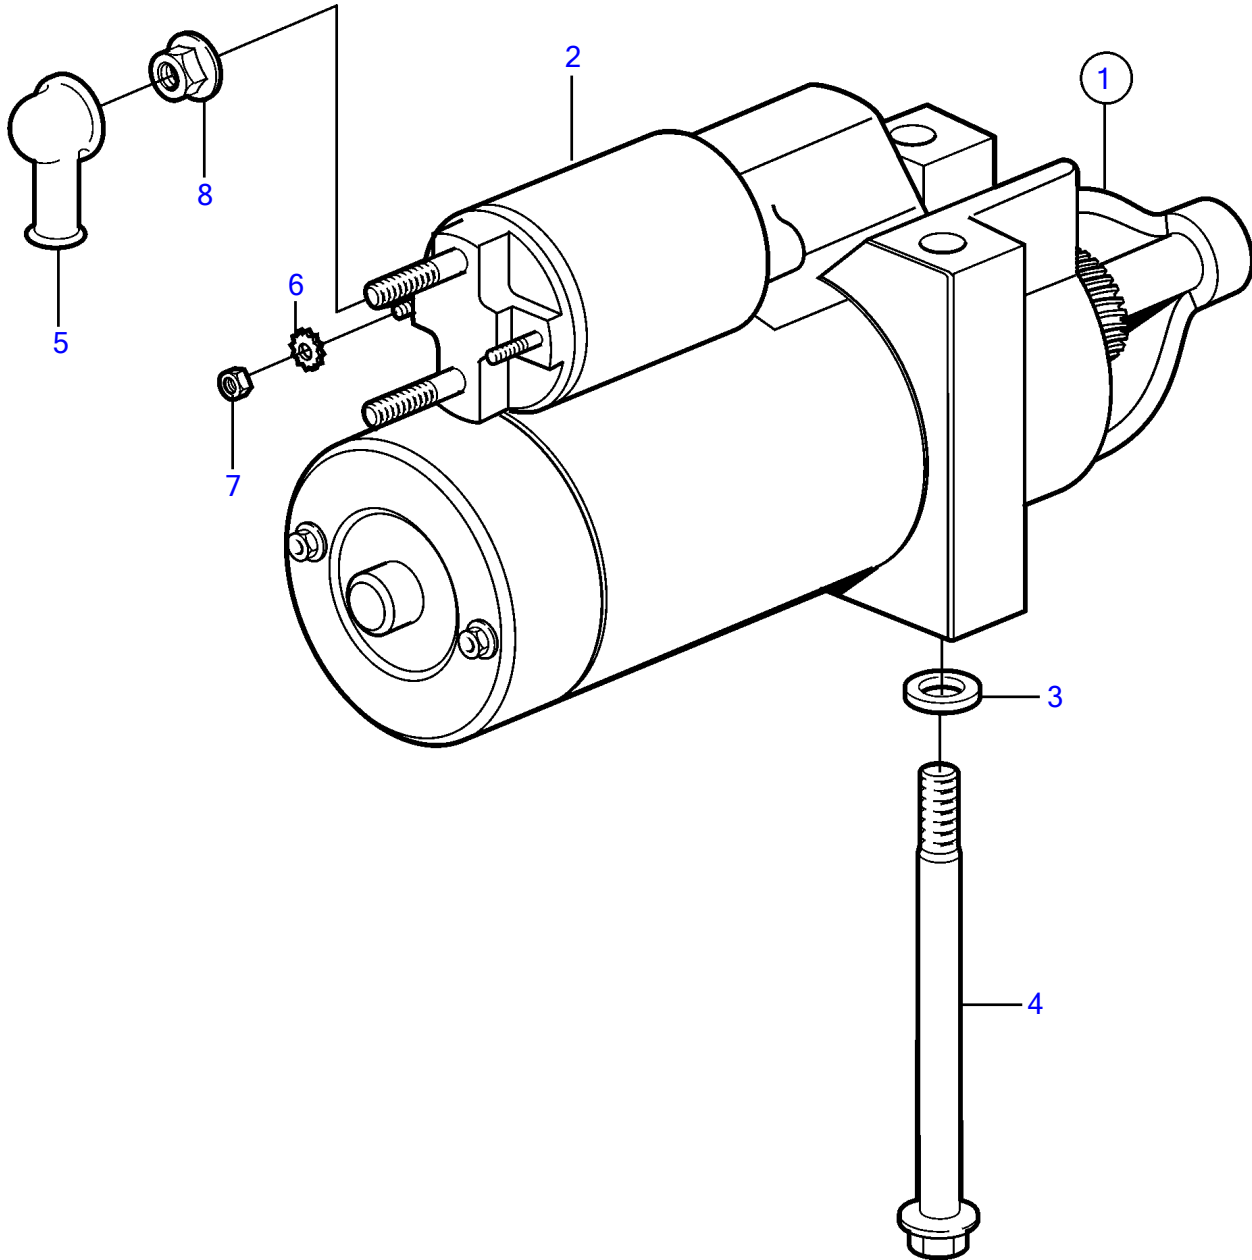

4.3GLPWTC, 4.3GLPWTR, 4.3GSPWTC, 4.3GSPWTR, 4.3GIPWTC, 4.3GIPWTR, 4.3GIJWTR, 4.3GSJWTR

4.3GLPWTC, 4.3GLPWTR, 4.3GSPWTC, 4.3GSPWTR, 4.3GIPWTC, 4.3GIPWTR, 4.3GIJWTR, 4.3GSJWTR

REF	PART NO.	QTY	DESCRIPTION	NOTES
1	3856004	1	Starter motor	
2	3850216	1	• Solenoid	
3	3854496	2	Washer	
4	3857936	2	Screw	WTR
	3854752	2	Screw	WTC
5	3852487	1	Trunk	
6	3852520	1	Washer	
7	3852518	1	Nut	
8	3853714	1	Nut	