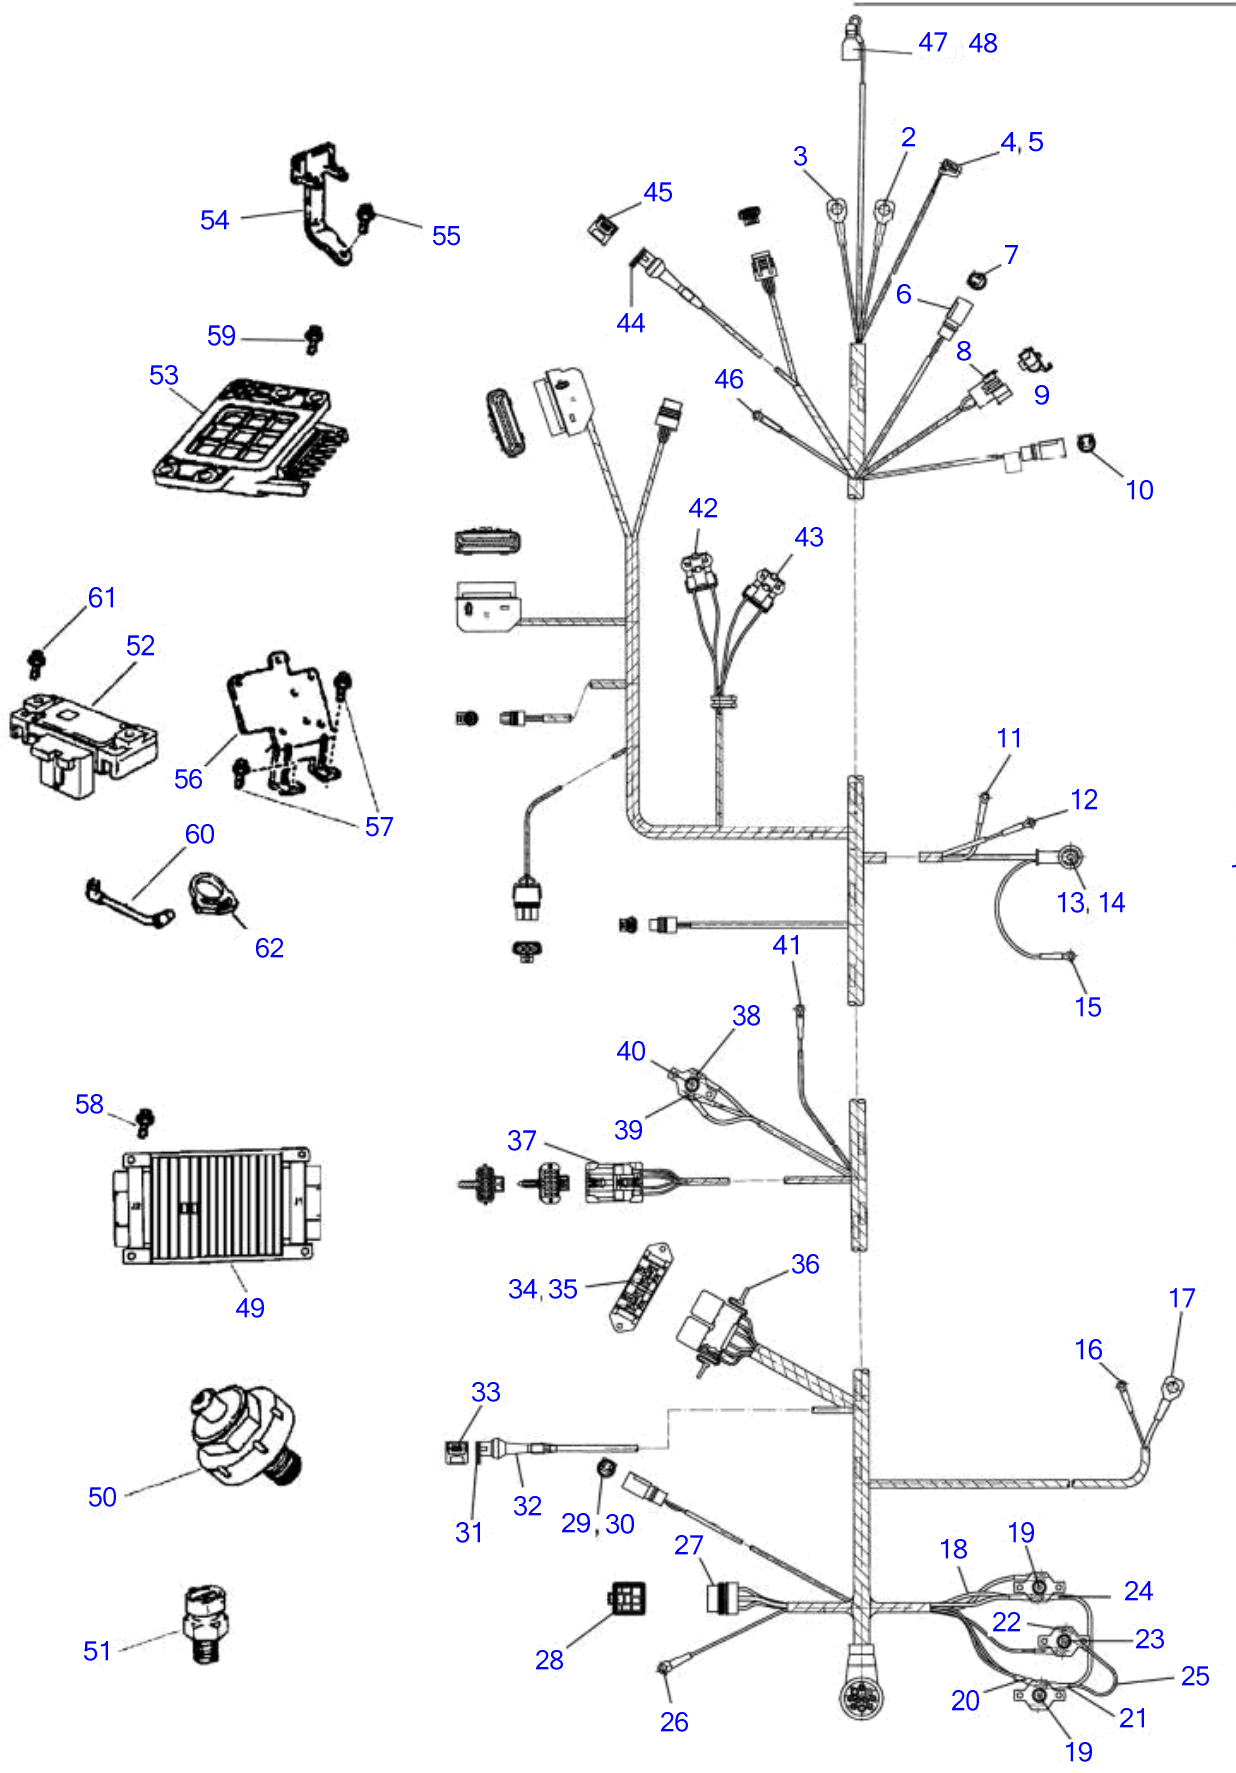

4.3GIPWTC, 4.3GIPWTR, 4.3GIJWTR

4.3GIPWTC, 4.3GIPWTR, 4.3GIJWTR

REF	PART NO.	QTY	DESCRIPTION	SEE SEC.	NOTES
1	(3858294)	1	Wiring harness		Obsolete part
2	(3852527)	1	Terminal, trim sender fuel pump		Black, Obsolete part
3	(3852527)	1	Terminal, electrical bra - alternator ground		Obsolete part, Black
4	(3852084)	1	Terminal, oil pressure switch		Obsolete part, Tan
5	(3853320)	1	Cardboard tube, terminal, oil pressure switch		Obsolete part
6	(3853565)	1	Connector, 2 pin		Obsolete part
7	(3852229)	2	Terminal, trim sender		Obsolete part, Brown/white
8	(3854244)	1	Cable, ignition coil		Obsolete part
9	(3853565)	1	Connector, 2 pin		Obsolete part
10	(3852229)	2	Terminal, master/slave		Obsolete part
11	(3852245)	1	Terminal, alternator ground		Obsolete part, Black
12	(3852235)	1	Terminal, alternator excite		Obsolete part, Purple
13	(3852038)	1	Terminal, alternator output		Obsolete part, Orange
14	(3852130)	1	Rubber cap, terminal		Obsolete part
15	(3852233)	1	Terminal, alternator sense		Obsolete part, Orange
16	(3852235)	1	Terminal, starter solenoid - starter terminal		Obsolete part, Red
17	(3852527)	1	Terminal, starter solenoid		Obsolete part
18	(3852245)	3	Terminal		Obsolete part
19	3854164	2	Automatic fuse, 50 amp		Engine
20	(3852245)	1	Terminal		Obsolete part
21	(3852245)	1	Terminal		Obsolete part
22	(3852235)	1	Terminal		Obsolete part
23	3854162	1	Automatic fuse, 12.5 amp		ECA
24	(3852245)	1	Terminal		Obsolete part, Red
25	(3852235)	1	Terminal		Obsolete part, Red
26	(3852227)	1	Terminal		Obsolete part, Black
27	(3854192)	1	Relay, starter relay		Obsolete part
28	(3852254)	4	Terminal		Obsolete part
29	(3853565)	1	Connector, 2 pin shift interrupter		Obsolete part
30	(3852229)	2	Terminal, connector		Obsolete part
31	(3853681)	1	Trunk, connector housing		Obsolete part
32	3855021	1	Connector housing, low pressure fuel pump		
33	3853679	2	Terminal		
34	(3852246)	4	Terminal		Obsolete part
35	(3852247)	4	Terminal		Obsolete part
36	(3852210)	1	Bracket		Obsolete part
37		1			
38	(3852235)	1	Terminal		Obsolete part
39	(3852233)	1	Terminal		Obsolete part
40	3854163	1	Automatic fuse, 20 amp		Fuel pump
41	(3852233)	1	Terminal, water temp transmitter		Obsolete part, Tan
42	(3850671)	2	Cable terminal, injector 1		Obsolete part
43	(3850671)	2	Cable terminal, injector 2		Obsolete part
44	(3853681)	1	Trunk		Obsolete part
45	3853679	2	Terminal, high pressure fuel pump		
46	(3852233)	1	Terminal, oil pressure fuel pump		Obsolete part
47	3857189	1	Cable seal, knock sensor		
48	(3853480)	1	Terminal casing, knock sensor		Obsolete part
49	3860098	1	Engine control modul, electronic control module		
			• Bulletin P-28-4-9	P-28-4-9-EN	ECM Replacement
50	3854905	1	Sensor		
51	3850397	1	Switch		
52	3850396	1	Sensor		
53	(3854672)	1	Module		Obsolete part
54	(3850272)	1	Bracket, knock module		Obsolete part
55	3852115	2	Flange screw, knock module bracket		
56	3851990	1	Bracket		
57	3852115	2	Flange screw, bracket to adapter		
58	3855578	4	Screw, ECM to bracket		
59	3852115	2	Flange screw, knock module to bracket		
60	3850688	4	Hose, map sensor		
61	3852115	2	Flange screw, map sensor to bracket		
62	3852172	1	Hose clamp, hose, map sensor		