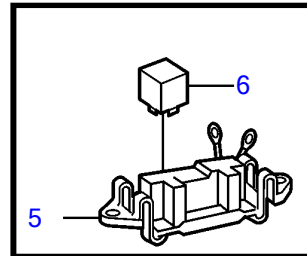

4.3GLPWTC, 4.3GLPWTR, 4.3GSPWTC, 4.3GSPWTR, 4.3GSJWTR

4.3GLPWTC, 4.3GLPWTR, 4.3GSPWTC, 4.3GSPWTR, 4.3GSJWTR

REF	PART NO.	QTY	DESCRIPTION	NOTES
1	(3858354)	1	Wiring harness	Obsolete part
2	3854164	1	• Automatic fuse	50A
	3854238	1	• Automatic fuse	6A
3	(3852001)	2	• Spring washer	Obsolete part
4	(3852064)	2	• Nut	Obsolete part
5	(3852210)	1	• Bracket	Obsolete part
6	3857533	1	• Relay	Fuel pump
7	(3852237)	1	Retainer	Obsolete part
8	3855178	1	Connector	
9	3852434	1	Clamp, J	D=.750" (19.0mm)
	(3852146)	1	Clamp, J	Obsolete part, D=.375" (9.5mm)
	3852124	1	Attaching clamp, J	D=.188" (4.8mm)
10	3854031	1	Wiring harness, trim	