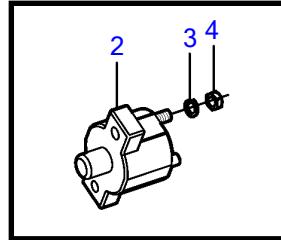

4.3GLPWTC, 4.3GLPWTR, 4.3GSPWTC, 4.3GSPWTR, 4.3GSJWTR

4.3GLPWTC, 4.3GLPWTR, 4.3GSPWTC, 4.3GSPWTR, 4.3GSJWTR

REF	PART NO.	QTY	DESCRIPTION	NOTES
1	(3858354)	1	Wiring harness	Obsolete part
2	3854164	1	• Automatic fuse	50A
	3854238	1	• Automatic fuse	6A
3	(3852001)	2	• Spring washer	Obsolete part
4	(3852064)	2	• Nut	Obsolete part
5	(3852210)	1	• Bracket	Obsolete part
6	3857533	1	• Relay	Fuel pump
7	(3852237)	1	Retainer	Obsolete part
8	3855178	1	Connector	
9	3852434	1	Clamp, J	D=.750" (19.0mm)
	(3852146)	1	Clamp, J	Obsolete part, D=.375" (9.5mm)
	3852124	1	Attaching clamp, J	D=.188" (4.8mm)
10	3854031	1	Wiring harness, trim	