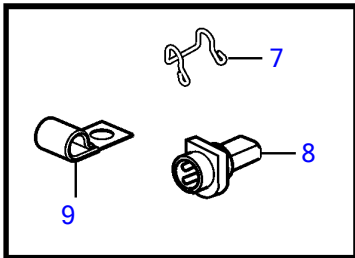

4.3GLPWTC, 4.3GLPWTR, 4.3GSPWTC, 4.3GSPWTR, 4.3GSJWTR

4.3GLPWTC, 4.3GLPWTR, 4.3GSPWTC, 4.3GSPWTR, 4.3GSJWTR

REF	PART NO.	QTY	DESCRIPTION	NOTES
1	(3858354)	1	Wiring harness	Obsolete part
2	3854164	1	• Automatic fuse	50A
	3854238	1	• Automatic fuse	6A
3	(3852001)	2	• Spring washer	Obsolete part
4	(3852064)	2	• Nut	Obsolete part
5	(3852210)	1	• Bracket	Obsolete part
6	3857533	1	• Relay	Fuel pump
7	(3852237)	1	Retainer	Obsolete part
8	3855178	1	Connector	
9	3852434	1	Clamp, J	D=.750" (19.0mm)
	(3852146)	1	Clamp, J	Obsolete part, D=.375" (9.5mm)
	3852124	1	Attaching clamp, J	D=.188" (4.8mm)
10	3854031	1	Wiring harness, trim	