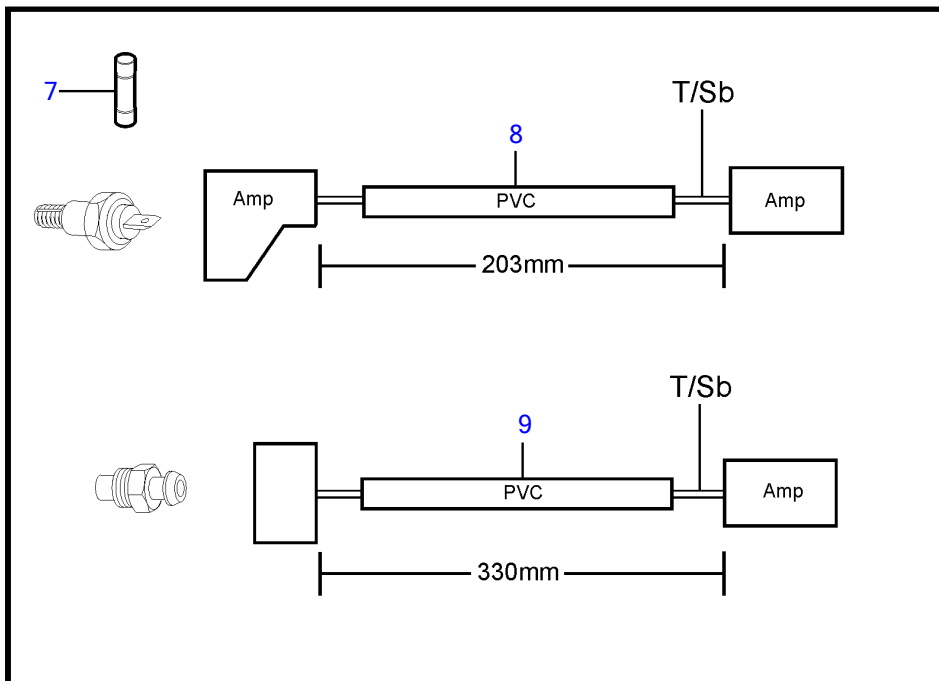

4.3GLPWTC, 4.3GLPWTR, 4.3GSPWTC, 4.3GSPWTR, 4.3GIPWTC, 4.3GIPWTR, 4.3GIJWTR, 4.3GSJWTR

1

24655

4.3GLPWTC, 4.3GLPWTR, 4.3GSPWTC, 4.3GSPWTR, 4.3GIPWTC, 4.3GIPWTR, 4.3GIJWTR, 4.3GSJWTR

REF	PART NO.	QTY	DESCRIPTION	NOTES
1	(3857455)	1	Alarm kit	4.3 GL/GS, 5.0 GL, 5.7 GS, Obsolete part
2	(3857457)	1	• Horn	Obsolete part
3	3852610	1	• T-nipple	
4	(3858016)	1	• Bushing	Obsolete part
5	3852215	1	• Sensor, oil pressure	
6	(3854711)	1	• Breaker, coolant water temp.	Obsolete part
7	956956	2	• Splice	
8	3857572	1	• Wiring harness	
9	(3858015)	1	• Wiring harness	Obsolete part