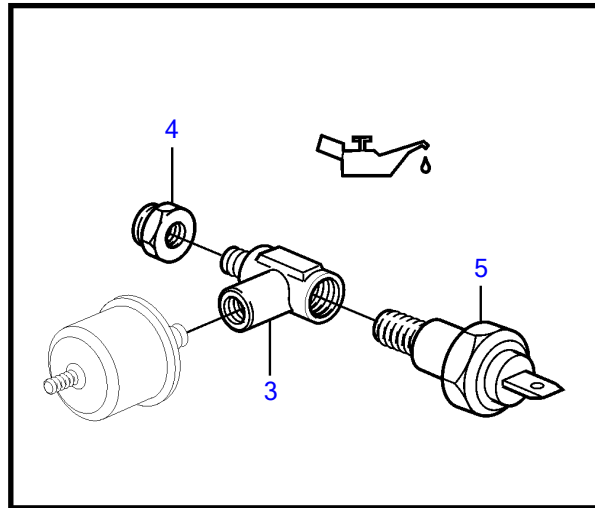

4.3GLPWTC, 4.3GLPWTR, 4.3GSPWTC, 4.3GSPWTR, 4.3GIPWTC, 4.3GIPWTR, 4.3GIJWTR, 4.3GSJWTR

1

24655

4.3GLPWTC, 4.3GLPWTR, 4.3GSPWTC, 4.3GSPWTR, 4.3GIPWTC, 4.3GIPWTR, 4.3GIJWTR, 4.3GSJWTR

REF	PART NO.	QTY	DESCRIPTION	NOTES
1	(3857455)	1	Alarm kit	4.3 GL/GS, 5.0 GL, 5.7 GS, Obsolete part
2	(3857457)	1	• Horn	Obsolete part
3	3852610	1	• T-nipple	
4	(3858016)	1	• Bushing	Obsolete part
5	3852215	1	• Sensor, oil pressure	
6	(3854711)	1	• Breaker, coolant water temp.	Obsolete part
7	956956	2	• Splice	
8	3857572	1	• Wiring harness	
9	(3858015)	1	• Wiring harness	Obsolete part