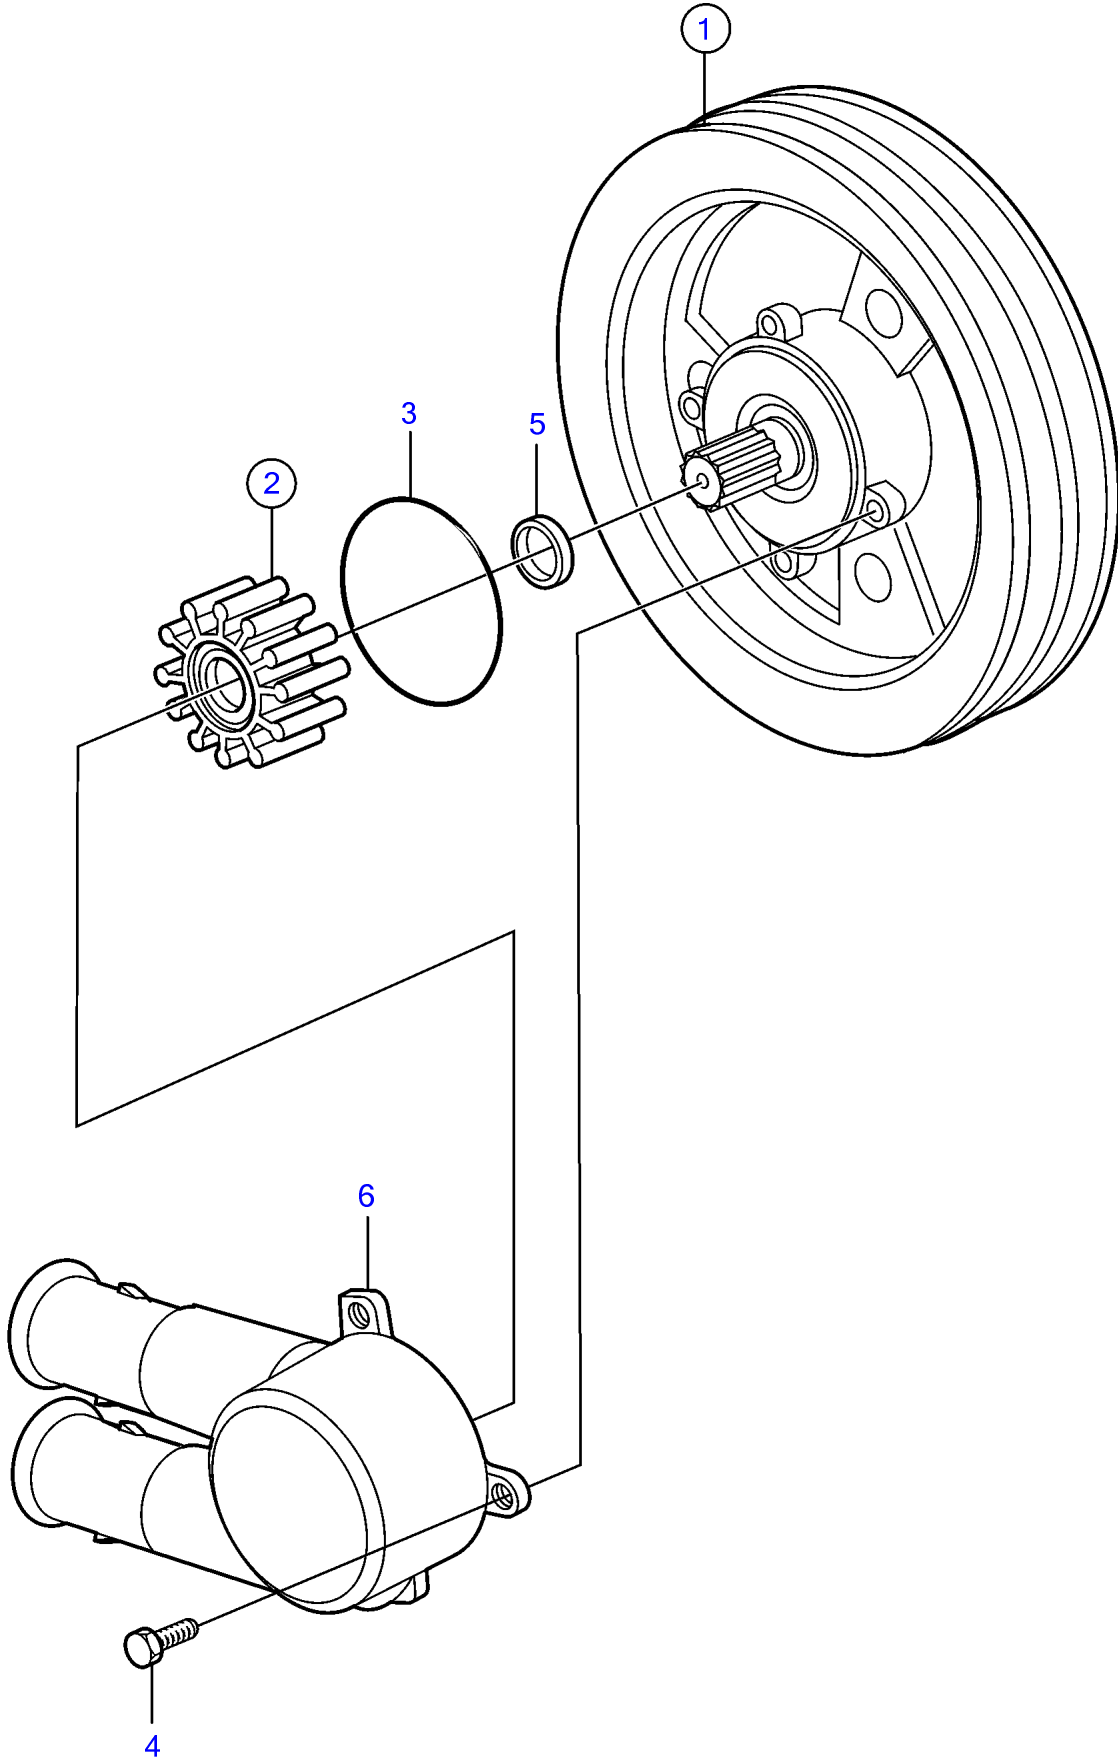

4.3GLPWTC, 4.3GLPWTR, 4.3GSPWTC, 4.3GSPWTR, 4.3GIPWTC, 4.3GIPWTR, 4.3GIJWTR, 4.3GSJWTR

4.3GLPWTC, 4.3GLPWTR, 4.3GSPWTC, 4.3GSPWTR, 4.3GIPWTC, 4.3GIPWTR, 4.3GIJWTR, 4.3GSJWTR

REF	PART NO.	QTY	DESCRIPTION	NOTES
1	3858229	1	Sea water pump	replaced by next part number
	3862487	1	Pump	replaced by next part number
	3812697	1	Pump	replaced by next part number
	21214596	1	Sea water pump	
2	3858256	1	Impeller kit	replaced by next part number
	3862281	1	Impeller kit	replaced by next part number
		1	• O-ring, #3	
	21951348	1	Impeller kit	
3	3858938	1	• O-ring	
4	22125080	1	• Screw kit	
	(3587445)	4	• • Screw	Obsolete part
5	827247	1	Sealing ring	
6	3858115	1	Housing	