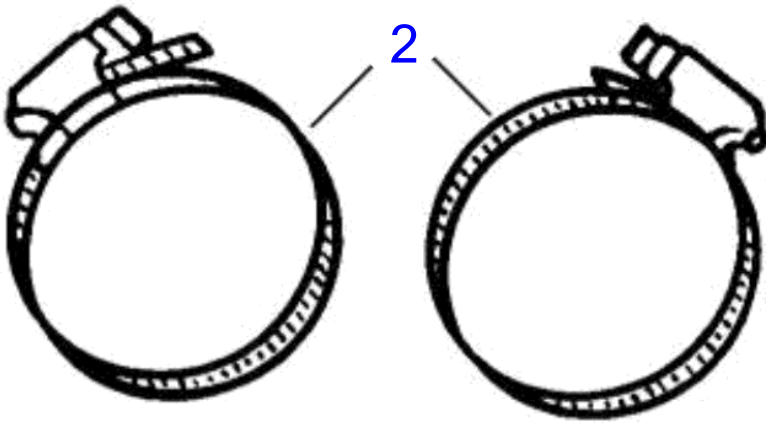

4.3GSPWTC, 4.3GSPWTR, 4.3GIPWTC, 4.3GIPWTR

12777

4.3GSPWTC, 4.3GSPWTR, 4.3GIPWTC, 4.3GIPWTR

| REF | PART NO. | QTY | DESCRIPTION | NOTES |
|-----|-----------|-----|------------------------------------|---------------|
| 1 | (3856265) | 1 | Hot water outlet, V-6, V-8 engines | Obsolete part |
| | 856483 | 1 | • Hose connection | |
| 2 | 3852098 | 2 | • Hose clamp | |
| 3 | 3853813 | 2 | • Hose clamp | |
| 4 | 3855531 | 1 | • T-pipe | |