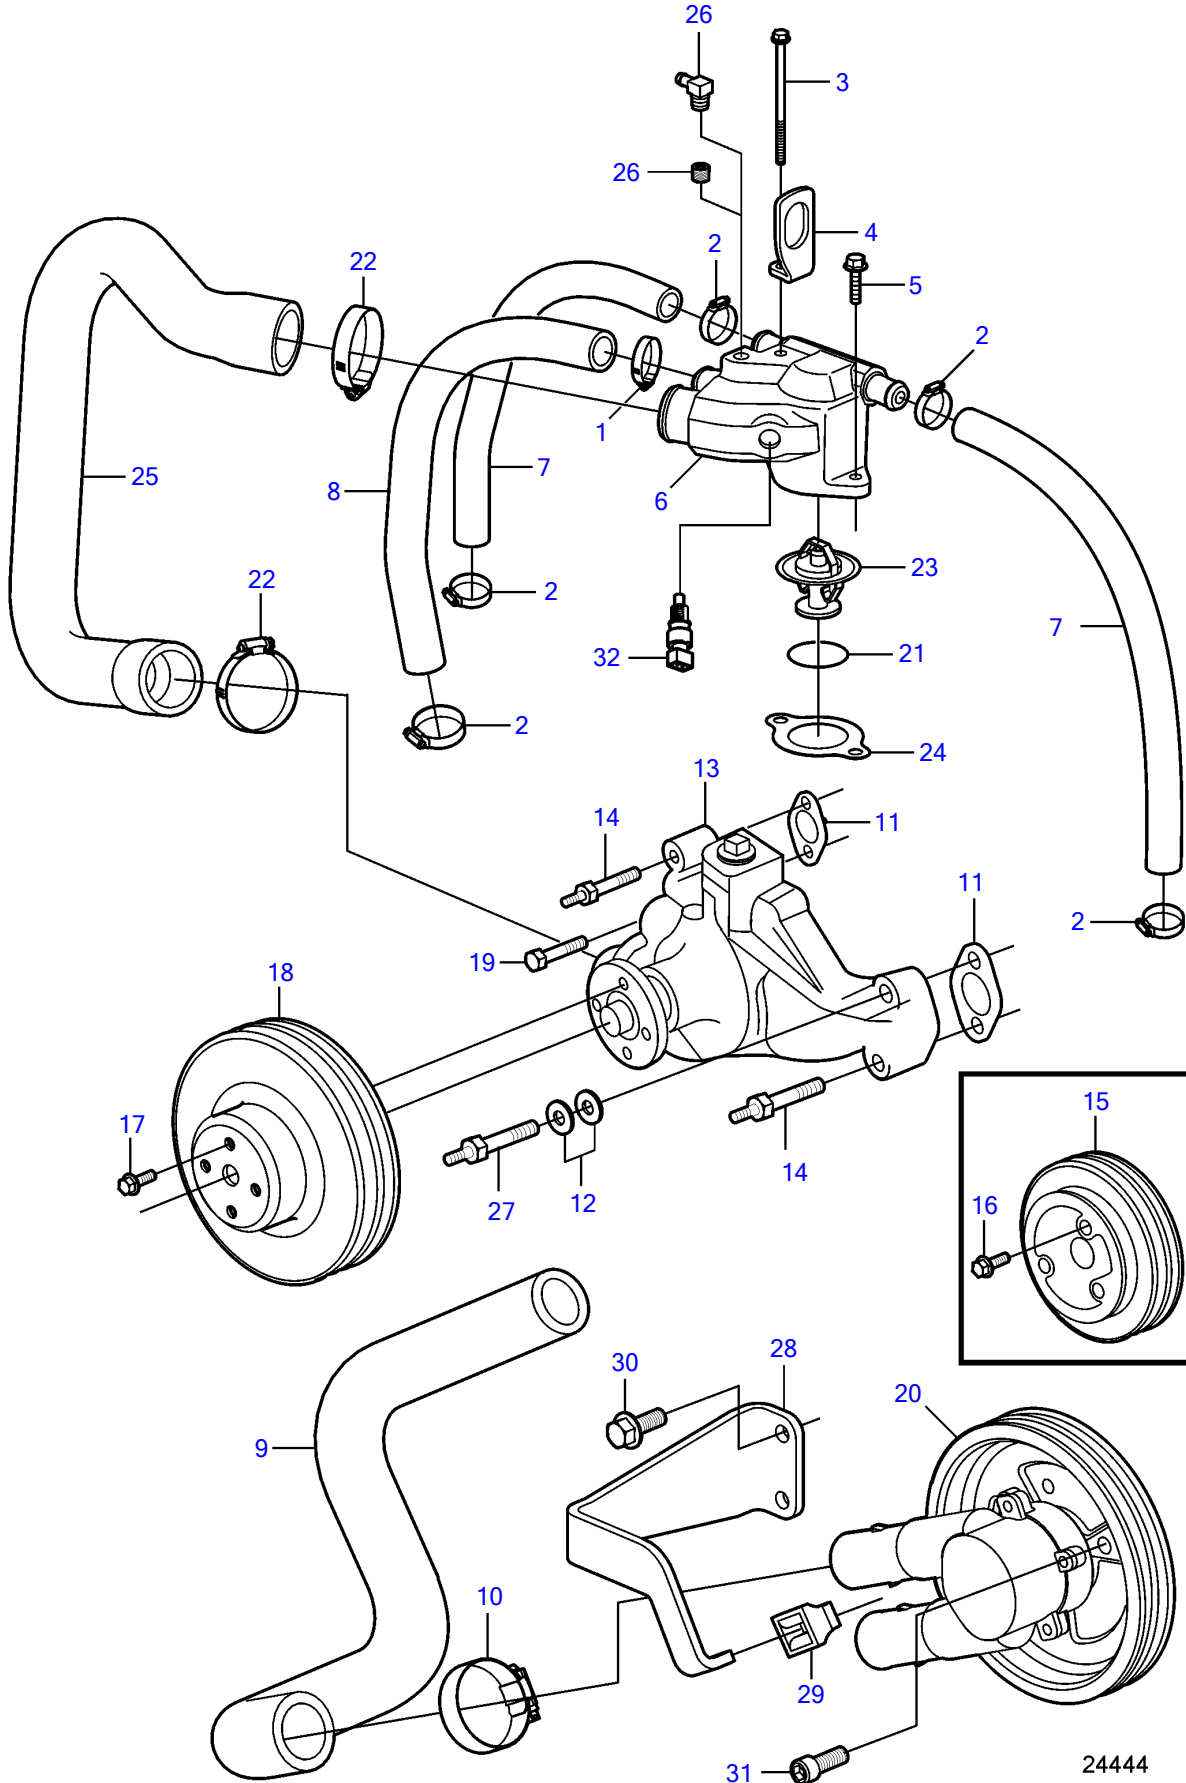

4.3GLPWTC, 4.3GLPWTR, 4.3GSPWTC, 4.3GSPWTR, 4.3GIPWTC, 4.3GIPWTR, 4.3GIJWTR, 4.3GSJWTR

24444

4.3GLPWTC, 4.3GLPWTR, 4.3GSPWTC, 4.3GSPWTR, 4.3GIPWTC, 4.3GIPWTR, 4.3GIJWTR, 4.3GSJWTR

REF	PART NO.	QTY	DESCRIPTION	NOTES
1	3852602	2	Hose clamp, hose to thermostat housing	
2	3853780	5	Hose clamp, hose them hsg to exhaust manifold	
3	3853391	1	Flange screw, alignment bracket & thermostat hsg	
4	(3852649)	1	Bracket, alignment bracket	Obsolete part
5	3853401	1	Flange screw, thermostat hsg to engine	
6	3850360	1	Housing, thermostat hsg	
7	3857843	2	Hose, thermostat hsg to manifold	Cut to length; port
8	3858237	1	Hose, pump to thermostat hsg	
	944386	1	Rubber hose, PJX to thermostat hsg	1.425mm; as required
9	3858235	1	Hose, cooler to pump	GL, GS
	3858236	1	Hose, cooler to pump	Gi
10	3853786	2	Hose clamp, hose, water pump inlet	
11	3852477	2	Gasket, water pump to block	Part of engine gasket kit
12	980933	2	Washer	
13	3853850	1	Circulation pump	
14	3856147	2	Stud, water pump	
15	3851991	1	V-belt pulley, crankshaft	PJX
16	3855717	3	Screw, pulley to crankshaft	PJX
17	3853390	4	Screw, water pump pulley to hub	
18	3852220	1	Pulley, water pump	
19	3856136	1	Bolt, water pump, short	
20	3858229	1	Sea water pump	Not for PJX
21	3852071	1	O-ring, thermostat	Part of engine gasket kit
22	3852098	2	Hose clamp, hose, thermostat hsg to water pump	
23	3856961	1	Thermostat, engine	
24	3852111	1	Gasket, thermostat hsg to engine	
25	3852288	1	Hose, thermostat hsg to water pump	
26	3853598	1	Elbow, thermostat hsg	Gi
	3850740	1	Plug	GL, GS
27	3852507	1	Stud, P/S bracket, pump	
28	3858241	1	Stay, stay, sea water pump	
29	3857954	1	Stop lug, stay, sea water pump	
30	3853266	2	Flange screw, stay bracket to engine	
31	3857939	3	Screw, pump pulley to engine	
32	3850397	1	Switch	GL, GS