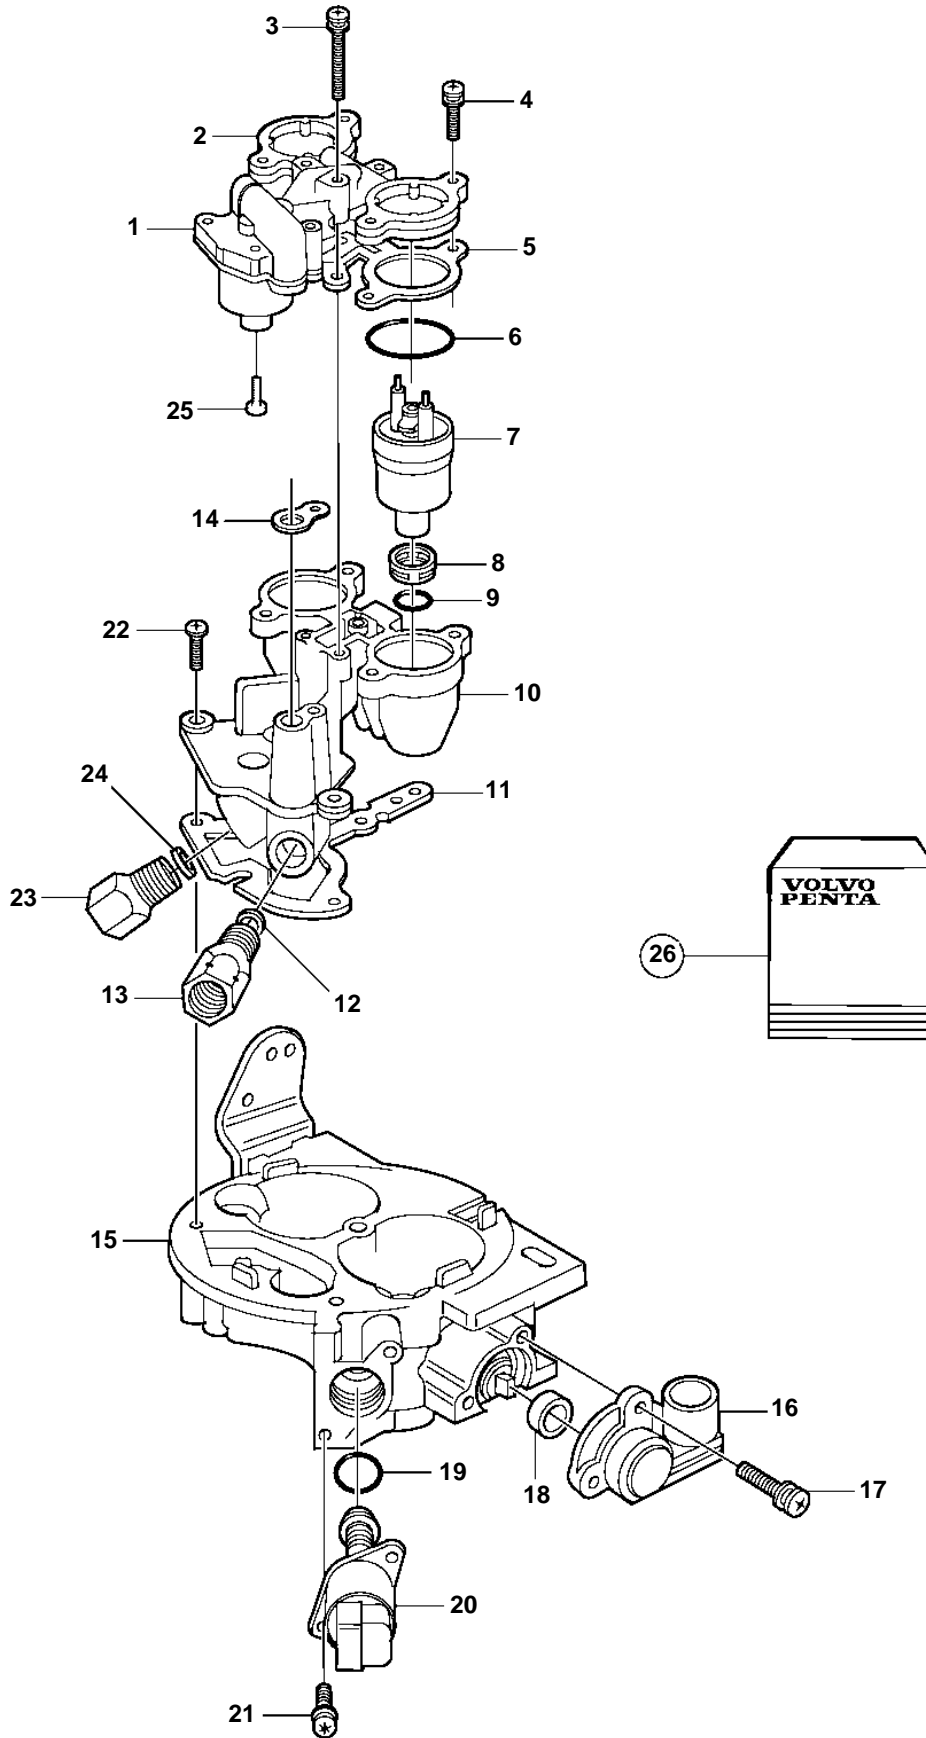

4.3GIPNCACE, 4.3GIPNCBCE, 4.3GIPNCMCE, 4.3GIPNCSCE

4.3GIPNCACE, 4.3GIPNCBCE, 4.3GIPNCMCE, 4.3GIPNCSCE

REF	PART NO.	QTY	DESCRIPTION
1	3850354	1	Throttle body
		1	· Fuel press regulator
2		1	· Cover, fuel meter
3		3	· Screw, long
4		5	· Screw, short
5		1	· Throttle body
6		2	· O-ring, fuel injector
7		2	· Injector, fuel
8		2	· Filter, fuel injector
9		2	· Filter
10	3855188	1	· Repair kit, fuel meter
11		1	· Gasket
12		1	· Gasket
13		1	· Nut, fuel line
14		1	· Gasket, fuel meter
15	3855183	1	· Throttle body, base
16		1	· Position sensor, Throttle
17		2	· Screw
18		1	· Seal
19		1	· O-ring
20		1	· lac valve
21		2	· Screw
22		3	· Screw
23		1	· Nut, fuel line
24		1	· Gasket
25		4	· Screw
26	3855179	1	Repair kit, 5, 6, 8, 9, 11, 14, 19, 24
		1	Repair kit, 1, 2, 3, 4, 5, 6, 7, 8, 9, 10
	3855181	1	Repair kit, 1, 2, 5, 14
	3855182	1	Injector, 5, 6, 7, 8, 9, 11, 14
	3855184	1	Repair kit, 16, 18
	3855185	1	Repair kit, 19, 20
	3855186	1	Repair kit, 12, 13, 23, 24
	3855187	1	Repair kit, 3, 4, 17, 21, 22
	3855189	1	Repair kit, 5, 6, 8, 9, 15