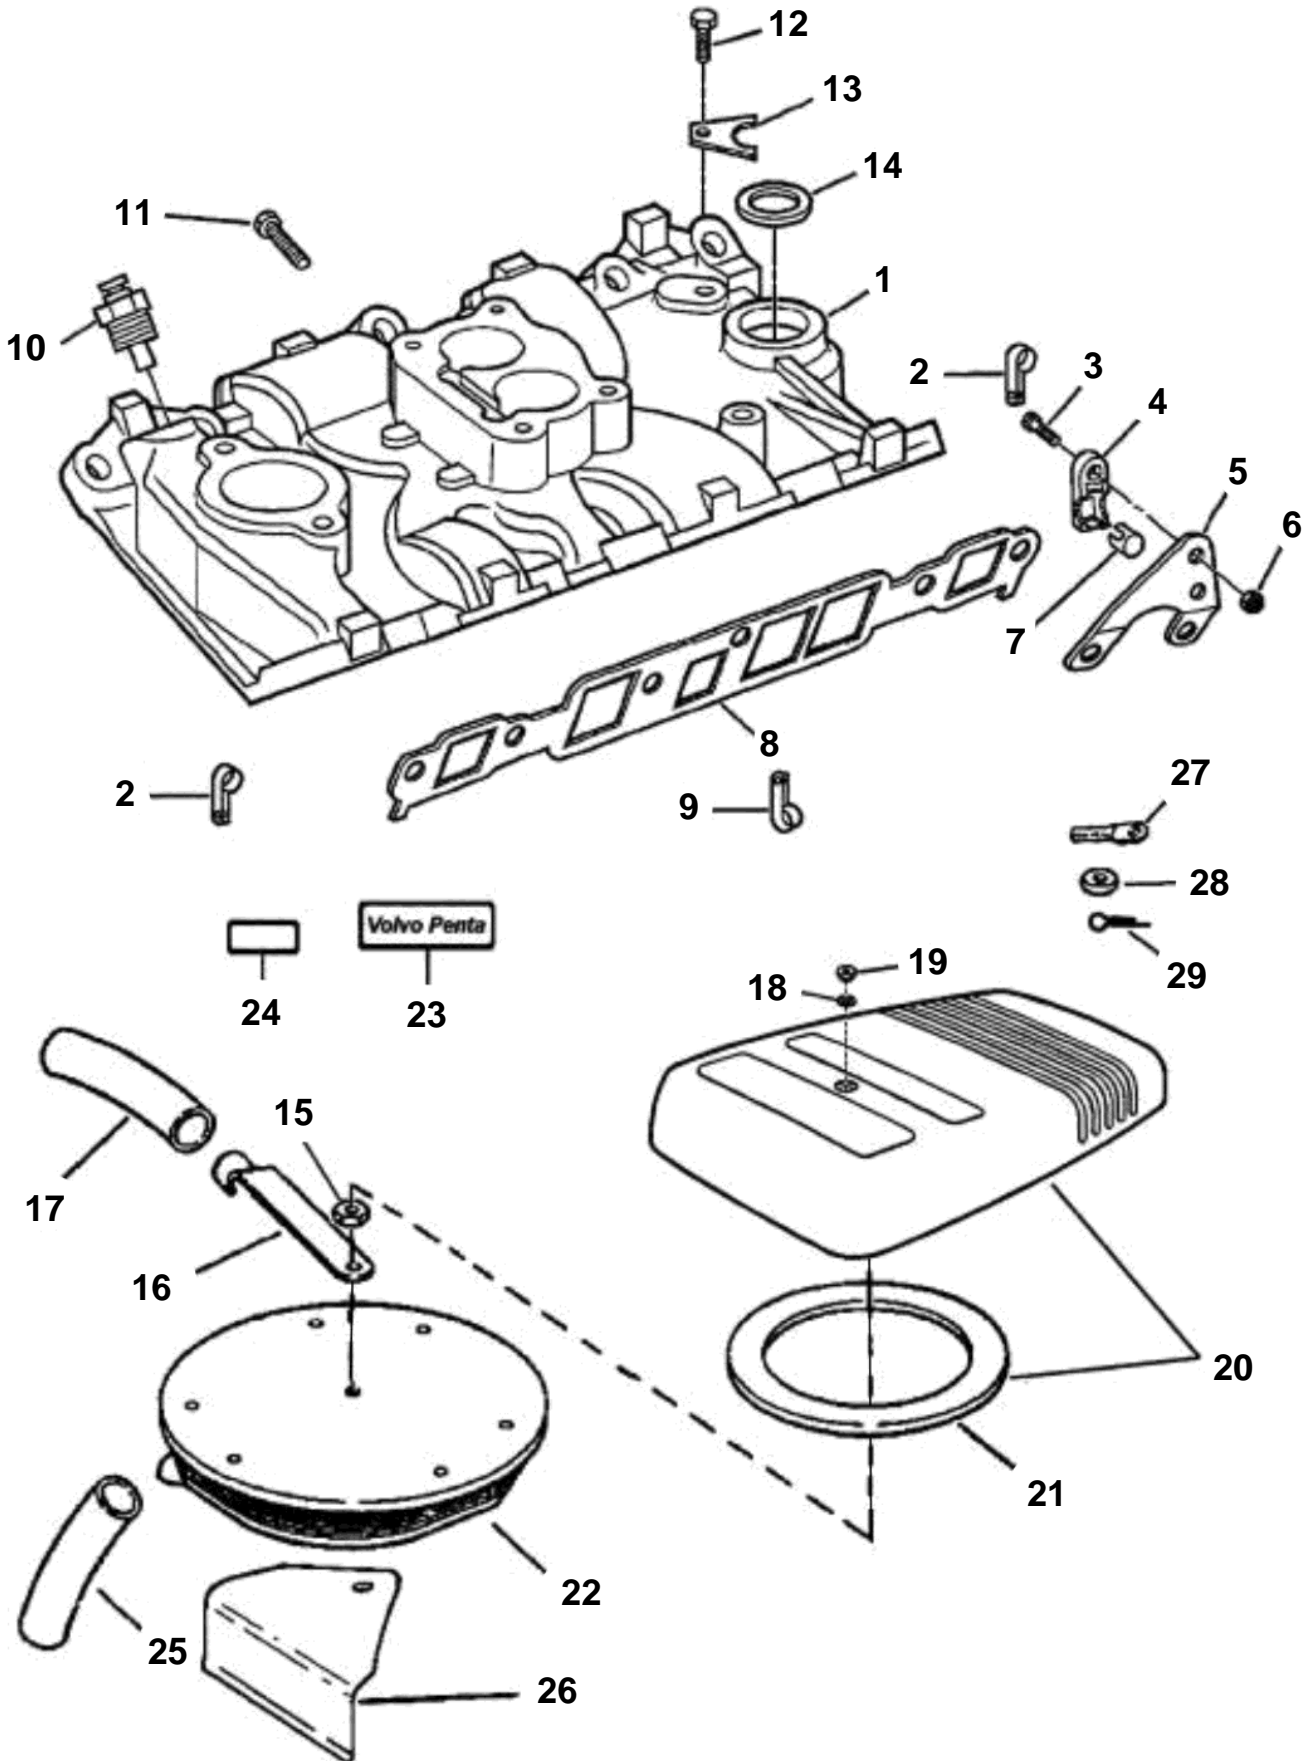

4.3GLPNCA, 4.3GLPNCB, 4.3GSPNCA, 4.3GSPNCB, 4.3GIPNCACE, 4.3GIPNCBCE

12221

4.3GLPNCA, 4.3GLPNCB, 4.3GSPNCA, 4.3GSPNCB, 4.3GIPNCACE, 4.3GIPNCBCE

REF	PART NO.	QTY	DESCRIPTION	NOTES
1	3850380	1	Inlet pipe, 2V	
	3850381	1	Inlet pipe, 4V	TBI
	3853644	1	· Cover	Not shown
	3850378	1	· Gasket	Not shown
	3853167	2	· Screw	Not shown
2	3852092	2	Clamp, Engine cable to lift bracket	
3	3852048	1	Screw, Anchor, throttle cable to bracket	
4	3850266	1	Anchorage, Throttle cable	
5		1	Bracket, Throttle cable to engine	GL,GS
		1	Bracket, Throttle cable to engine	Gi
6	3852118	1	Nut, Anchor, throttle cable to bracket	
7	3852019	1	Retainer, Throttle cable	
8	3850379	1	Gasket kit, Intake manifold	
9	3852434	3	Clamp, Engine cable to manifold	
10	872068	1	Sender, Water temperature, dual station	
	3852029	1	Sender, Water temperature	
11	3853196	8	Screw, Intake manifold	
12	3853325	1	Screw, Distributor clamp	
13	3852108		Clamp, Distributor to engine	As required
14	3852109	1	Gasket, Distributor	
15	3853561	1	Nut, Flame arrestor to TBI, carb	
16	3852695	1	Connector	
17	3852435	1	Hose	
18	3852007	1	Washer, Flame arrestor cover	
19	3852749	1	Nut, Flame arrestor cover	
20	3850510	1	Cover, Flame arrestor	
21	3850458	1	· Spacer	
22		1	Flame shield	GL,GS
		1	Flame arrestor	Gi
23	3854980	1	Decal, Volvo Penta	
24	3854982	1	Decal, 4.3 GL	
	3854983	1	Decal, 4.3 GS	
	3854984	1	Decal, 4.3 Gi	
25	3852668	1	Hose, Elbow to carb, adapter	Cut to length
26	3854916	1	Deflector	Gi
27	3850941	1	Adapter, Throttle cable	
28	3852193	1	Washer, Throttle anchor	
29	3852052	1	Cotter pin, Throttle anchor	