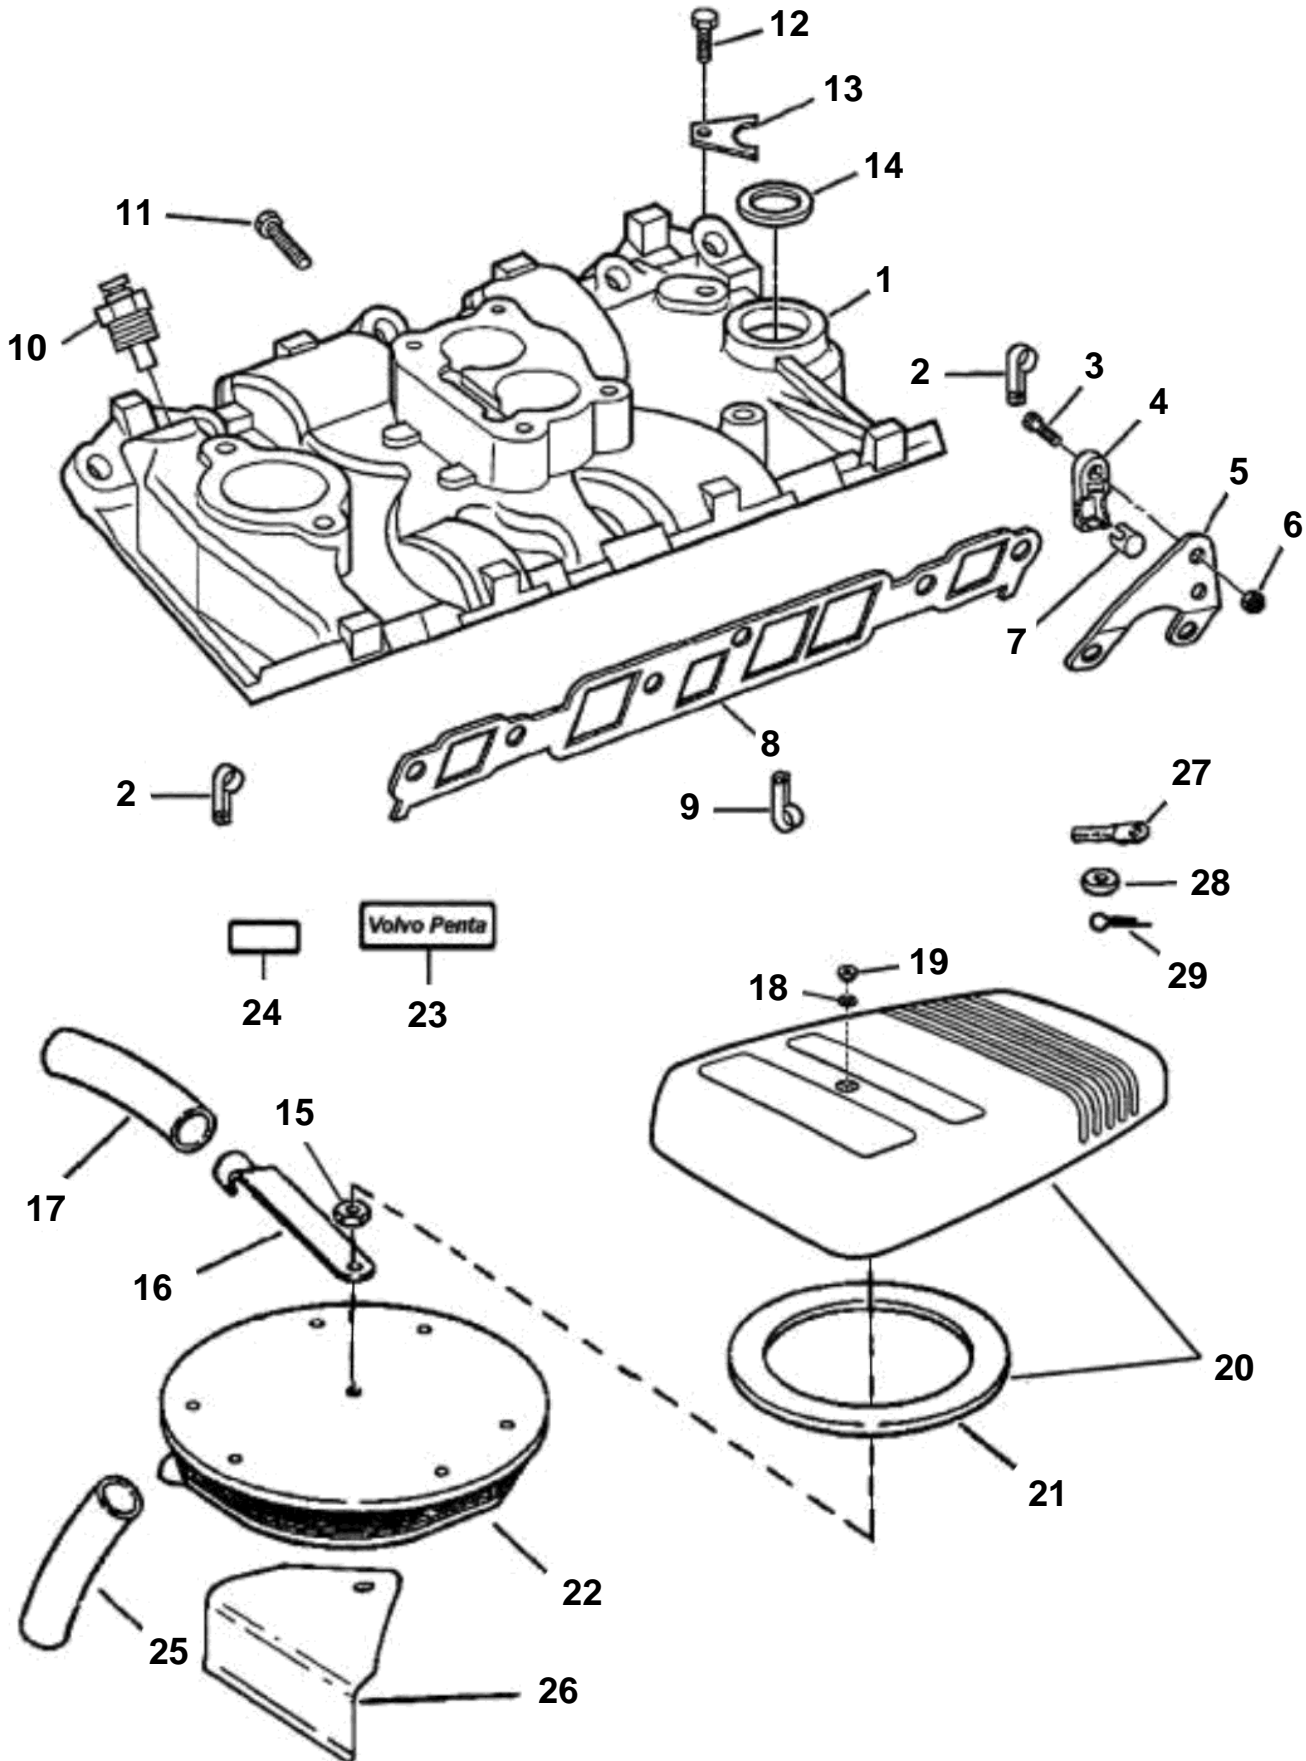

4.3GLPNCB, 4.3GLPNCS, 4.3GSJNCS, 4.3GSPNCB, 4.3GSPNCS, 4.3GIPNCBCE, 4.3GIPNCSCE

12221

4.3GLPNCB, 4.3GLPNCS, 4.3GSJNCS, 4.3GSPNCB, 4.3GSPNCS, 4.3GIPNCBCE, 4.3GIPNCSCE

REF	PART NO.	QTY	DESCRIPTION	NOTES
1	3855805	1	Manifold, 2V	
	3855806	1	Manifold, 4V	TBI
2	3852092	2	Clamp, Engine cable to lift bracket	
3	3852048	1	Screw, Anchor, throttle cable to bracket	
4	3850266	1	Anchorage, Throttle cable	
5	3855818	1	Bracket, Throttle cable to engine	GL,GS
	3855509	1	Bracket, Throttle cable to engine	Gi
6	3852118	1	Nut, Anchor, throttle cable to bracket	
7	3852019	1	Retainer, Throttle cable	
8	3855807	1	Inlet gasket kit, Intake manifold	
9	3852434	3	Clamp, Engine cable to manifold	
10	872068	1	Sender, Water temperature, dual station	
	3852029	1	Sender, Water temperature	
11	3856765	8	Screw, Intake manifold	
12	3856129	1	Screw, Distributor clamp	
13	3852108		Clamp, Distributor to engine	As required
14	3852109	1	Gasket, Distributor	
15	3853561	1	Nut, Flame arrestor to TBI, carb	
16	3852695	1	Connector	
17	3852435	1	Hose	
18	3852007	1	Washer, Flame arrestor cover	
19	3852749	1	Nut, Flame arrestor cover	
20	3850510	1	Cover, Flame arrestor	
21	3850458	1	· Spacer	
22		1	Flame shield	GL,GS
		1	Flame arrestor	Gi
23	3854980	1	Decal, Volvo Penta	
24	3854982	1	Decal, 4.3 GL	
	3854983	1	Decal, 4.3 GS	
	3854984	1	Decal, 4.3 Gi	
25	3852668	1	Hose, Elbow to carb, adapter	Cut to length
26	3854916	1	Deflector	Gi
27	3850941	1	Adapter, Throttle cable	
28	3852193	1	Washer, Throttle anchor	
29	3852052	1	Cotter pin, Throttle anchor	