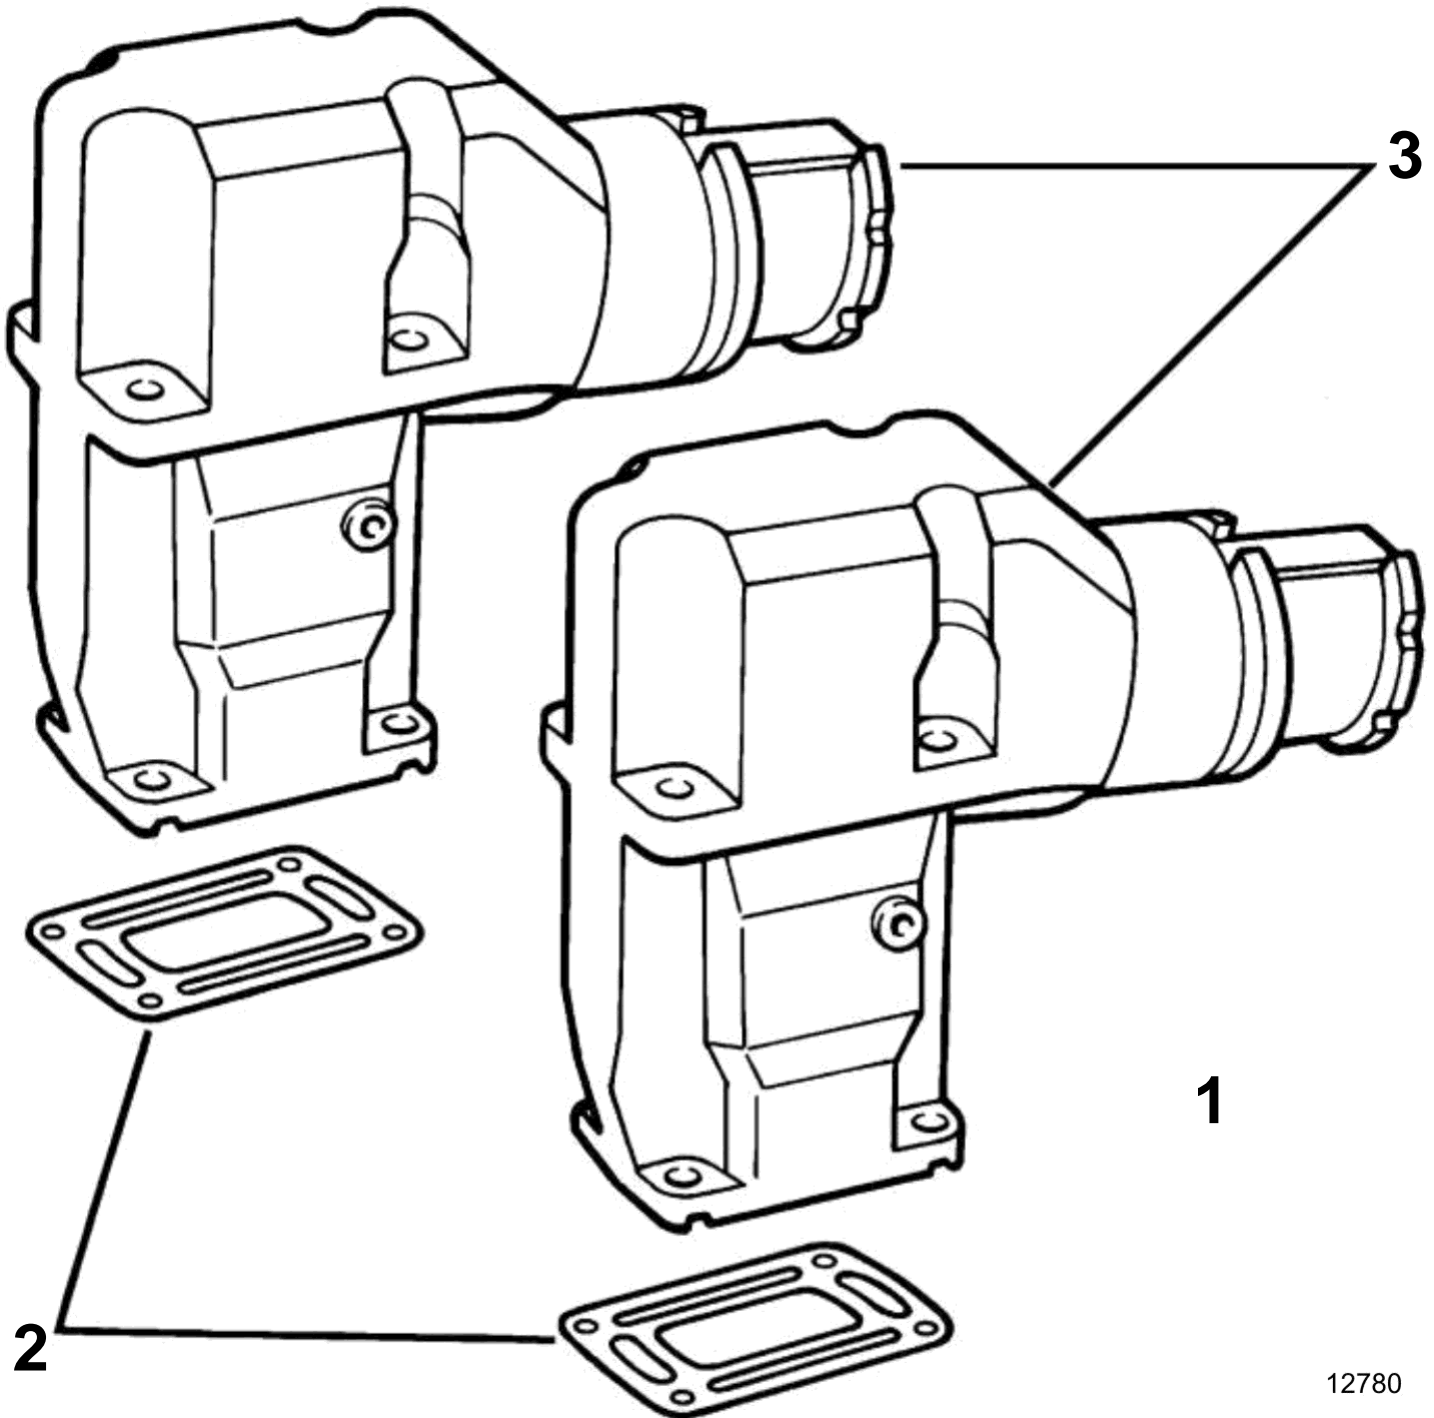

4.3GLPNCA, 4.3GLPNCB, 4.3GLPNCS, 4.3GSJNCC, 4.3GSJNCS, 4.3GSPNCA, 4.3GSPNCB, 4.3GSPNCM, 4.3GSPNCS,
4.3GIPNCA, 4.3GIPNCB, 4.3GIPNCM, 4.3GIPNCS

12780

4.3GLPNCA, 4.3GLPNCB, 4.3GLPNCS, 4.3GSJNCC, 4.3GSJNCS, 4.3GSPNCA, 4.3GSPNCB, 4.3GSPNCM, 4.3GSPNCS, 4.3GIPNCACE, 4.3GIPNCBCE, 4.3GIPNCMCE, 4.3GIPNCSCE

REF	PART NO.	QTY	DESCRIPTION	SEE SEC.	NOTES
1	3850497	1	Exhaust pipe		
2	3850496	2	• Gasket • Bulletin P-25-1-1	P-25-1-1-EN	Riser Gasket Replaced
3		2	• Exhaust pipe