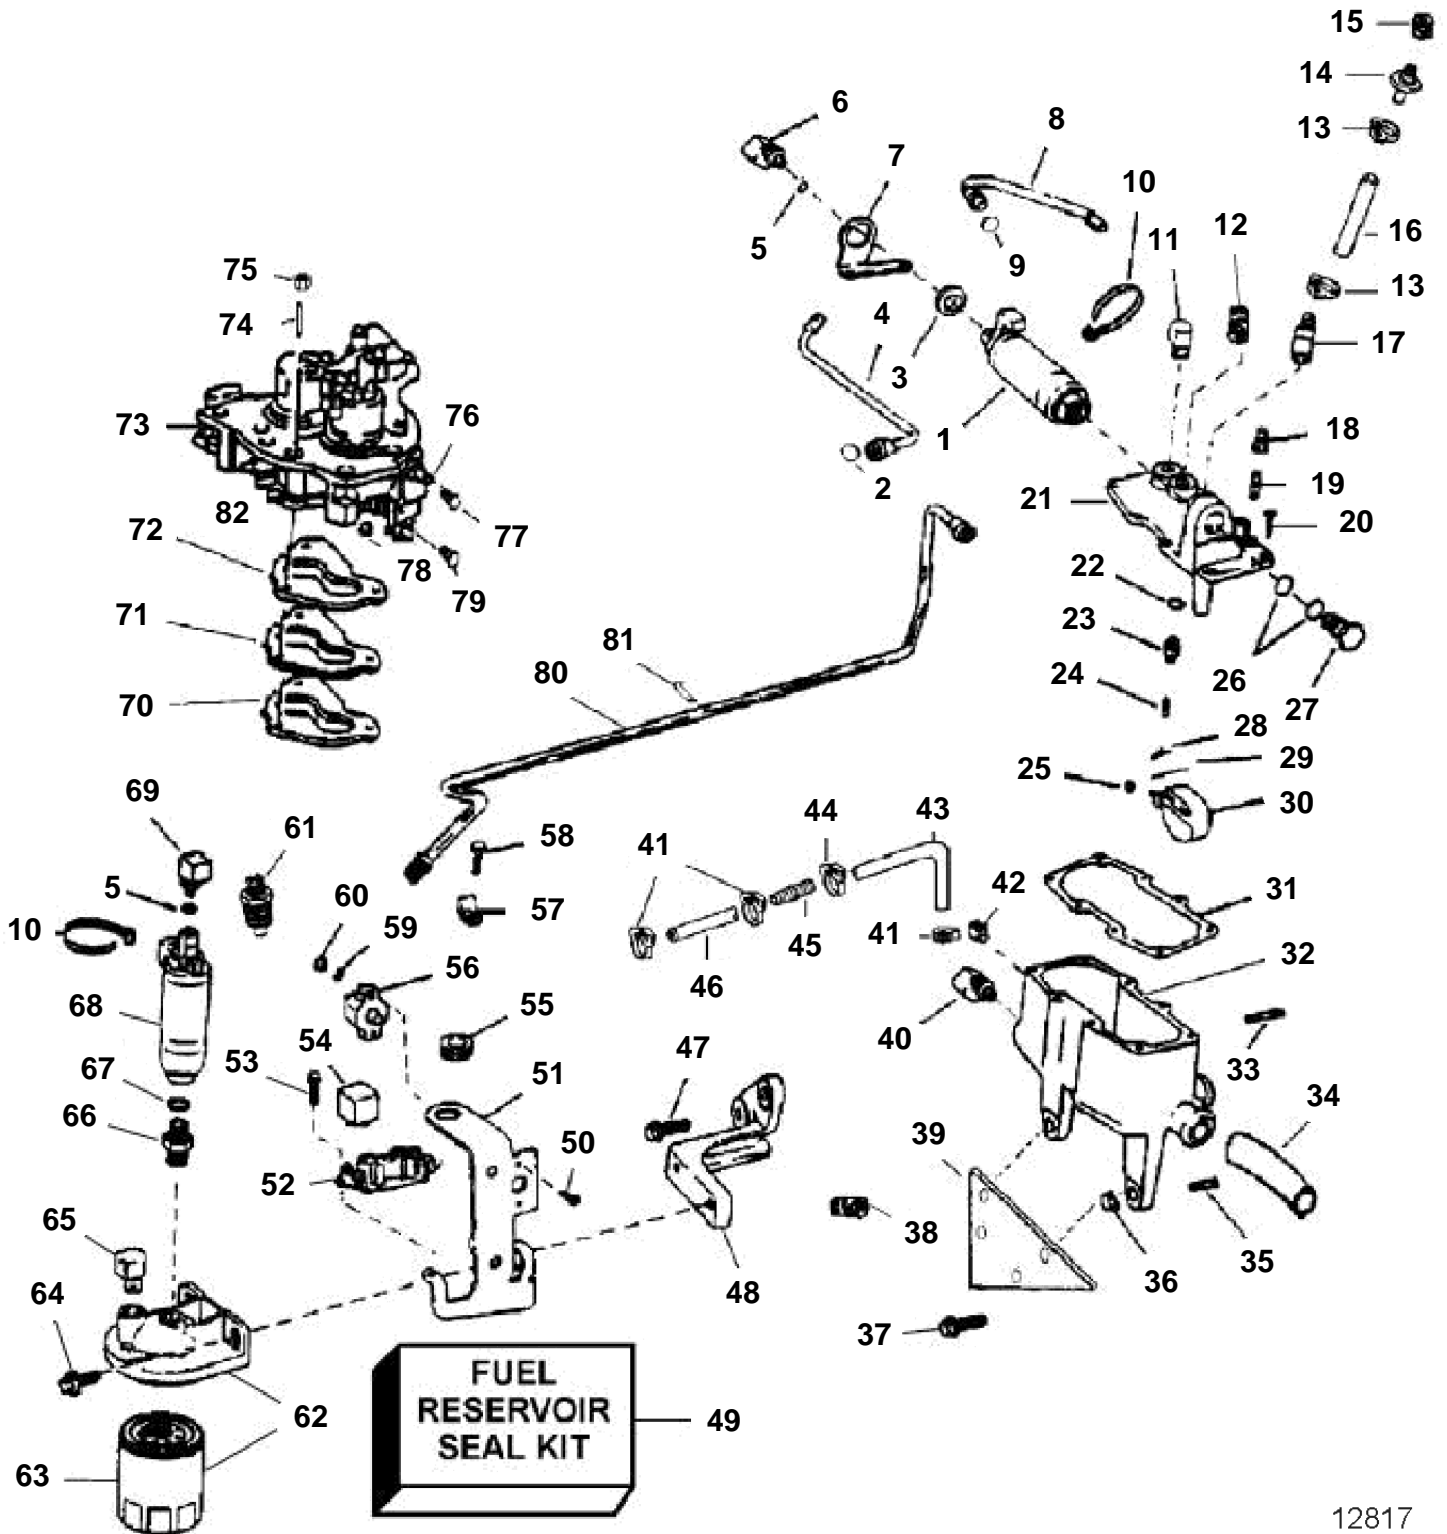

4.3GSJNCC, 4.3GIPNCBCE, 4.3GIPNCSCE

12817

4.3GSJNCC, 4.3GIPNCBCE, 4.3GIPNCSCE

REF	PART NO.	QTY	DESCRIPTION	NOTES
1	3854280	1	Fuel pump	
2	3850424	1	O-ring, Fuel line to TBI, 0.375	Part of engine gasket kit
3	3852481	1	Grommet, Fuel pump to cover	Reservoir assy
4	3854775	1	Fuel pipe, Pump to TBI	High pressure
5	3850820	1	O-ring, Fitting	
6	3854924	1	Fitting, Valve, high pressure fuel pump	
7	3853573	1	Bracket, Fuel pump grommet	Reservoir assy
8		1	Fuel pipe, TBI to reservoir	Return
9	3850423	1	O-ring, Fuel line to TBI; 0.312	Part of engine gasket kit
10		1	Lock strap, Engine cable to fuel pump assy	
11	3852017	1	Adapter, Fuel line	LP pump to reservoir
12	3852462	1	Fitting, TBI to reservoir	Return
13	3852529	1	Clamp, Hose, reservoir to pulse limiter	Limiter end
	3852170	1	Clamp, Hose, reservoir to pulse limiter	Reservoir end
14	3852225	1	Impulse limiter, Reservoir to TBI adapter	
15	3852503	1	Elbow, Pulse limiter to TBI adapter	
16		1	Hose, Vapor separator to pulse limiter	
17	3853597	1	Elbow, Vent, reservoir to intake	
18	3853616	2	Protective cap, Pressure valve	
19	3854152	1	Valve, Reservoir assy	
20	3853606	8	Screw, Cover to reservoir	
21	3854405	1	Cover, Reservoir	
22	3853577	1	Gasket, Float needle seat	Reservoir assy
23	3853576	1	Seat, Float needle	Reservoir assy
24	3853578	1	Needle, Float	Reservoir assy
25	3852034	1	Retainer, Float pin	
26	3853642	2	O-ring, Retainer, fuel pump	
27	3853572	1	Hollow screw, Fuel pump to cover	Reservoir assy
28	3853579	1	Clip, Needle to float	Reservoir assy
29	3853575	1	Float, Reservoir assy	
30	3853622	1	Pin	
31	3853574	1	Gasket, Cover	Reservoir assy
32	3854149	1	Tank, Vapor separator	
33	3852093	1	Stud, Oil cooler clamp to reservoir	Power steering
34	3853580	1	Hose, Vapor separator to oil cooler	P/S
35	3853558	2	Flange screw, Reservoir to bracket	
36	3850657	2	Nut, Reservoir to bracket	DP
37	3853558	2	Flange screw, Reservoir to bracket	DP
38	3856449	1	Fitting, Reservoir, port nipple	
39	3850271	1	Bracket, Reservoir to flywheel hsg	TBI
40	3852480	1	Riser, Reservoir to thermostat hsg	
41	3852196	1	Clamp, Hose to reservoir, antisiphon valve	
42	3852167	1	Plug, Reservoir drain	
43	943367	1	Hose, Reservoir to thermostat hsg	
44	3854925	2	Clamp, Hose, antisiphon valve	
45	3850666	1	Nipple, Hoses, thermostat hsg to reservoir	
46	3850633	1	Hose, Antisiphon valve to thermostat hsg	
47	3853326	2	Screw, Lift bracket, fuel pump & relay assy	
48	3853310	1	Bracket, Fuel pump, support bracket & filter	
49	3850374	1	Sealing kit, Fuel reservoir	
50	3853620	2	Screw, Circuit breaker to bracket	Engine & ECA
51		1	Bracket, Fuel pump & relay mounting	
52	3852210	1	Bracket, Relay	
53	3852208	2	Screw, Relay & cable assy	Electric fuel pump bracket
54	3850403	1	Relay, Fuel pump	
55	3852481	1	Grommet, Fuel pump	
56	3854163	1	Breaker, 20A, fuel pump	
57		1	Clamp, Fuel line to bracket, intake	
58	3852115	1	Screw, Fuel line clamp to bracket	
59	3852001	2	Lock washer, Circuit breaker	Engine & ECA
60	3852064	2	Nut, Circuit breaker terminals	Engine & ECA
61	872068	1	Sender, Water temperature, dual station	
	3852029	1	Sender, Water temperature