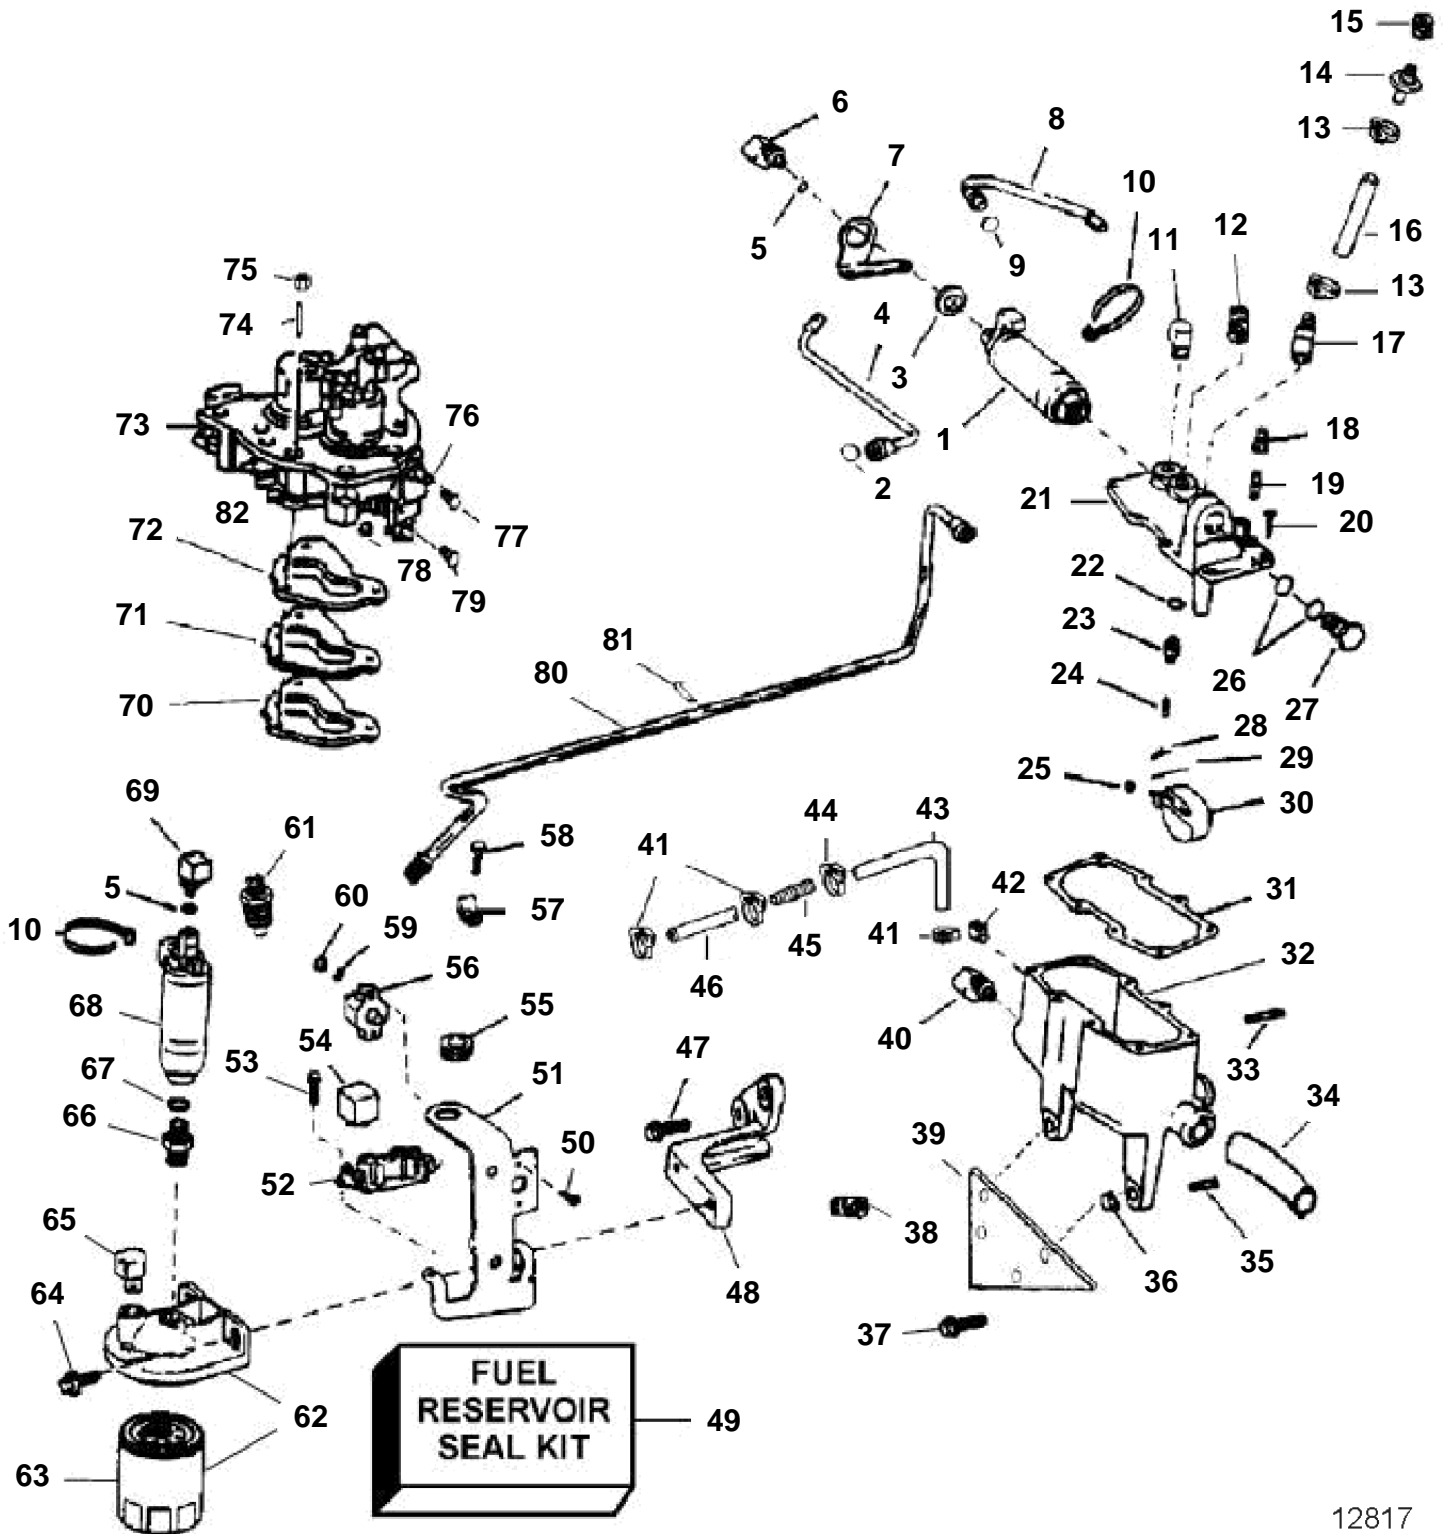

4.3GIPNCACE, 4.3GIPNCMCE

12817

4.3GIPNCACE, 4.3GIPNCMCE

REF	PART NO.	QTY	DESCRIPTION	NOTES
1	3854280	1	Fuel pump	
2	3850424	1	O-ring, Fuel line to TBI, 0.375	Part of engine gasket kit
3	3852481	1	Grommet, Fuel pump to cover	Reservoir assy
4	3854775	1	Fuel pipe, Pump to TBI	High pressure
5	3850820	1	O-ring, Fitting	
6	3854924	1	Fitting, Valve, high pressure fuel pump	
7	3853573	1	Bracket, Fuel pump grommet	Reservoir assy
8		1	Fuel pipe, TBI to reservoir	Return
9	3850423	1	O-ring, Fuel line to TBI; 0.312	Part of engine gasket kit
10		1	Lock strap, Engine cable to fuel pump assy	
11	3852017	1	Adapter, Fuel line	LP pump to reservoir
12	3852462	1	Fitting, TBI to reservoir	Return
13	3852529	1	Clamp, Hose, reservoir to pulse limiter	Limiter end
	3852170	1	Clamp, Hose, reservoir to pulse limiter	Reservoir end
14	3852225	1	Impulse limiter, Reservoir to TBI adapter	
15	3852503	1	Elbow, Pulse limiter to TBI adapter	
16		1	Hose, Vapor separator to pulse limiter	
17	3853597	1	Elbow, Vent, reservoir to intake	
18	3853616	2	Protective cap, Pressure valve	
19	3854152	1	Valve, Reservoir assy	
20	3853606	8	Screw, Cover to reservoir	
21	3854405	1	Cover, Reservoir	
22	3853577	1	Gasket, Float needle seat	Reservoir assy
23	3853576	1	Seat, Float needle	Reservoir assy
24	3853578	1	Needle, Float	Reservoir assy
25	3852034	1	Retainer, Float pin	
26	3853642	2	O-ring, Retainer, fuel pump	
27	3853572	1	Hollow screw, Fuel pump to cover	Reservoir assy
28	3853579	1	Clip, Needle to float	Reservoir assy
29	3853575	1	Float, Reservoir assy	
30	3853622	1	Pin	
31	3853574	1	Gasket, Cover	Reservoir assy
32	3854149	1	Tank, Vapor separator	
33	3852093	1	Stud, Oil cooler clamp to reservoir	Power steering
34	3853580	1	Hose, Vapor separator to oil cooler	P/S
35	3853558	2	Flange screw, Reservoir to bracket	
36	3850657	2	Nut, Reservoir to bracket	DP
37	3853558	2	Flange screw, Reservoir to bracket	DP
38	3856449	1	Fitting, Reservoir, port nipple	
39	3850271	1	Bracket, Reservoir to flywheel hsg	TBI
40	3852480	1	Riser, Reservoir to thermostat hsg	
41	3852196	1	Clamp, Hose to reservoir, antisiphon valve	
42	3852167	1	Plug, Reservoir drain	
43	943367	1	Hose, Reservoir to thermostat hsg	
44	3854925	2	Clamp, Hose, antisiphon valve	
45	3850666	1	Nipple, Hoses, thermostat hsg to reservoir	
46	3850633	1	Hose, Antisiphon valve to thermostat hsg	
47	3853326	2	Screw, Lift bracket, fuel pump & relay assy	
48	3853310	1	Bracket, Fuel pump, support bracket & filter	
49	3850374	1	Sealing kit, Fuel reservoir	
50	3853620	2	Screw, Circuit breaker to bracket	Engine & ECA
51		1	Bracket, Fuel pump & relay mounting	
52	3852210	1	Bracket, Relay	
53	3852208	2	Screw, Relay & cable assy	Electric fuel pump bracket
54	3850403	1	Relay, Fuel pump	
55	3852481	1	Grommet, Fuel pump	
56	3854163	1	Breaker, 20A, fuel pump	
57		1	Clamp, Fuel line to bracket, intake	
58	3852115	1	Screw, Fuel line clamp to bracket	
59	3852001	2	Lock washer, Circuit breaker	Engine & ECA
60	3852064	2	Nut, Circuit breaker terminals	Engine & ECA
61	872068	1	Sender, Water temperature, dual station	
	3852029	1	Sender, Water temperature