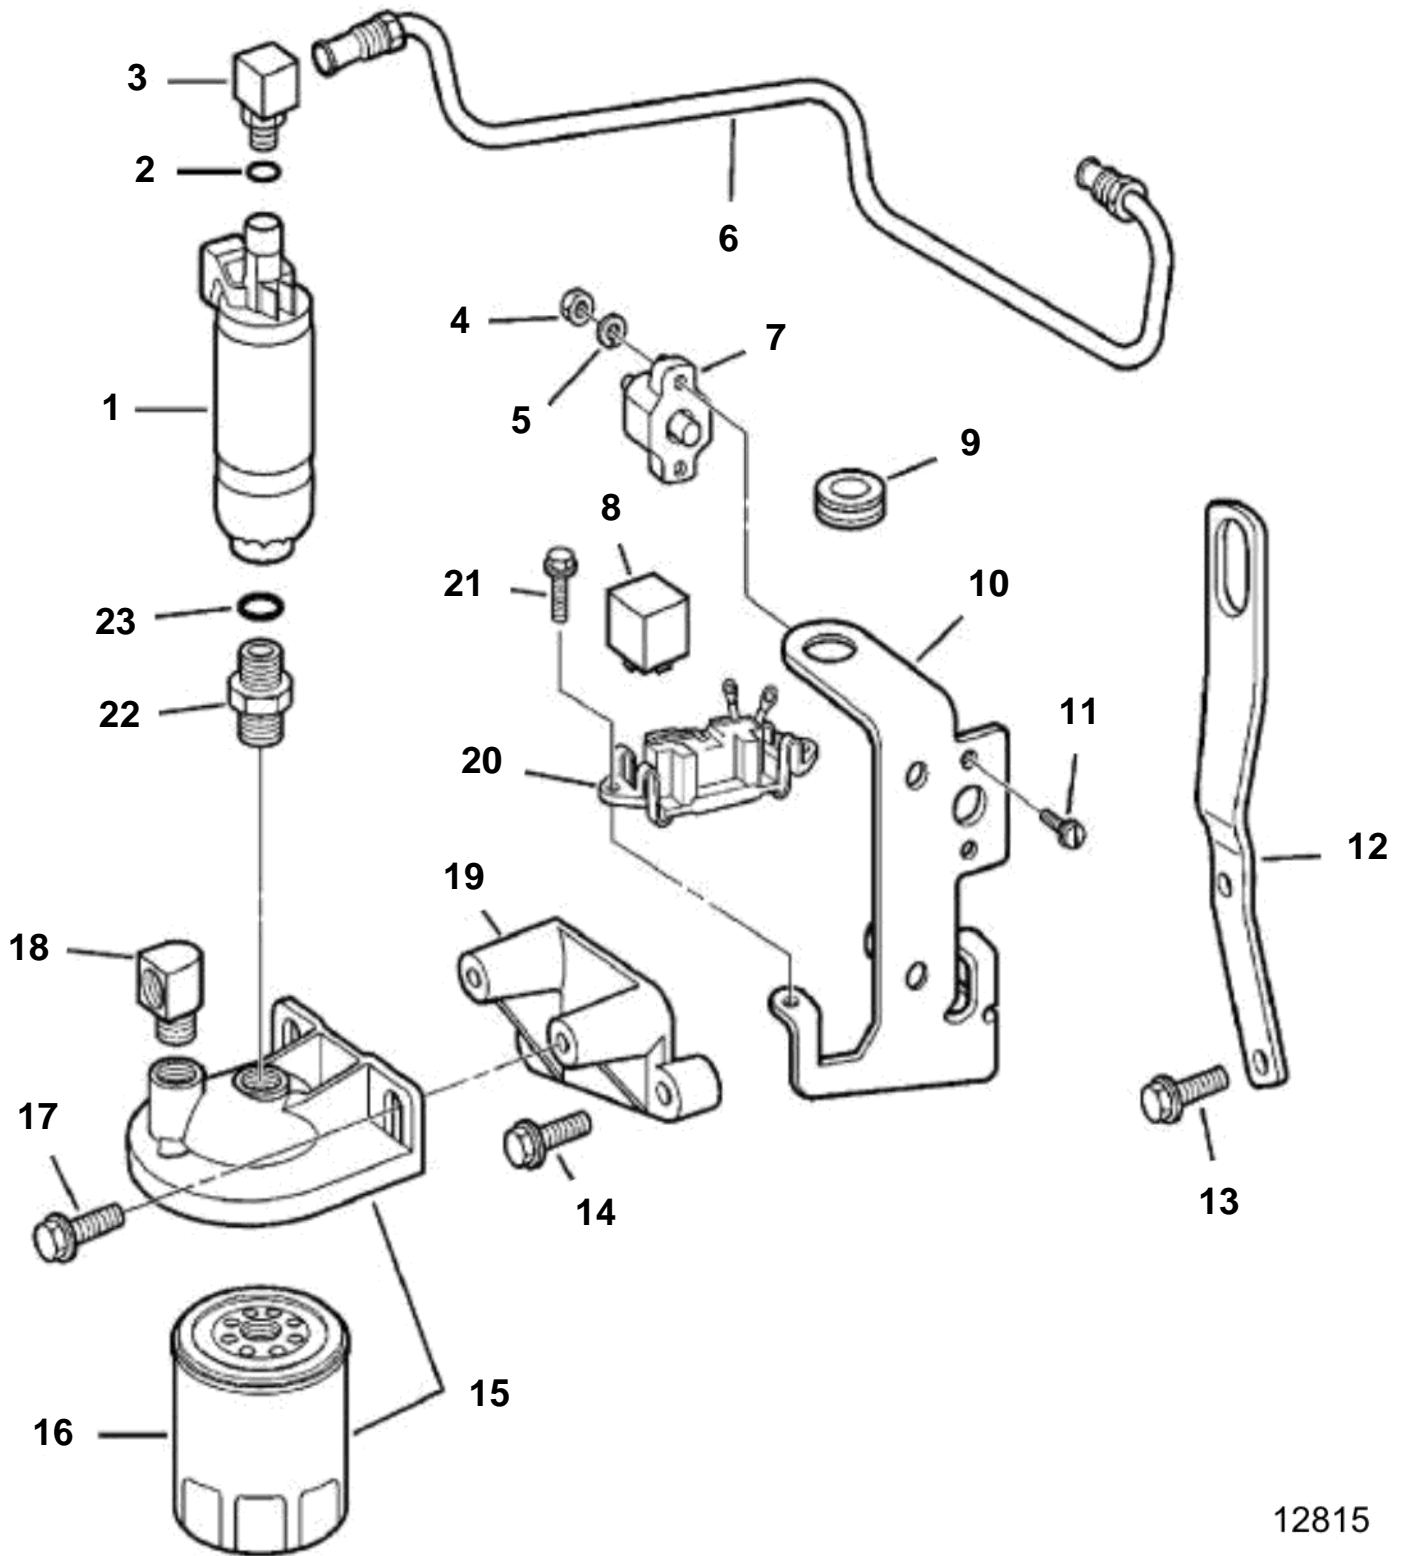

4.3GLPNCA, 4.3GSJNCS, 4.3GSPNCA, 4.3GSPNCM

12815

4.3GLPNCA, 4.3GSJNCS, 4.3GSPNCA, 4.3GSPNCM

REF	PART NO.	QTY	DESCRIPTION	NOTES
1	3854620	1	Fuel pump	
2	3850820	2	O-ring, Fuel line to fuel pump, carburetor	
3	3853545	1	Fitting, Fuel line to fuel pump	
4	3852064	2	Nut, Circuit breaker terminals	Engine
	3852064	2	Nut, Circuit breaker terminals	Tilt & trim
5	3852001	2	Lock washer, Circuit breaker	
6	3854123	1	Fuel pipe, Fuel pump to carburetor	GS
	3854122	1	Fuel pipe, Fuel pump to carburetor	GL
7	3854238	1	Breaker, 6 amp, fuel pump	
8	3850403	1	Relay, Fuel pump	
9	3852481	11	Grommet	
10		1	Bracket, Fuel pump & relay mounting	
11	3853620	2	Screw, Circuit breaker to bracket	
12	3853311	2	Bracket	Stbd; front
13	3853557	1	Screw, Lift bracket & start leads to engine	
14	3853326	2	Screw, Lift bracket, fuel pump & relay assy	
15	3850861	1	Cover	
16	3851218	1	· Fuel filter	
17	3853266	2	Screw, Fuel pump, support bracket, fuel filter	
18	3852013	1	Elbow, Inlet, fuel filter cover	
19	3853310	1	Bracket, Fuel pump, support bracket & filter	
20	3852210	1	Bracket, Relay	
21	3852208	2	Screw, Relay & cable assy to support bracket	Electric fuel pump
22	3853493	1	Fitting, Fuel pump to fuel filter cover	
23	3850819	1	O-ring, Fitting	