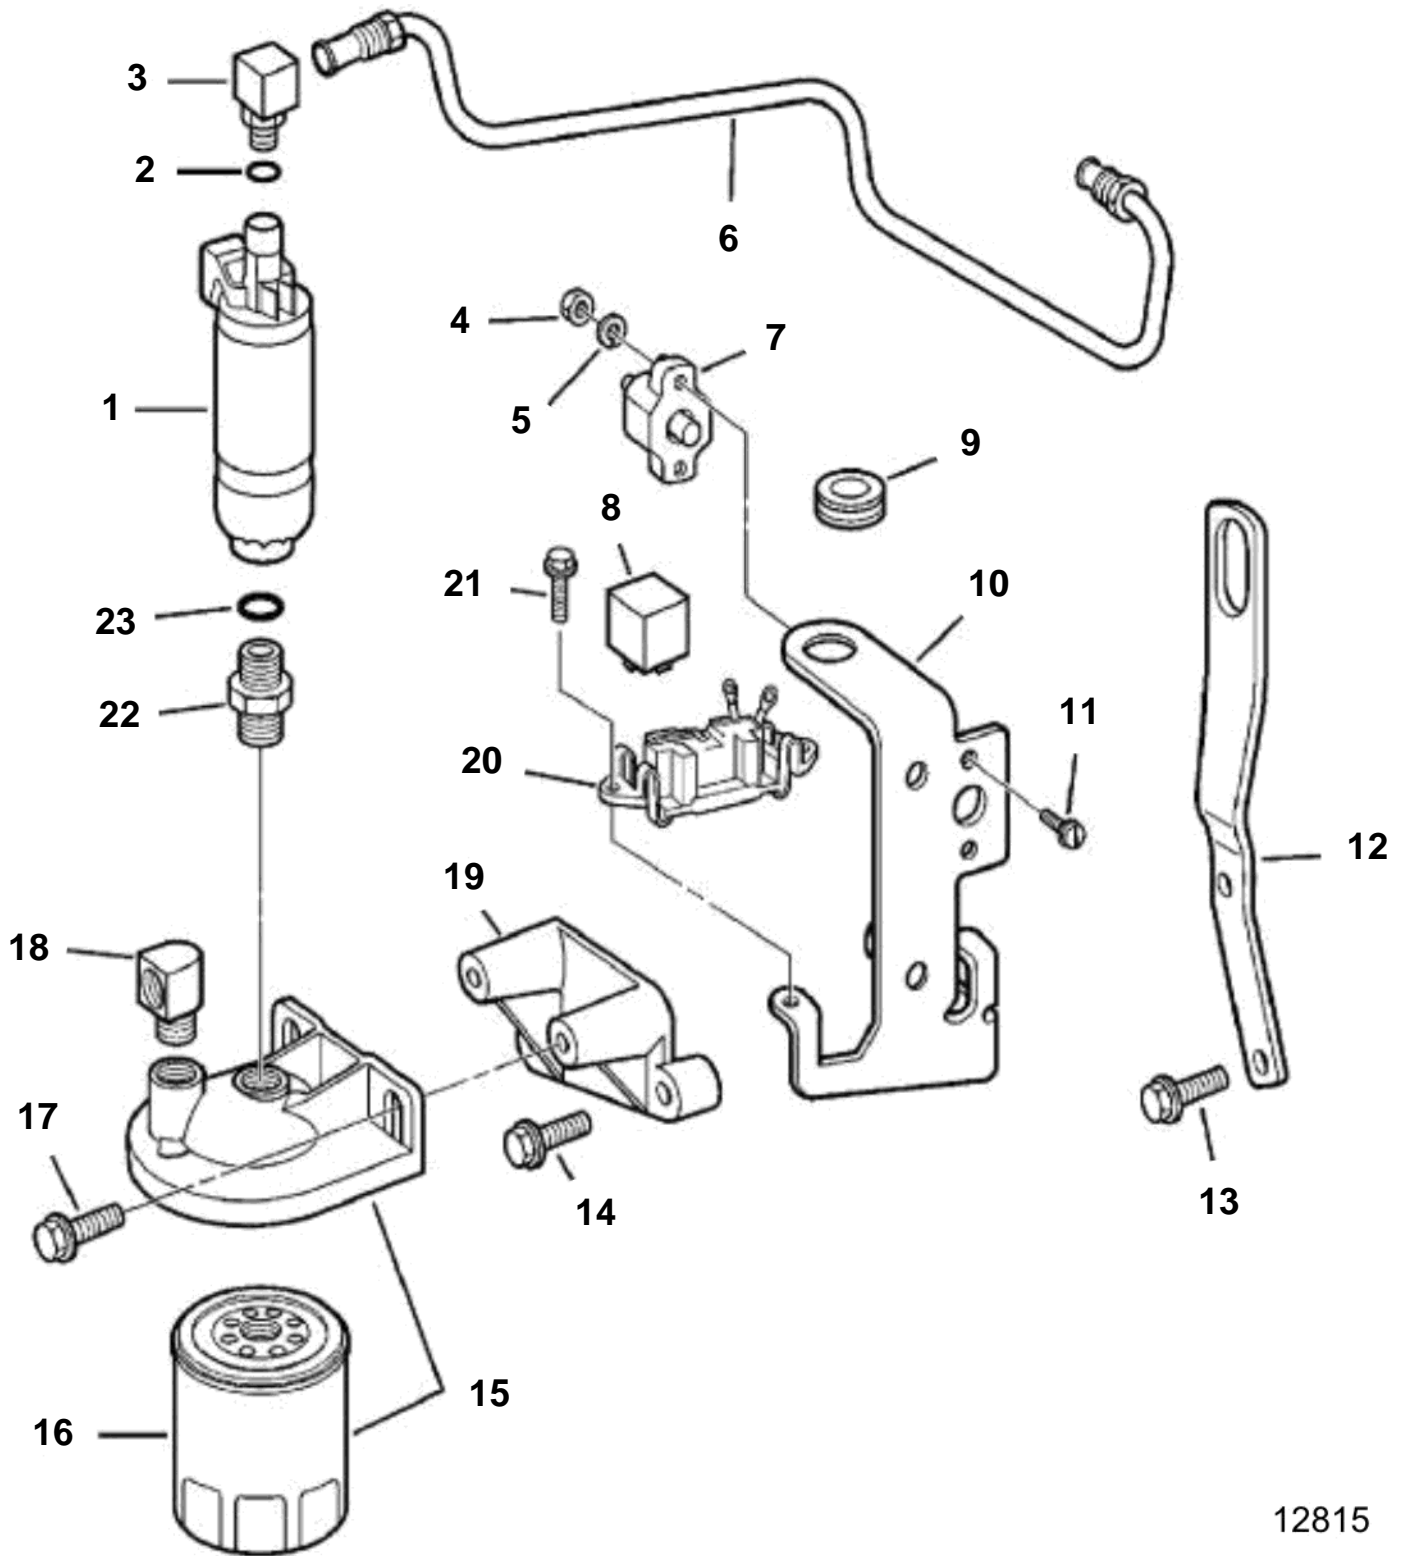

4.3GLPNCB, 4.3GLPNCS, 4.3GSJNCC, 4.3GSPNCB, 4.3GSPNCS

12815

4.3GLPNCB, 4.3GLPNCS, 4.3GSJNCC, 4.3GSPNCB, 4.3GSPNCS

REF	PART NO.	QTY	DESCRIPTION	NOTES
1	3854620	1	Fuel pump	
2	3850820	2	O-ring, Fuel line to fuel pump, carburetor	
3	3853545	1	Fitting, Fuel line to fuel pump	
4	3852064	2	Nut, Circuit breaker terminals	Engine
	3852064	2	Nut, Circuit breaker terminals	Tilt & trim
5	3852001	2	Lock washer, Circuit breaker	
6	3854123	1	Fuel pipe, Fuel pump to carburetor	GS
	3855904	1	Tube, Fuel pump to carburetor	GL
7	3854238	1	Breaker, 6 amp, fuel pump	
8	3850403	1	Relay, Fuel pump	
9	3852481	11	Grommet	
10		1	Bracket, Fuel pump & relay mounting	
11	3853620	2	Screw, Circuit breaker to bracket	
12	3853311	2	Bracket	Stbd; front
13	3853557	1	Screw, Lift bracket & start leads to engine	
14	3853326	2	Screw, Lift bracket, fuel pump & relay assy	
15	3850861	1	Cover	
16	3851218	1	· Fuel filter	
17	3853266	2	Screw, Fuel pump, support bracket, fuel filter	
18	3852013	1	Elbow, Inlet, fuel filter cover	
19	3853310	1	Bracket, Fuel pump, support bracket & filter	
20	3852210	1	Bracket, Relay	
21	3852208	2	Screw, Relay & cable assy to support bracket	Electric fuel pump
22	3853493	1	Fitting, Fuel pump to fuel filter cover	
23	3850819	1	O-ring, Fitting	