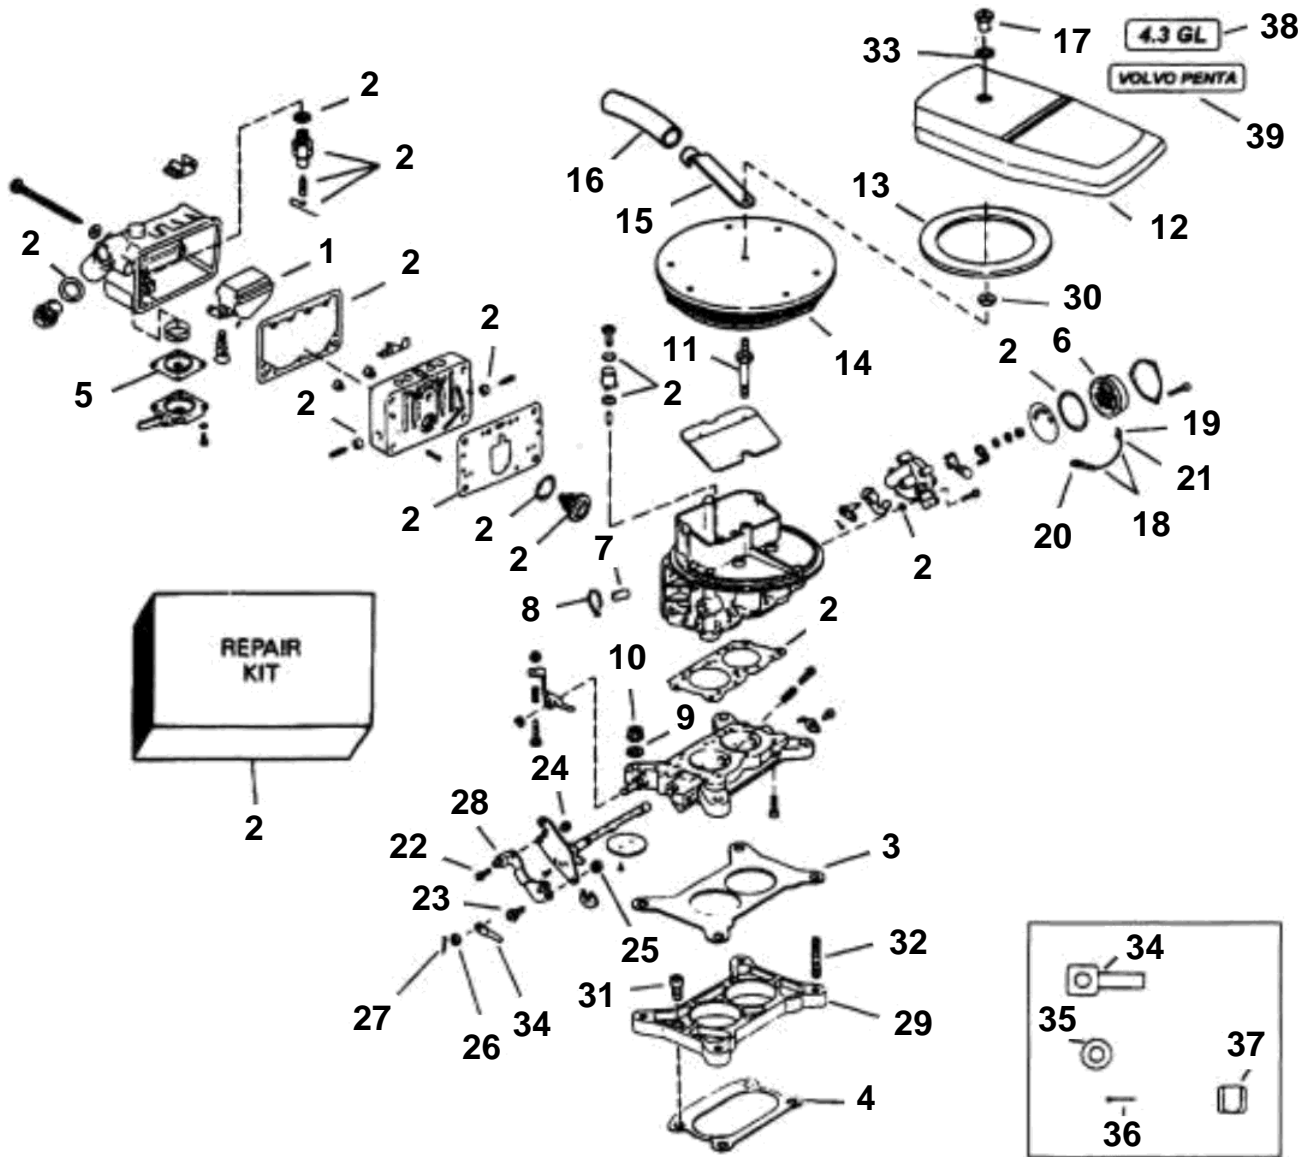

4.3GLPNCA

12484

4.3GLPNCA

REF	PART NO.	QTY	DESCRIPTION	SEE SEC.	NOTES
1	3854346	1	Carburetor		
			· Bulletin P-23-1-1	P-23-1-1-EN	Power valve kits, Holley
1	3853575	1	· Float		
2	3854020	1	· Repair kit		
3	3853280	1	· · Gasket, Carburetor to adapter		
4	3853279	1	· · Gasket, Adapter to manifold		
5	3854257	1	· · Diaphragm, Accelerator pump		
6	3853992	1	· Choke		
7	3852082	1	· Cap, Nipple		
8		1	· Lock strap, Nipple		
9	3852191	1	Washer, Choke ground		
10	3852142	4	Nut, Stud, Carburetor mounting		
11	3853560	1	Stud, Flame arrestor		
12	3850510	1	Cover, Flame arrestor		
13	3850458	2	Spacer, Flame arrestor cover		
14		1	Flame shield		
15	3852695	1	Connector, C'case vent hose		
16	3852435	1	Hose, 9 in. (229 mm)		
17	3852749	1	Nut, Cover		
18	3853845	1	Cable, Choke ground		
19	3854253	1	· Drain cock		
20	3852037	1	· Cable terminal, Ring		
21	3854259	1	· Cover, Terminal		
22	3850415	1	Screw, Throttle lever		
23	3852154	1	Screw, Throttle lever		
24	3853758	1	Nut, Throttle lever		
25	3852420	1	Lock nut, Throttle lever		
26	3852049	1	Washer, Throttle cable to lever		
27	3852052	1	Cotter pin, Throttle cable to lever		
28	3850232	1	Lever		
29		1	Adapter, Carb. to intake manifold		
30	3853561	1	Nut, Flame arrestor		
31	3852864	4	Screw, Adapter to intake manifold		
32	3853373	4	Stud, Carburetor to adapter		
33	3852007	1	Washer, Cover		
34	3850941	1	Adapter, Throttle cable		
35	3852193	1	Washer, Throttle cable adapter		
36	3852052	1	Cotter pin, Throttle cable		
37	3852019	1	Retainer, Throttle cable		
38	3854980	1	Decal		Volvo Penta
39	3854982	1	Decal		4.3GL