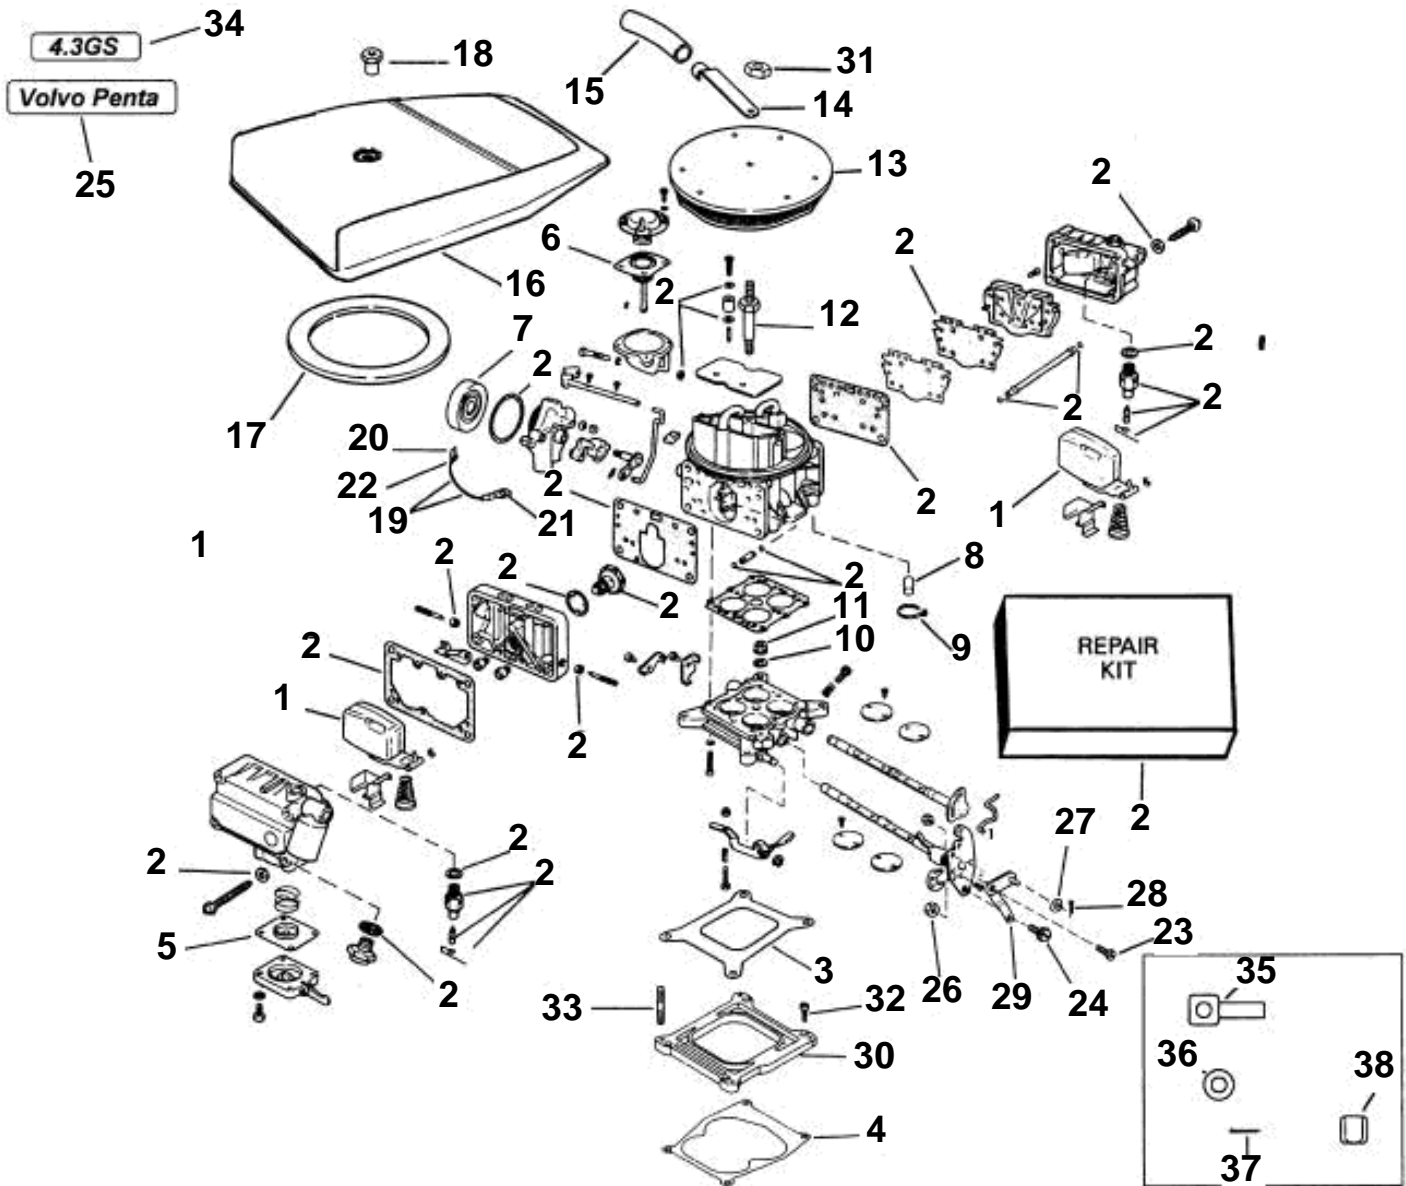

4.3GSJNCC, 4.3GSJNCS, 4.3GSPNCA, 4.3GSPNCB, 4.3GSPNCM, 4.3GSPNCS

4.3GSJNCC, 4.3GSJNCS, 4.3GSPNCA, 4.3GSPNCB, 4.3GSPNCM, 4.3GSPNCS

REF	PART NO.	QTY	DESCRIPTION	NOTES
1	3850288	1	Carburetor	
	3853575	1	• Float	
2	3854341	1	• Repair kit	
3	3853497	1	• • Gasket, Carburetor to adapter	
4	3852437	1	• • Gasket, Adapter to manifold	
5	3854257	1	• • Diaphragm, Accelerator pump	
6	3853991	1	• Diaphragm	
7	3853992	1	• Choke	
8	3852082	1	• Cap, Nipple	
9		1	• Lock strap, Nipple	
10	3852191	1	Washer, Choke ground	
11	3852142	4	Nut, Stud, Carburetor mounting	
12	3853560	1	Stud, Flame arrestor	
13		1	Flame shield	
14	3852695	1	Connector, Crankcase venthose	
15	3852435	1	Hose, Crankcase vent,9' (229 mm)	
16	3850510	1	Cover, Flame arrestor	
17	3850458	1	Spacer, Flame arrestor cover	
18	3852749	1	Nut, Cover	
	3852007	1	Washer, cover	Not shown
19	3853845	1	Cable, Choke ground	
20	3854258	1	• Cable terminal	
21	3852037	1	• Cable terminal, Ring	
22	3854259	1	• Cover, Terminal	
23	3850415	1	Screw, Throttle lever	
24	3852154	1	Screw, Throttle lever	
25	3854980	1	Decal	Volvo Penta
26	3853758	1	Nut, Throttle lever	
27	3852420	1	Lock nut, Throttle lever	
28	3852049	1	Washer, Throttle cable to lever	
29	3850217	1	Lever	
30	3853277	1	Adapter, Carb. to intake	
31	3853561	1	Nut, Flame arrestor	
32	3852864	4	Screw, Adapter to intake manifold manifold	
33	3853276	4	Stud, Carburetor to adapter	
34	3854983	1	Decal	4.3GS
35	3850941	1	Adapter, Throttle cable	
36	3852193	1	Washer, Throttle cable adapter	
37	3852052	1	Cotter pin, Throttle cable	
38	3852019	1	Retainer, Throttle cable	