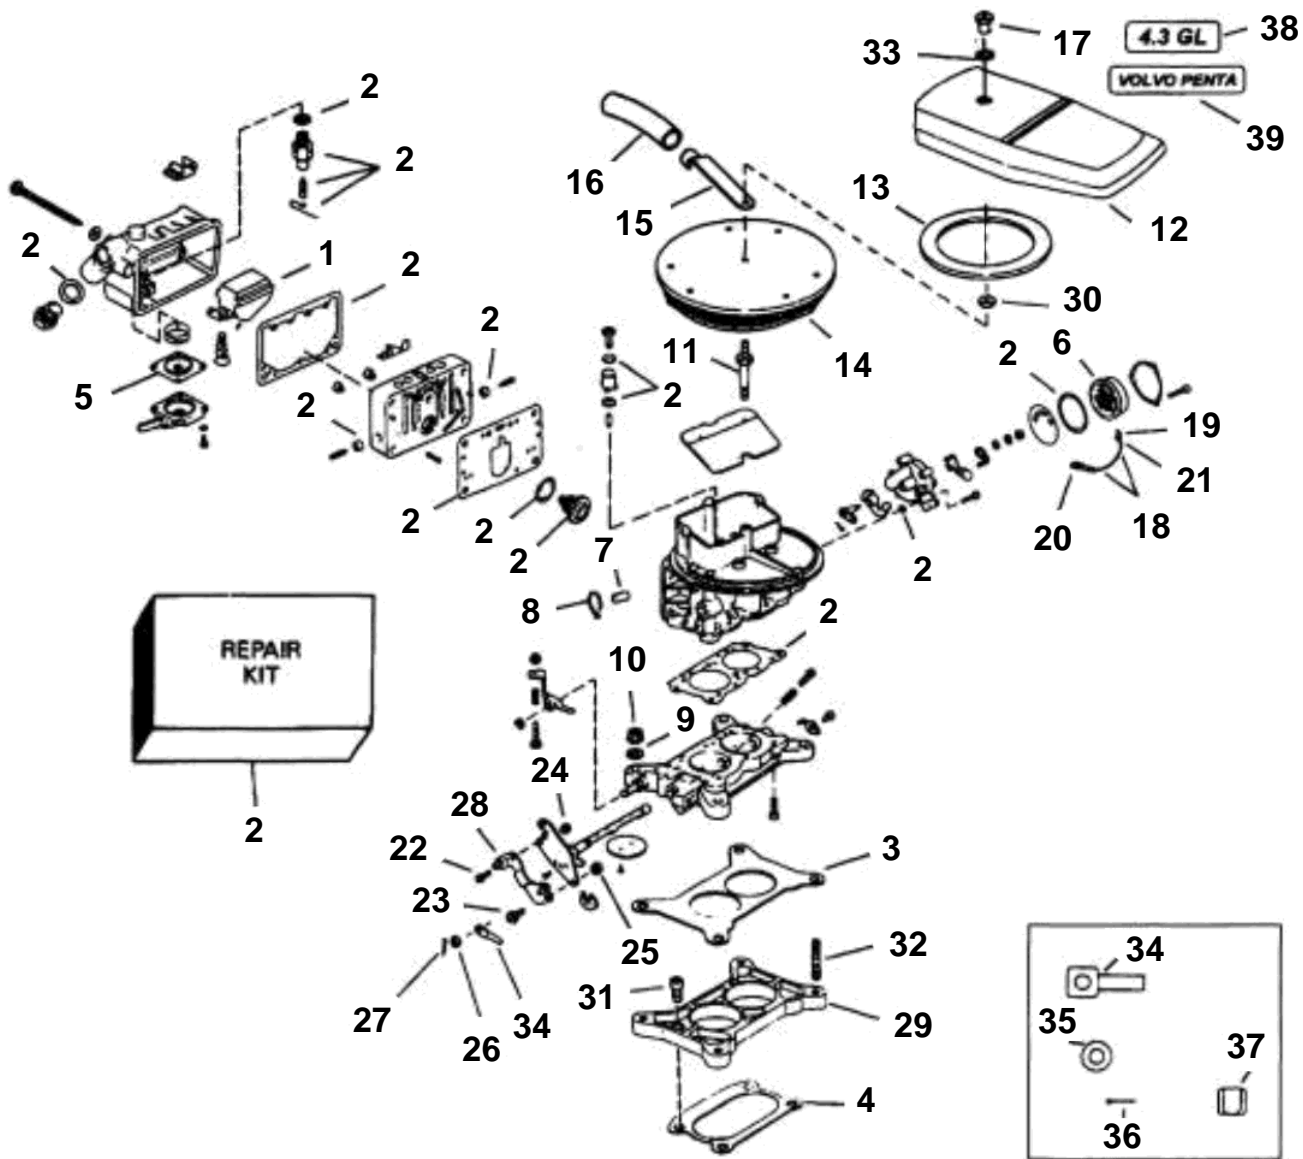

4.3GLPNCS

12484

4.3GLPNCS

REF	PART NO.	QTY	DESCRIPTION	SEE SEC.	NOTES
1	3854346	1	Carburetor		
			· Bulletin P-23-1-1	P-23-1-1-EN	Power valve kits, Holley
1	3853575	1	· Float		
2	3854020	1	· Repair kit		
3	3853280	1	· · Gasket, Carburetor to adapter		
4	3853279	1	· · Gasket, Adapter to manifold		
5	3854257	1	· · Diaphragm, Accelerator pump		
6	3853992	1	· Choke		
7	3852082	1	· Cap, Nipple		
8		1	· Lock strap, Nipple		
9	3852191	1	Washer, Choke ground		
10	3852142	4	Nut, Stud, Carburetor mounting		
11	3853560	1	Stud, Flame arrestor		
12	3850510	1	Cover, Flame arrestor		
13	3850458	2	Spacer, Flame arrestor cover		
14		1	Flame shield		
15	3852695	1	Connector, C'case vent hose		
16	3852435	1	Hose, 9 in. (229 mm)		
17	3852749	1	Nut, Cover		
18	3853845	1	Cable, Choke ground		
19	3854253	1	· Drain cock		
20	3852037	1	· Cable terminal, Ring		
21	3854259	1	· Cover, Terminal		
22	3850415	1	Screw, Throttle lever		
23	3852154	1	Screw, Throttle lever		
24	3853758	1	Nut, Throttle lever		
25	3852420	1	Lock nut, Throttle lever		
26	3852049	1	Washer, Throttle cable to lever		
27	3852052	1	Cotter pin, Throttle cable to lever		
28	3850232	1	Lever		
29	3855903	1	Adapter, Carb. to intake manifold		
30	3853561	1	Nut, Flame arrestor		
31	3852864	4	Screw, Adapter to intake manifold		
32	3853373	4	Stud, Carburetor to adapter		
33	3852007	1	Washer, Cover		
34	3850941	1	Adapter, Throttle cable		
35	3852193	1	Washer, Throttle cable adapter		
36	3852052	1	Cotter pin, Throttle cable		
37	3852019	1	Retainer, Throttle cable		
38	3854980	1	Decal		Volvo Penta
39	3854982	1	Decal		4.3GL