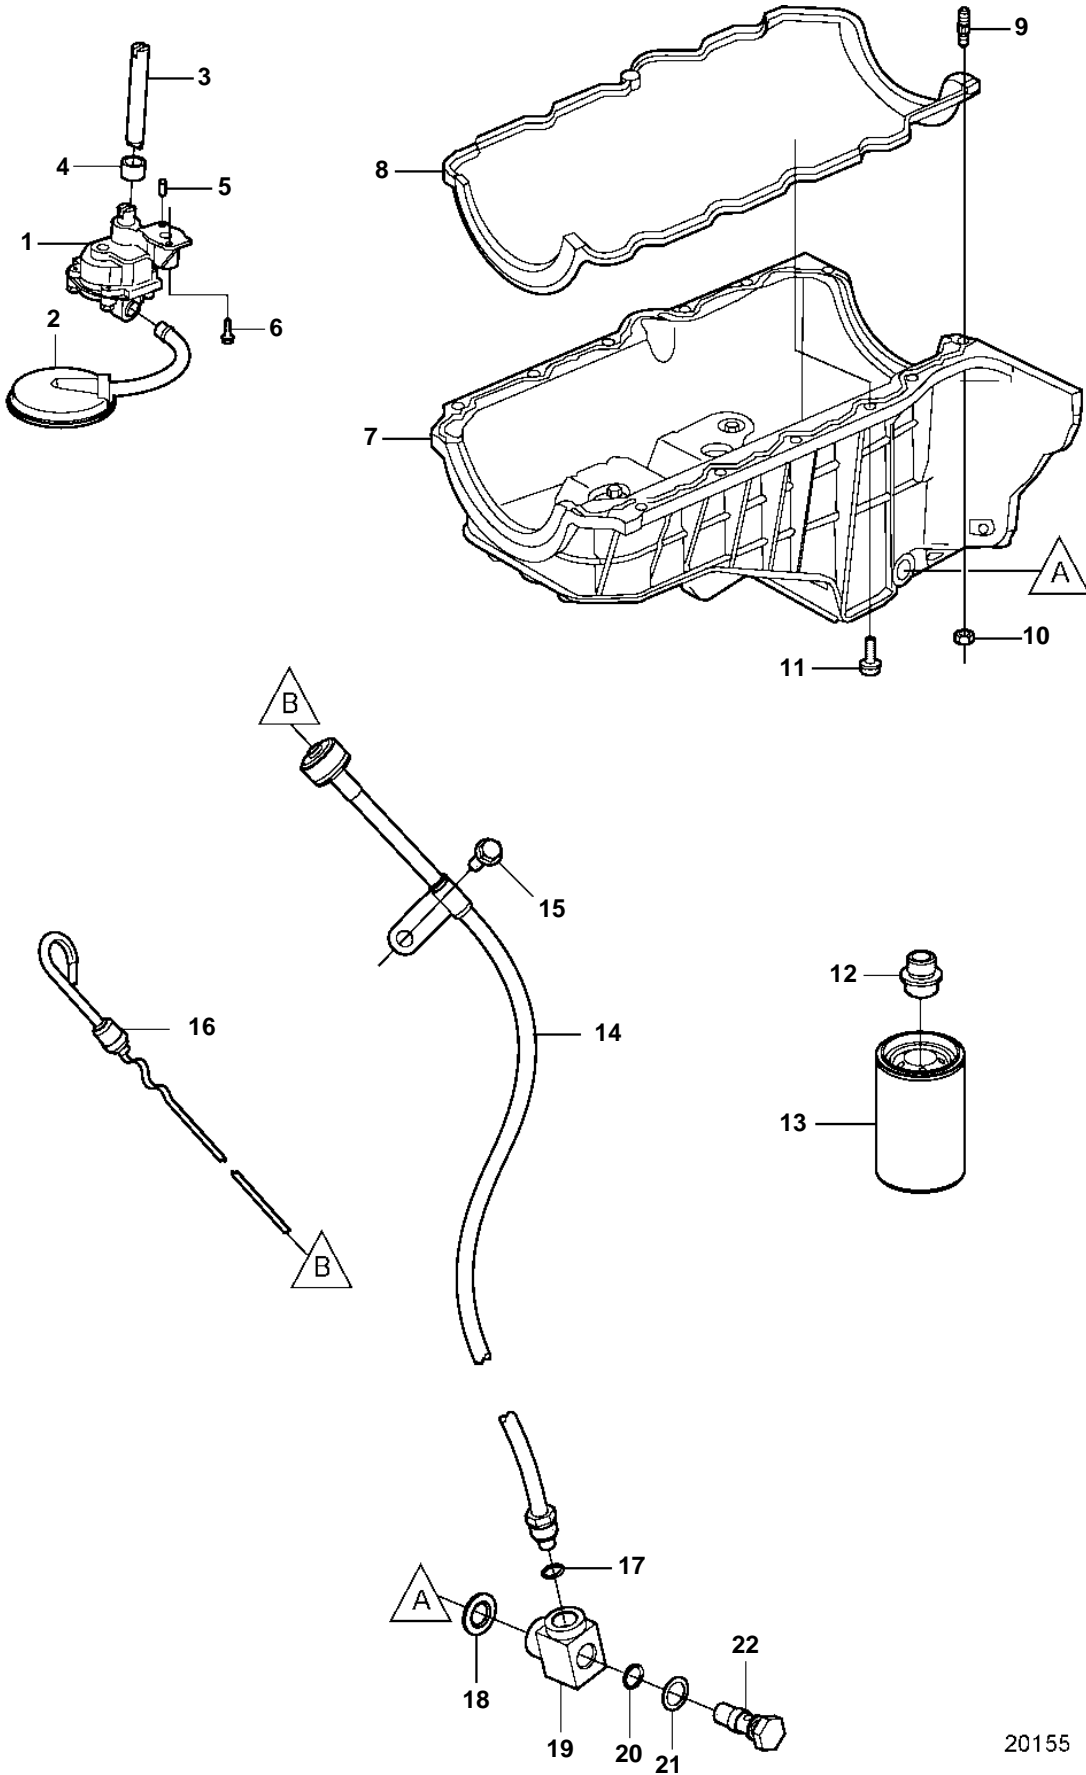

4.3GLPNCB, 4.3GLPNCS, 4.3GSJNCC, 4.3GSPNCB, 4.3GSPNCS, 4.3GIPNCBCE, 4.3GIPNCSCE

20155

4.3GLPNCB, 4.3GLPNCS, 4.3GSJNCC, 4.3GSPNCB, 4.3GSPNCS, 4.3GIPNCBCE, 4.3GIPNCSCE

REF	PART NO.	QTY	DESCRIPTION	SEE SEC.	NOTES
1	3856125	1	Oil pump		
2	3857714	1	Oil pump screen		
3	3853198	1	Shaft		
4	3853199	1	Retainer		
5	3855972	2	Pin		
6	3853234	1	Screw		
7	3855800	1	Sump		
8	3855801	1	Gasket kit		
9	3857718	2	Stud		
10	3856930	2	Nut		
11	3855802	10	Screw		
12	3853174	1	Fitting		
13	841750	1	Oil filter		
			· Bulletin P-21-7-1	P-21-7-1-EN	Oil Filters, GM gas engines
14	3855723	1	Tube		
15	3853557	1	Screw		
16	3850473	1	Oil dipstick		
17	3852033	1	O-ring		
18	3851981	1	Sealing washer		
19	3855722	1	Fitting		
20	3853674	1	O-ring		
21	3852007	1	Washer		
22	3855721	1	Retainer		