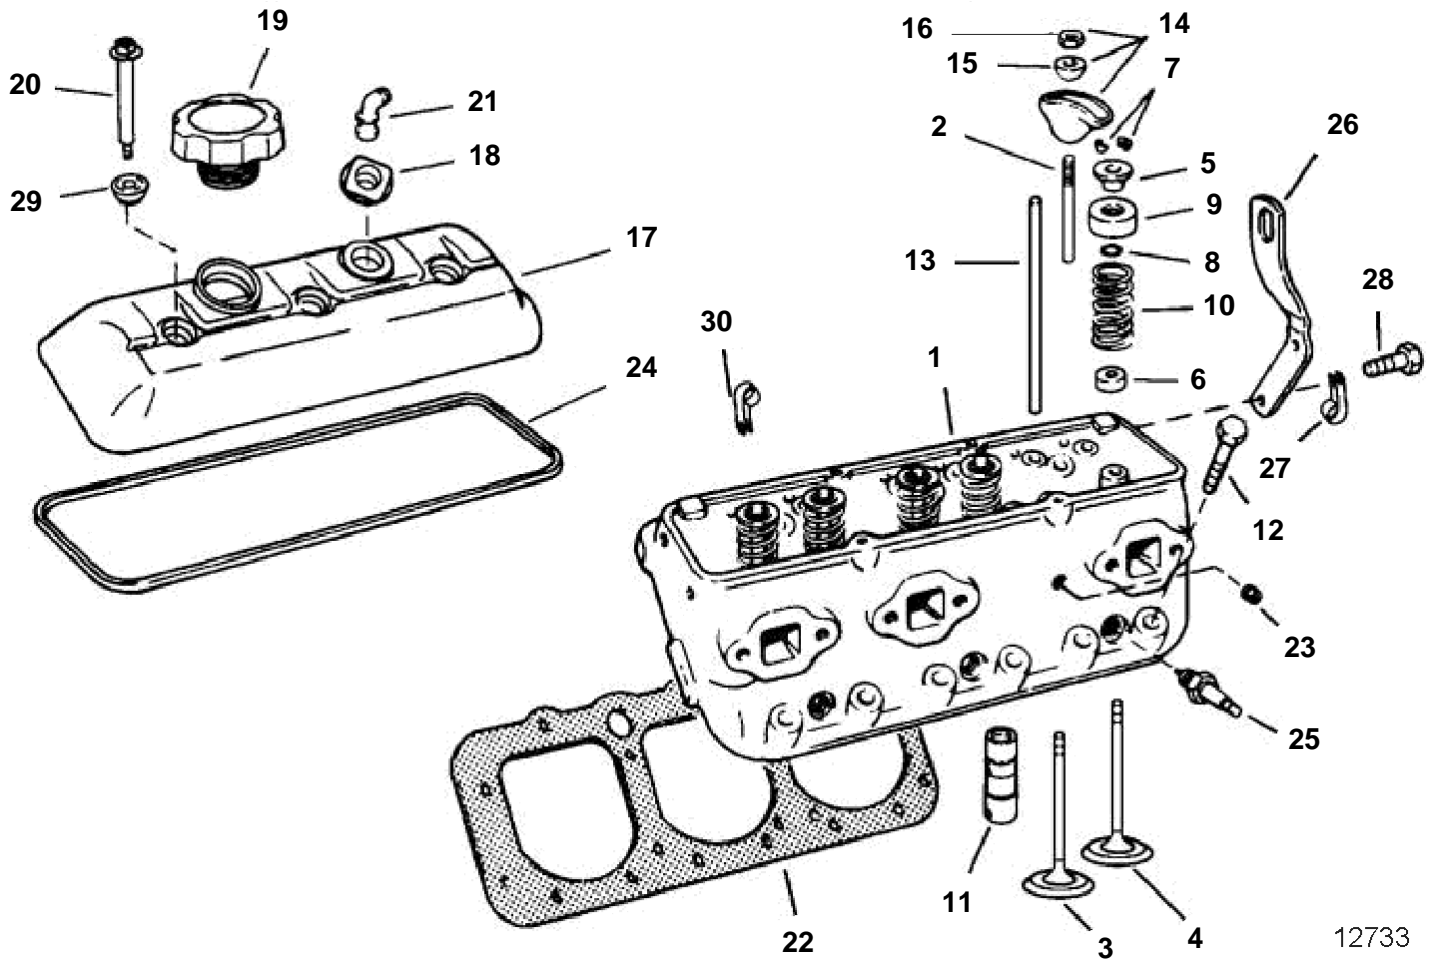

4.3GLPNCA, 4.3GSJNCS, 4.3GSPNCA, 4.3GSPNCM, 4.3GIPNCACE, 4.3GIPNCMCE

4.3GLPNCA, 4.3GSJNCS, 4.3GSPNCA, 4.3GSPNCM, 4.3GIPNCACE, 4.3GIPNCMCE

REF	PART NO.	QTY	DESCRIPTION	NOTES
1	3854945	1	Cylinder head	
2	3850844	6	Stud, Rocker arm	
3	3852449	8	Inlet valve, 0.015 in. OS	
		8	Exhaust valve, 0.030 in. OS	
	3852450	8	Inlet valve, 0.030 in. OS	
	3852451	4	Inlet valve, Standard	
4	3850390	6	Exhaust valve, 0.015 in. OS	
	3850392	6	Exhaust valve, Standard	
5	3853228	6	Valve spring washer, Intake valve spring	
	3853229	8	Rotator, Exhaust valve spring	
6	3853226	6	Seal, Valve stem	
	3853645	6	Seal, 0.015 in. OS	
		6	Seal, 0.030 in. OS	
7	3855823	24	Valve cotter, Valve stem	
8	3854956	12	Seal, Valve stem	
9		12	Shield, Valve stem	
10	3853227	16	Valve spring	
11	3850385	12	Lifter	
12	3853230	10	Lock screw, Cylinder head, 3-3/4 in	
	3853231	4	Lock screw, Cylinder head, 3 in	
13	3853170	12	Push rod, Rocker arm	
14	3854943	1	Rocker arm	
15	3853193	12	Ball, Rocker arm	
16	3853649	12	Nut, Rocker arm	
17	3854949	1	Valve cover, Port	
	3854948	1	Valve cover, Starboard	
18	3854947	6	Grommet, Valve cover	
19	3854944	1	Oil filler cap	
20	3854946	6	Screw, Valve cover	
21	3852104	2	Elbow, Valve cover	
22	3854299	2	Cyl.head.gasket, Cylinder head	
23	3852471	1	Plug, Engine block	
24	3854942	2	Gasket, Valve cover	
25	3851840	1	Spark plug kit, 6-pack	Gi
	3851859	1	Spark plug kit, 6-pack	GL/GS
	3851860	1	Spark plug kit, 24-pack	GL/GS
	3851863	1	Spark plug kit, 24-pack	Gi
26	3853311	1	Bracket, Port, rear	
27	3852092	1	Clamp, Engine cable to cyl. head	
28	3853557	2	Screw, Lift bracket	
29	3855020	6	Grommet, Valve cover screw	
30	3852837	1	Clamp, PS hoses to head	