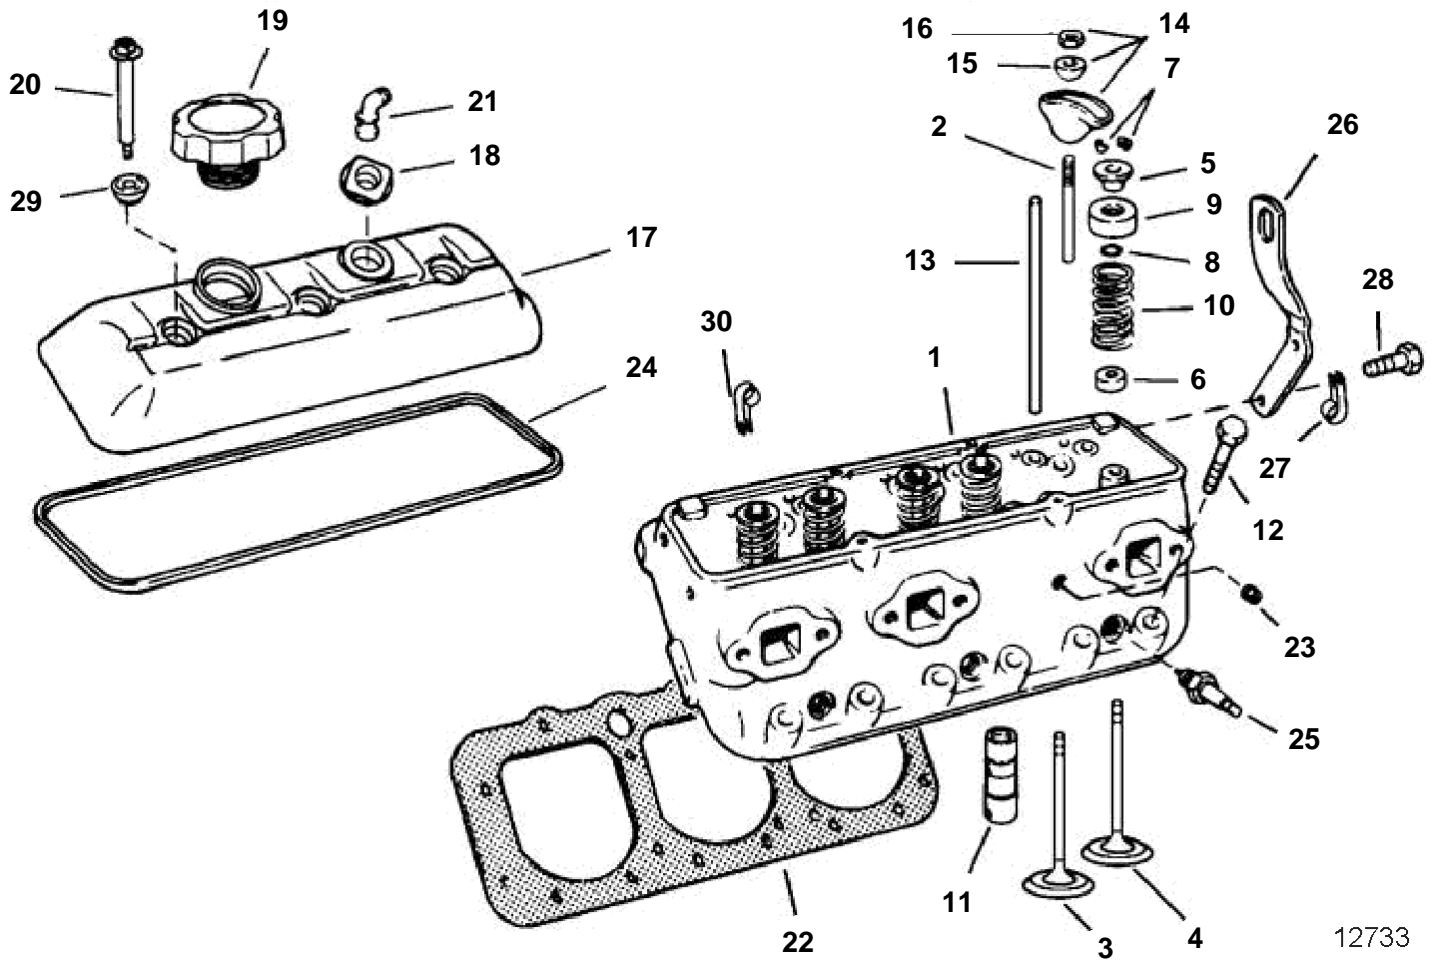

4.3GLPNCB, 4.3GLPNCS, 4.3GSJNCC, 4.3GSPNCB, 4.3GSPNCS, 4.3GIPNCBCE, 4.3GIPNCSCE

12733

## 4.3GLPNCB, 4.3GLPNCS, 4.3GSJNCC, 4.3GSPNCB, 4.3GSPNCS, 4.3GIPNCBCE, 4.3GIPNCSCE

REF	PART NO.	QTY	DESCRIPTION	NOTES
1	3855813	2		
2	3850844	6	Stud, Rocker arm	
3	3855810	6	Inlet valve, Standard	
4	3855809	6	Exhaust valve, 0.030 in. OS	
	3855808	6	Exhaust valve, Standard	
5	3855816	6	Valve cap, Intake valve spring	
6	3853648	6	Woodruff key, Exhaust	Missing on some engines
	3855814	6	Valve stem seal, Intake	
7	3855823	24	Valve cotter, Valve stem	
8	3855814	12	Valve stem seal	
9		12	Shield	
10	3855815	16	Valve spring	
11	3855811	12	Lifter	
12	3856124	10	Screw, Cylinder head, 1¾ in	
	3856122	10	Screw, Cylinder head, 3¾ in	
	3856123	4	Screw, Cylinder head, 3 in	
13	3856118	12	Push rod, Rocker arm	
14	3854943	1	Rocker arm	
15	3853193	12	· Ball	
16	3853649	12	· Nut, Rocker arm	
17	3854949	1	Valve cover, Port	
	3854948	1	Valve cover, Starboard	
18	3854947	6	· Grommet, Valve cover	
19	3854944	1	Oil filler cap	
20	3854946	6	Screw, Valve cover	
21	3852104	2	Elbow, Valve cover	
22	3854299	2	Cyl.head.gasket, Cylinder head	
23	3852471	1	Plug, Engine block	
24	3854942	2	Gasket, Valve cover	Part of engine gasket kit
25	3856759	1	Spark plug kit, 6-pack	
	3851858	1	Spark plug kit, 24-pack	
26	3853311	1	Bracket	Port; rear
27	3852092	1	Clamp, Engine cable to cyl. head	
28	3853557	2	Screw, Lift bracket to engine	Rear, port
	3853557	1	Screw, Lift bracket to engine	Front, stbd
29	3855020	6	Grommet, Valve cover screw	
30	3852837	1	Clamp, P/S hoses to head	Port, rear