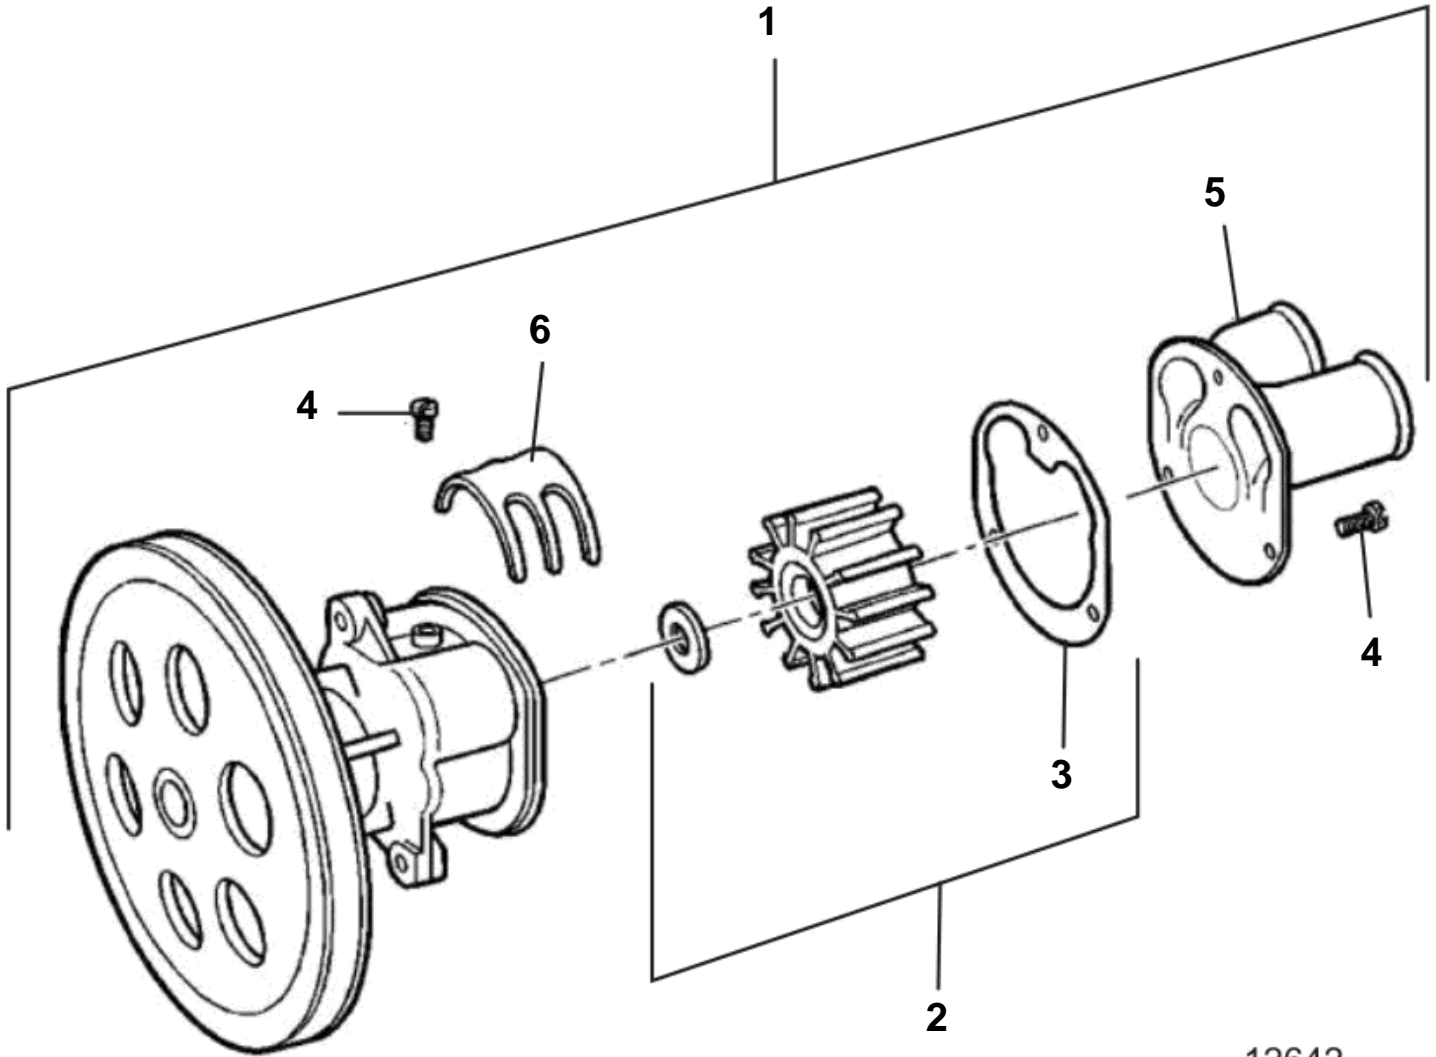

4.3GLPNCA, 4.3GSPNCA, 4.3GSPNCM, 4.3GIPNCACE, 4.3GIPNCMCE

12642

4.3GLPNCA, 4.3GSPNCA, 4.3GSPNCM, 4.3GIPNCACE, 4.3GIPNCMCE

REF	PART NO.	QTY	DESCRIPTION	SEE SEC.	NOTES
1	3855778	1	Sea water pump		
2	3855546	1	· Impeller kit		
			· Bulletin P-26-6-2	P-26-6-2-EN	Impeller kits
3	3851702	1	· · Gasket, Plate to body		
4	841693	4	· Screw		
5	3851697	1	· End cover		
6	3851698	1	· Pump cam, Impeller		