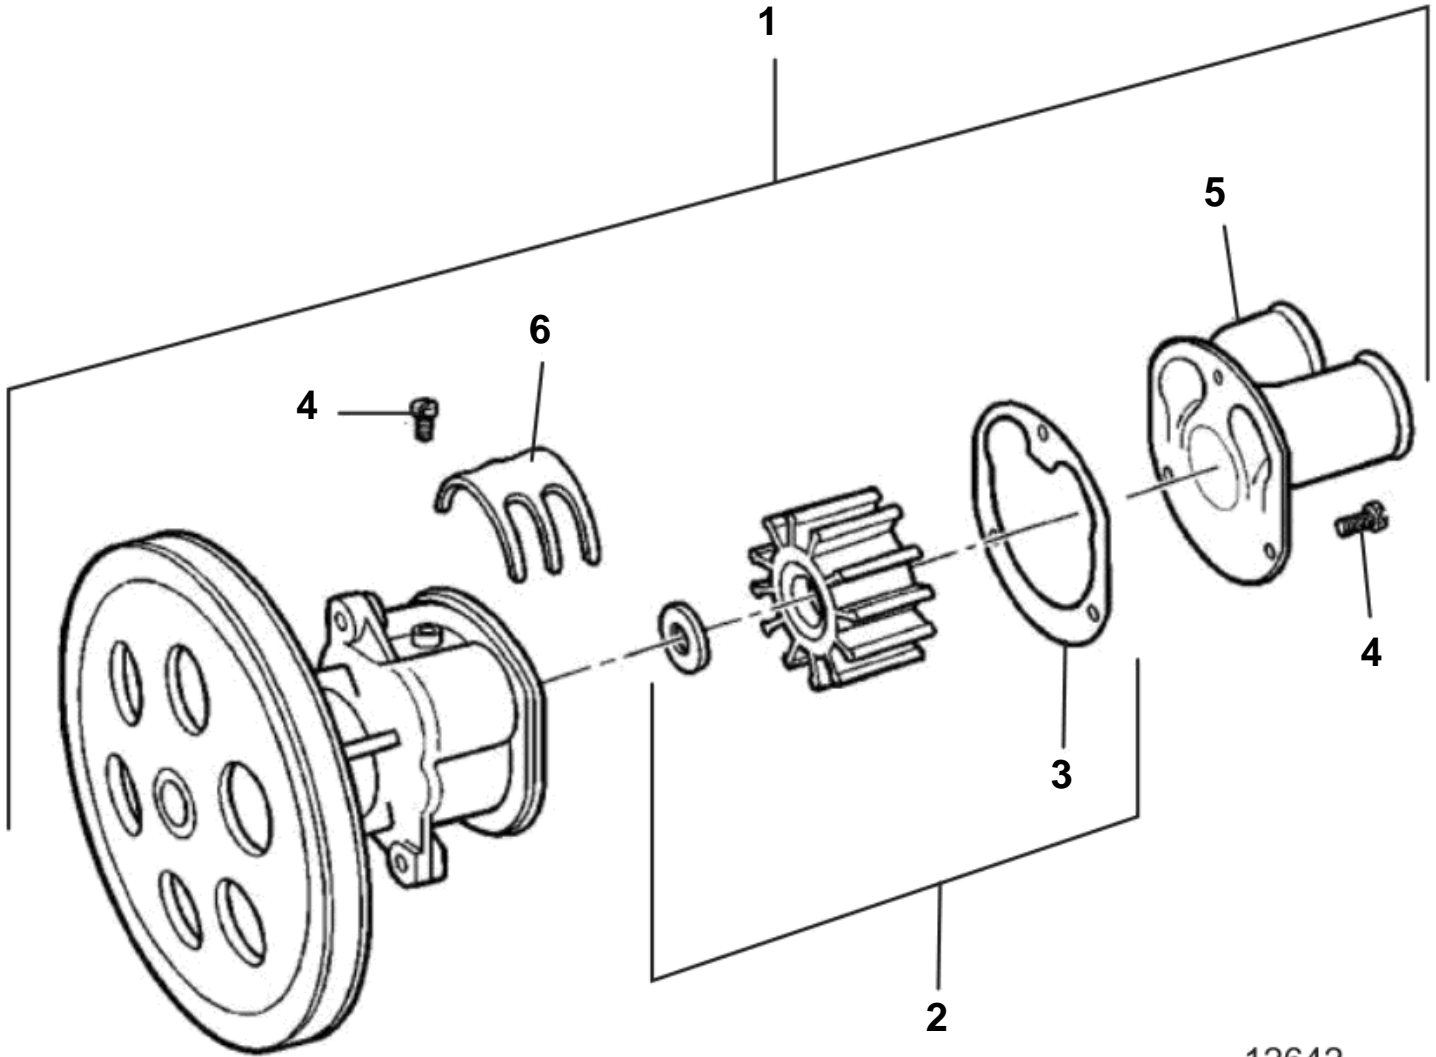

4.3GLPNCB, 4.3GLPNCS, 4.3GSJNCS, 4.3GSPNCB, 4.3GSPNCS, 4.3GIPNCBCE, 4.3GIPNCSCE

12642

4.3GLPNCB, 4.3GLPNCS, 4.3GSJNCS, 4.3GSPNCB, 4.3GSPNCS, 4.3GIPNCBCE, 4.3GIPNCSCE

REF	PART NO.	QTY	DESCRIPTION	SEE SEC.	NOTES
1	3851982	1	Sea water pump		
2	3856039	1	· Impeller kit		
			· Bulletin P-26-6-2	P-26-6-2-EN	Impeller kits
3	3855782	1	· · Gasket, Plate to body		
4	841693	4	· Screw		
5	3851697	1	· End cover		
6	3851698	1	· Pump cam, Impeller		