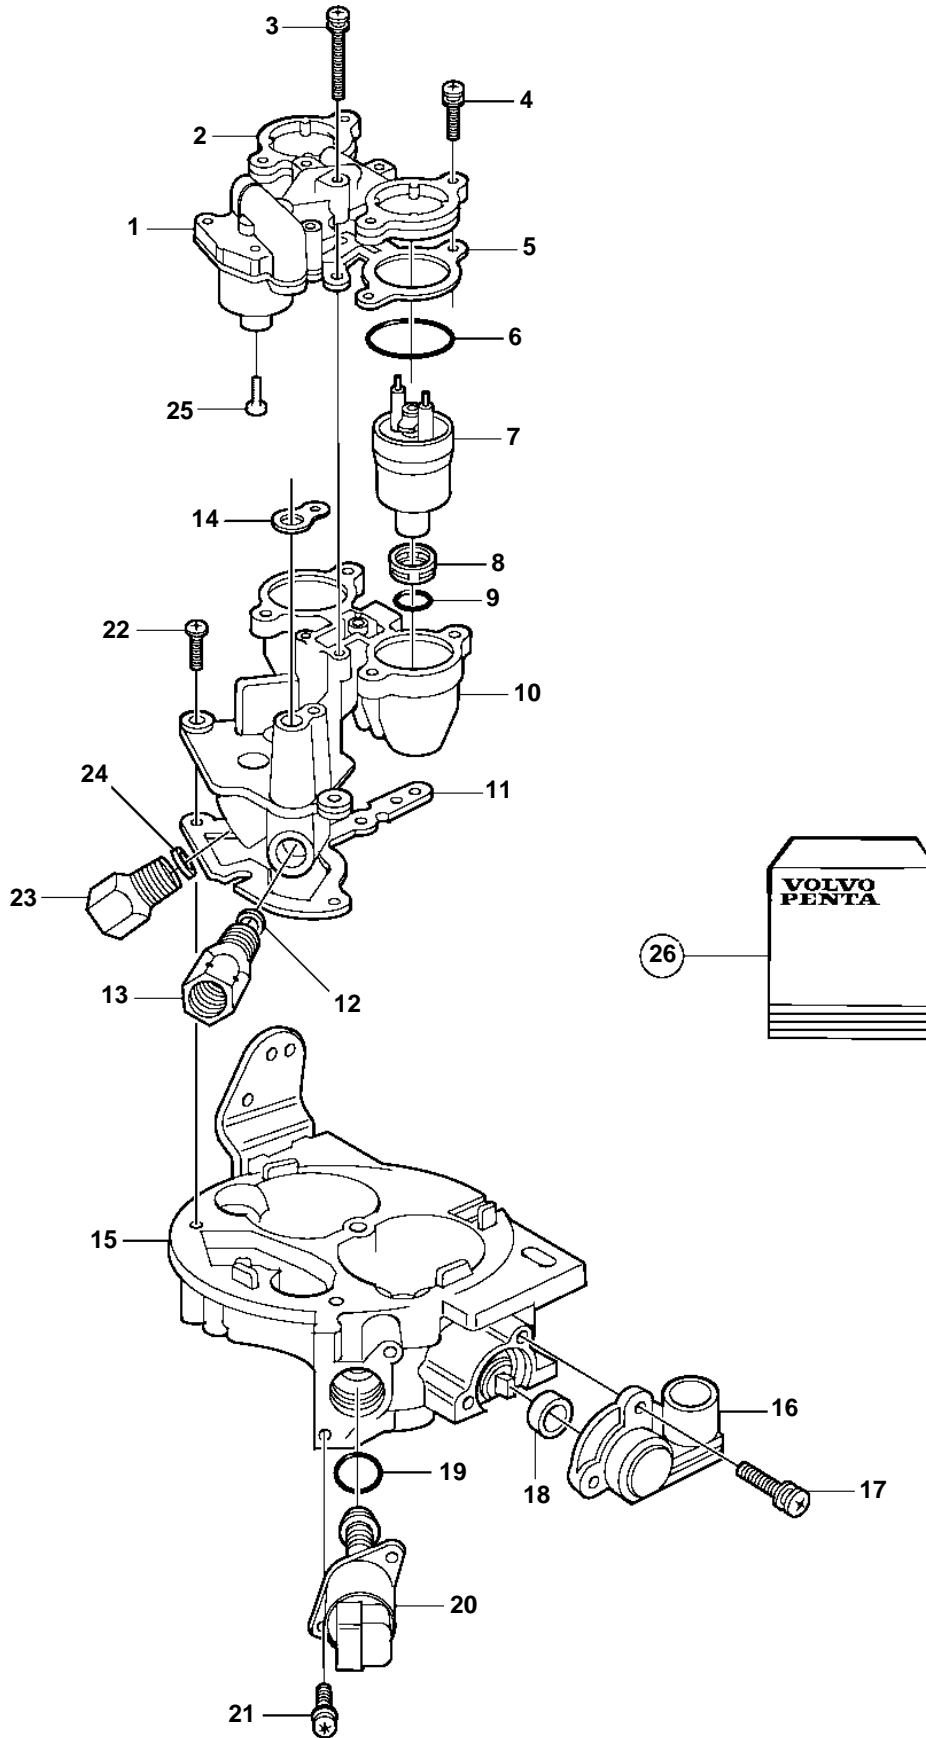

4.3GIPLKDCE, 4.3GIPLKECE

4.3GIPLKDCE, 4.3GIPLKECE

| REF | PART NO. | QTY | DESCRIPTION |
|-----|----------|-----|---|
| 1 | 3850354 | 1 | Throttle body |
| | | 1 | · Fuel press regulator |
| 2 | | 1 | · Cover, fuel meter |
| 3 | | 3 | · Screw, long |
| 4 | | 5 | · Screw, short |
| 5 | | 1 | · Throttle body |
| 6 | | 2 | · O-ring, fuel injector |
| 7 | | 2 | · Injector, fuel |
| 8 | | 2 | · Filter, fuel injector |
| 9 | | 2 | · Filter |
| 10 | 3855188 | 1 | · Repair kit, fuel meter |
| 11 | | 1 | · Gasket |
| 12 | | 1 | · Gasket |
| 13 | | 1 | · Nut, fuel line |
| 14 | | 1 | · Gasket, fuel meter |
| 15 | 3855183 | 1 | · Throttle body, base |
| 16 | | 1 | · Position sensor, Throttle |
| 17 | | 2 | · Screw |
| 18 | | 1 | · Seal |
| 19 | | 1 | · O-ring |
| 20 | | 1 | · lac valve |
| 21 | | 2 | · Screw |
| 22 | | 3 | · Screw |
| 23 | | 1 | · Nut, fuel line |
| 24 | | 1 | · Gasket |
| 25 | | 4 | · Screw |
| 26 | 3855179 | 1 | Repair kit, 5, 6, 8, 9, 11, 14, 19, 24 |
| | | 1 | Repair kit, 1, 2, 3, 4, 5, 6, 7, 8, 9, 10 |
| | 3855181 | 1 | Repair kit, 1, 2, 5, 14 |
| | 3855182 | 1 | Injector, 5, 6, 7, 8, 9, 11, 14 |
| | 3855184 | 1 | Repair kit, 16, 18 |
| | 3855185 | 1 | Repair kit, 19, 20 |
| | 3855186 | 1 | Repair kit, 12, 13, 23, 24 |
| | 3855187 | 1 | Repair kit, 3, 4, 17, 21, 22 |
| | 3855189 | 1 | Repair kit, 5, 6, 8, 9, 15 |