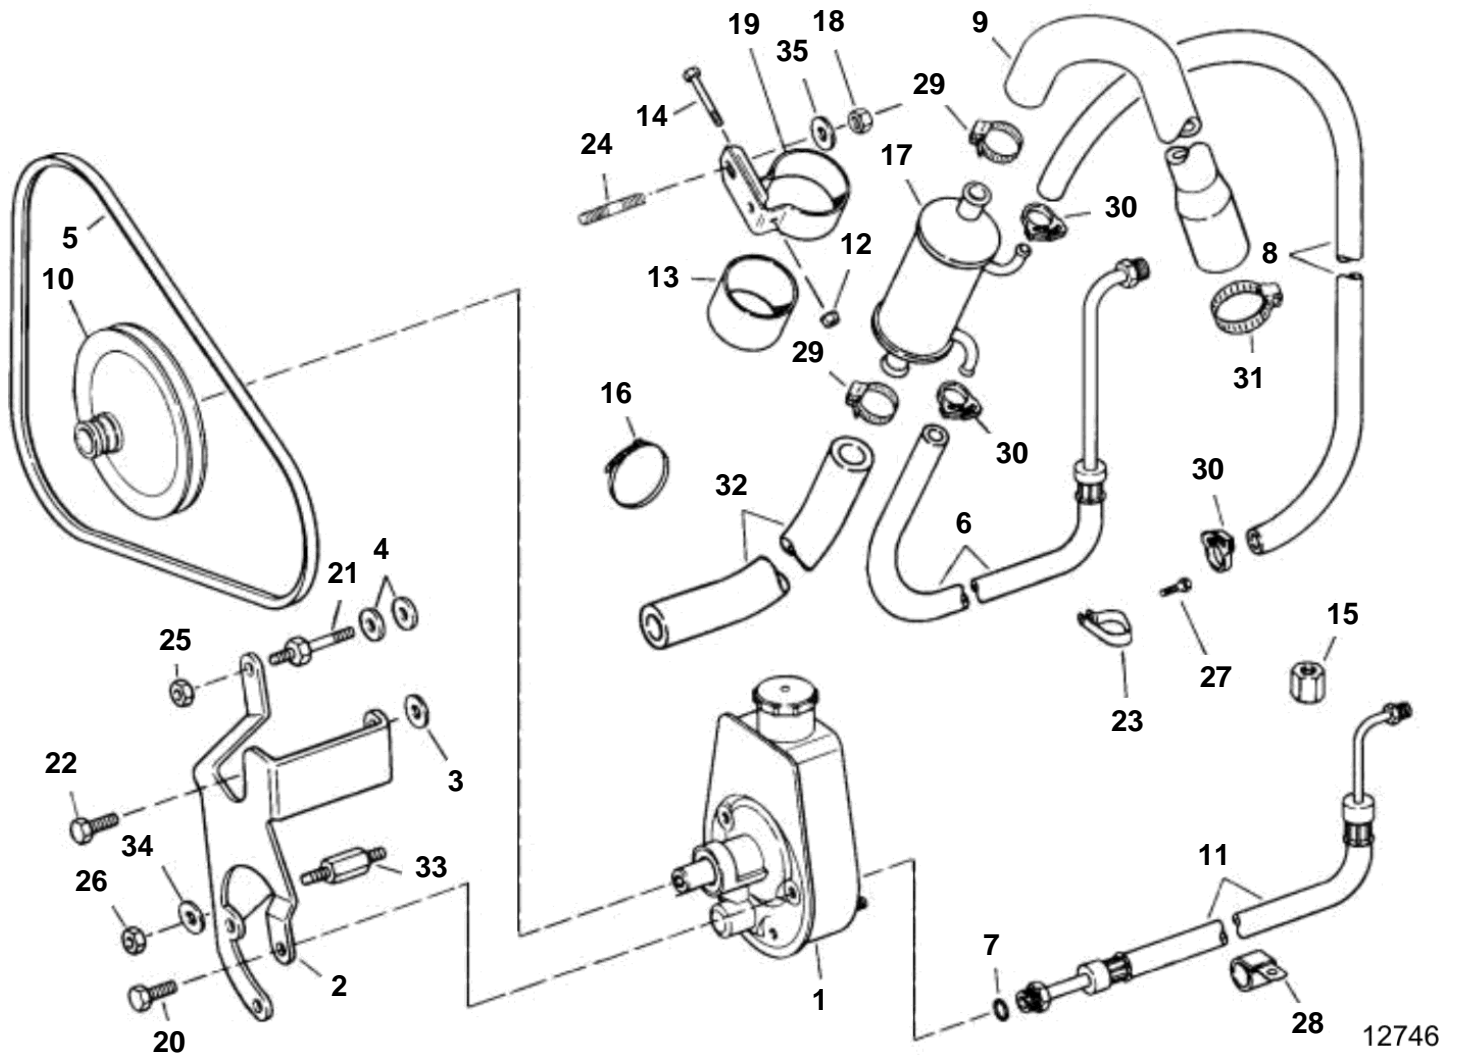

4.3GIPHUSCE

## 4.3GIPHUSCE

REF	PART NO.	QTY	DESCRIPTION	NOTES
1	3850491	1	Power steering pump, P/S pump to engine	
2	3852512	1	Bracket	
3	3852162	1	Washer	
4	3852162	2	Washer, Stud, water pump & steering pump	
5	3852464	1	V-belt, P/S pump	
6	3854168	1	Hose, Cylinder to oil cooler, P/S	Gi
7	3852497	1	O-ring, Pressure hose to steering pump	
8	3850644	1	Hose, Oil cooler to pump, return	Gi
9	3853580	1	Hose, Gimbal to cooler	Gi
10	3853804	1	Pulley	
11	3853967	1	Pressure hose, Steering pump to pressure valve	Gi
12	3852079	1	Nut, Oil cooler & bracket assy	
13	3853236	1	Spacer, Oil cooler, P/S	
14	3852126	1	Screw, Oil cooler & bracket assy	
15	3853315	1	Fitting, Steering hoses	
16		2	Lock strap	
17	3852840	1	Oil cooler, P/S	
18		1	Nut, P/S cooler clamp to reservoir	
	3853326	1	Screw, P/S cooler clamp to flywheel hsg	
19		1	Clamp, Engine oil cooler, P/S	
20	3853405	3	Screw, Steering pump bracket	
21	3852507	1	Stud, Water/steering pump bracket to engine	
22	3853557	1	Screw, Plug lead retainer bracket to cyl head	Rear, starboard
23	3852837	1	Clamp, Hoses to cylinder head	
24	3852093	1	Stud, Oil cooler clamp to reservoir	Power steering
25	3853403	1	Nut, Stud, P/S pump bracket	
26	3853403	1	Nut, Stud, P/S pump bracket	
27	3853557	1	Screw, Lift bracket/clamp, P/S hoses to head	Port, rear, lower
28	3852490	1	Clamp, Steering pump hoses to front mount	Port
29	3852602	2	Clamp, Hose, oil cooler, bypass pipe	
30	3852196	2	Clamp, Hose, P/S pump to oil cooler	Return
31	3853786	1	Clamp, Hose, water to gimbal hsg	
32	3854770	1	Hose, Cooler to thermostat	
33	3853402	1	Stud, P/S pump bracket to engine	
34	3852054	1	Washer, Stud, P/S pump bracket	To engine block
35	3852058	1	Washer, Oil cooler clamp to reservoir	