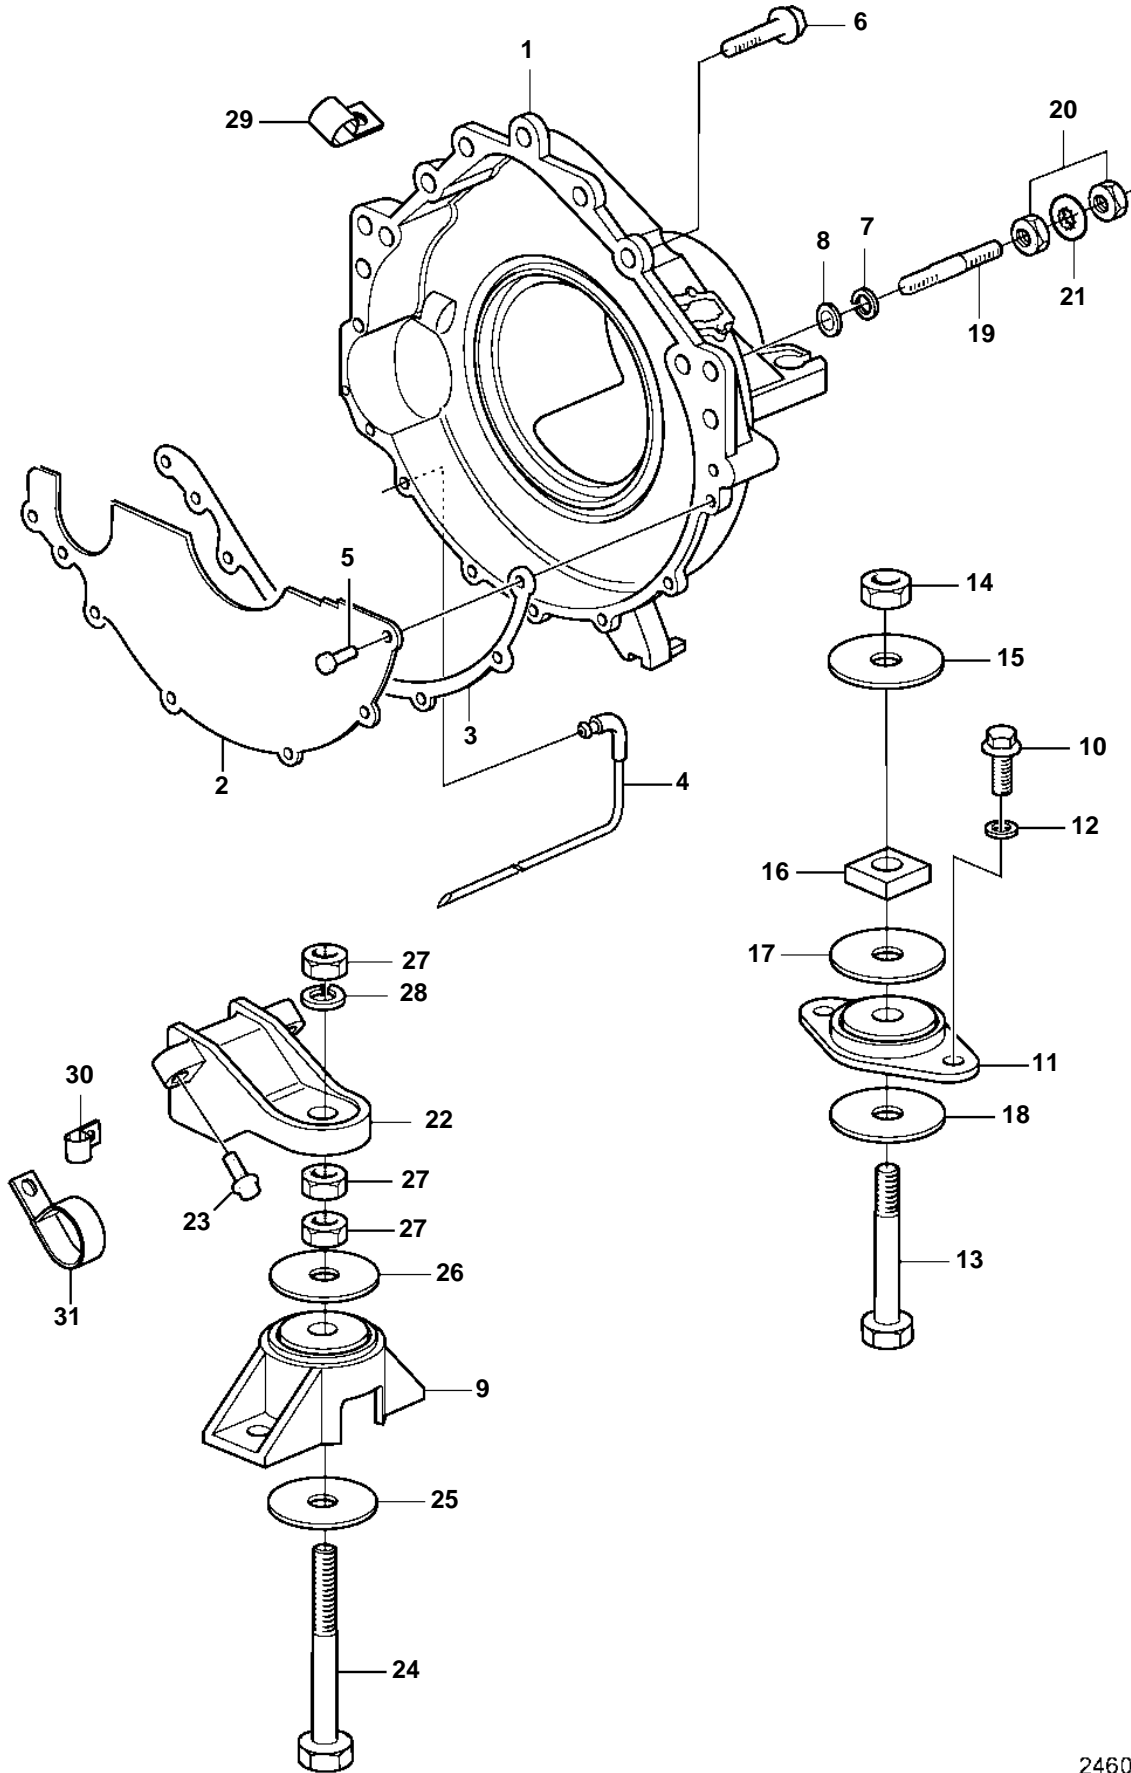

4.3GLPHUB, 4.3GSPHUB

## 4.3GLPHUB, 4.3GSPHUB

REF	PART NO.	QTY	DESCRIPTION	NOTES
1	3853457	1	Flywheel housing	
2	3854604	1	Cover	
3	3852834	1	Gasket	
4	3852832	1	Hose, Flywheel hsg	
5	3852421	7	Screw, Flywheel cover	
6	3853392	2	Screw, Flywheel hsg to engine	
	3853547	1	Screw, Reservoir and flywheel hsg to engine	
7	3852002	2	Lock washer, Ground stud, flywheel hsg	
8	3852058	2	Washer, Ground stud, flywheel hsg	
9	3853805	2	Rubber cushion, Engine front	Port and starboard
10	959968	4	Screw, Rear mount to transom plate	
11	3853972	2	Rubber cushion, Transom plate	
12	3852155	4	Washer, Rear mount to transom plate	
13	3850930	2	Screw, Rear mount	
14	3850929	2	Nut, Rear mount	
15	3852540	2	Washer, Rear mount to flywheel hsg	
16	3852539	2	Nut, Rear mount	
17	3852622	2	Washer, Rear mount	
18	3852542	2	Washer, Rear mount	
19	3852483	2	Stud, Flywheel housing to engine	Ground
20	3852065	2	Nut, Terminal to ground stud, flywheel hsg	
21	3852070	1	Washer, Ground stud, flywheel hsg	Starboard
22	3852760	2	Bracket, Front, port and starboard	
23	3853326	6	Screw, Front mount bracket to engine	
24	3852566	2	Screw, Front mount	Front
25	3852428	2	Washer, Bolt, front mount, engine	Lower
26	3852433	2	Washer, Front mount	Upper
27	3852021	6	Nut, Bolt, mount bracket	Front
28	3852090	2	Lock washer, Front mount	
29	3852434	1	Clamp	harness
	3852092	1	Clamp	harness
30	3852146	1	Clamp, Starter leads to stbd bracket	harness
	3852490	1	Clamp	PS hose
31	3853312	1	Clamp	Starboard, cooling hose